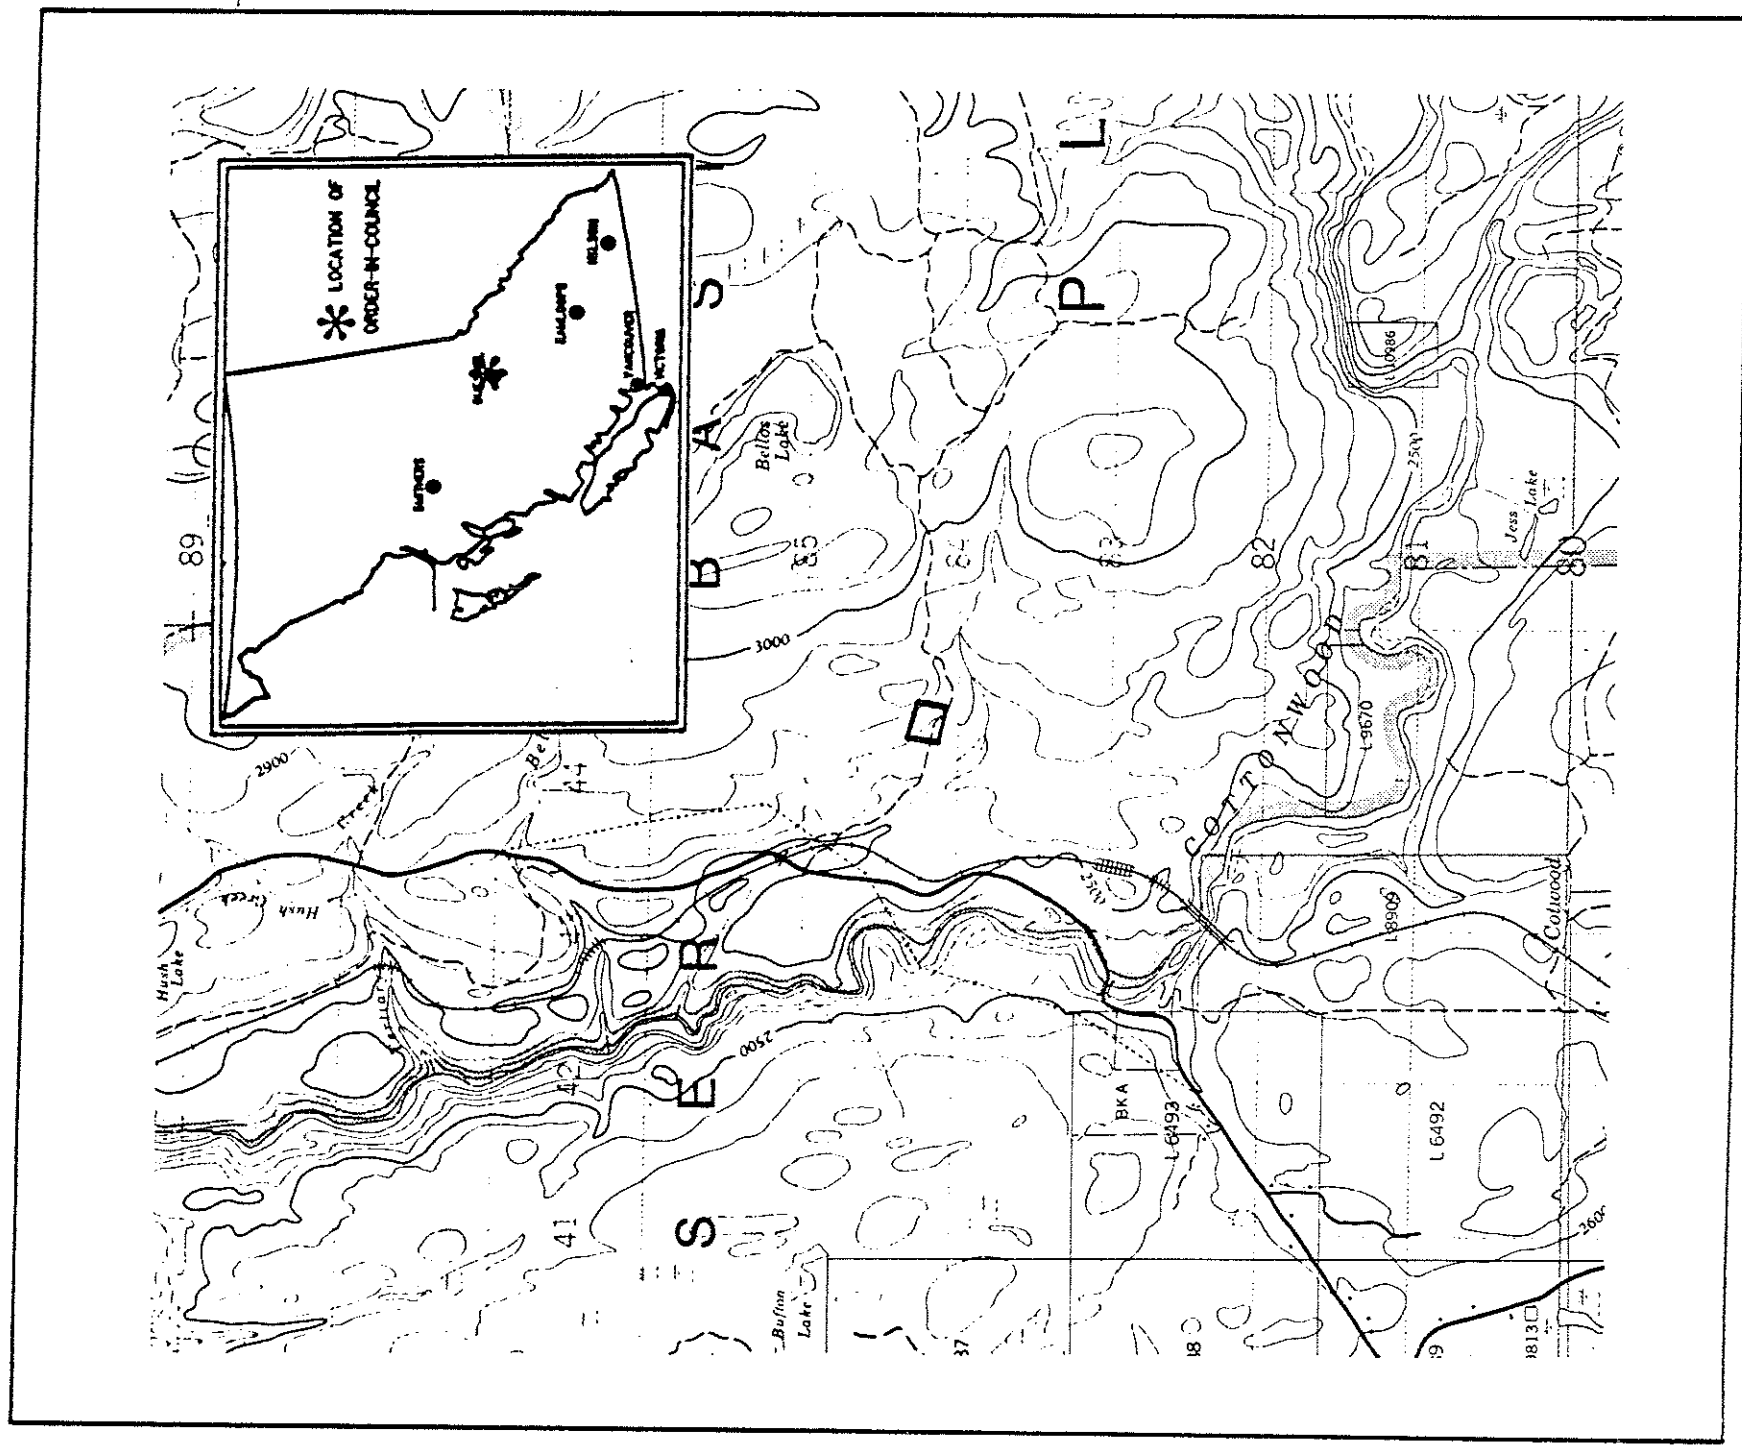

FILE: 14280-03-826

Province of British Columbia  
Ministry of Energy, Mines and Petroleum Resources  
Mineral Resources Division - Titles Branch

UMITI PIT ROAD PLACER RESERVE - NO STAKING

This sketch is a summary of the area. The area is shown in black on Mineral Titles Reference Maps listed below; file number 12000 - 01 in Mineral Titles Branch Office.

LAND DISTRICT: CARIBOO	MINING DIVISION: CARIBOO
MAP NO: P93G/IWc	SKETCH PREPARED BY: DMA