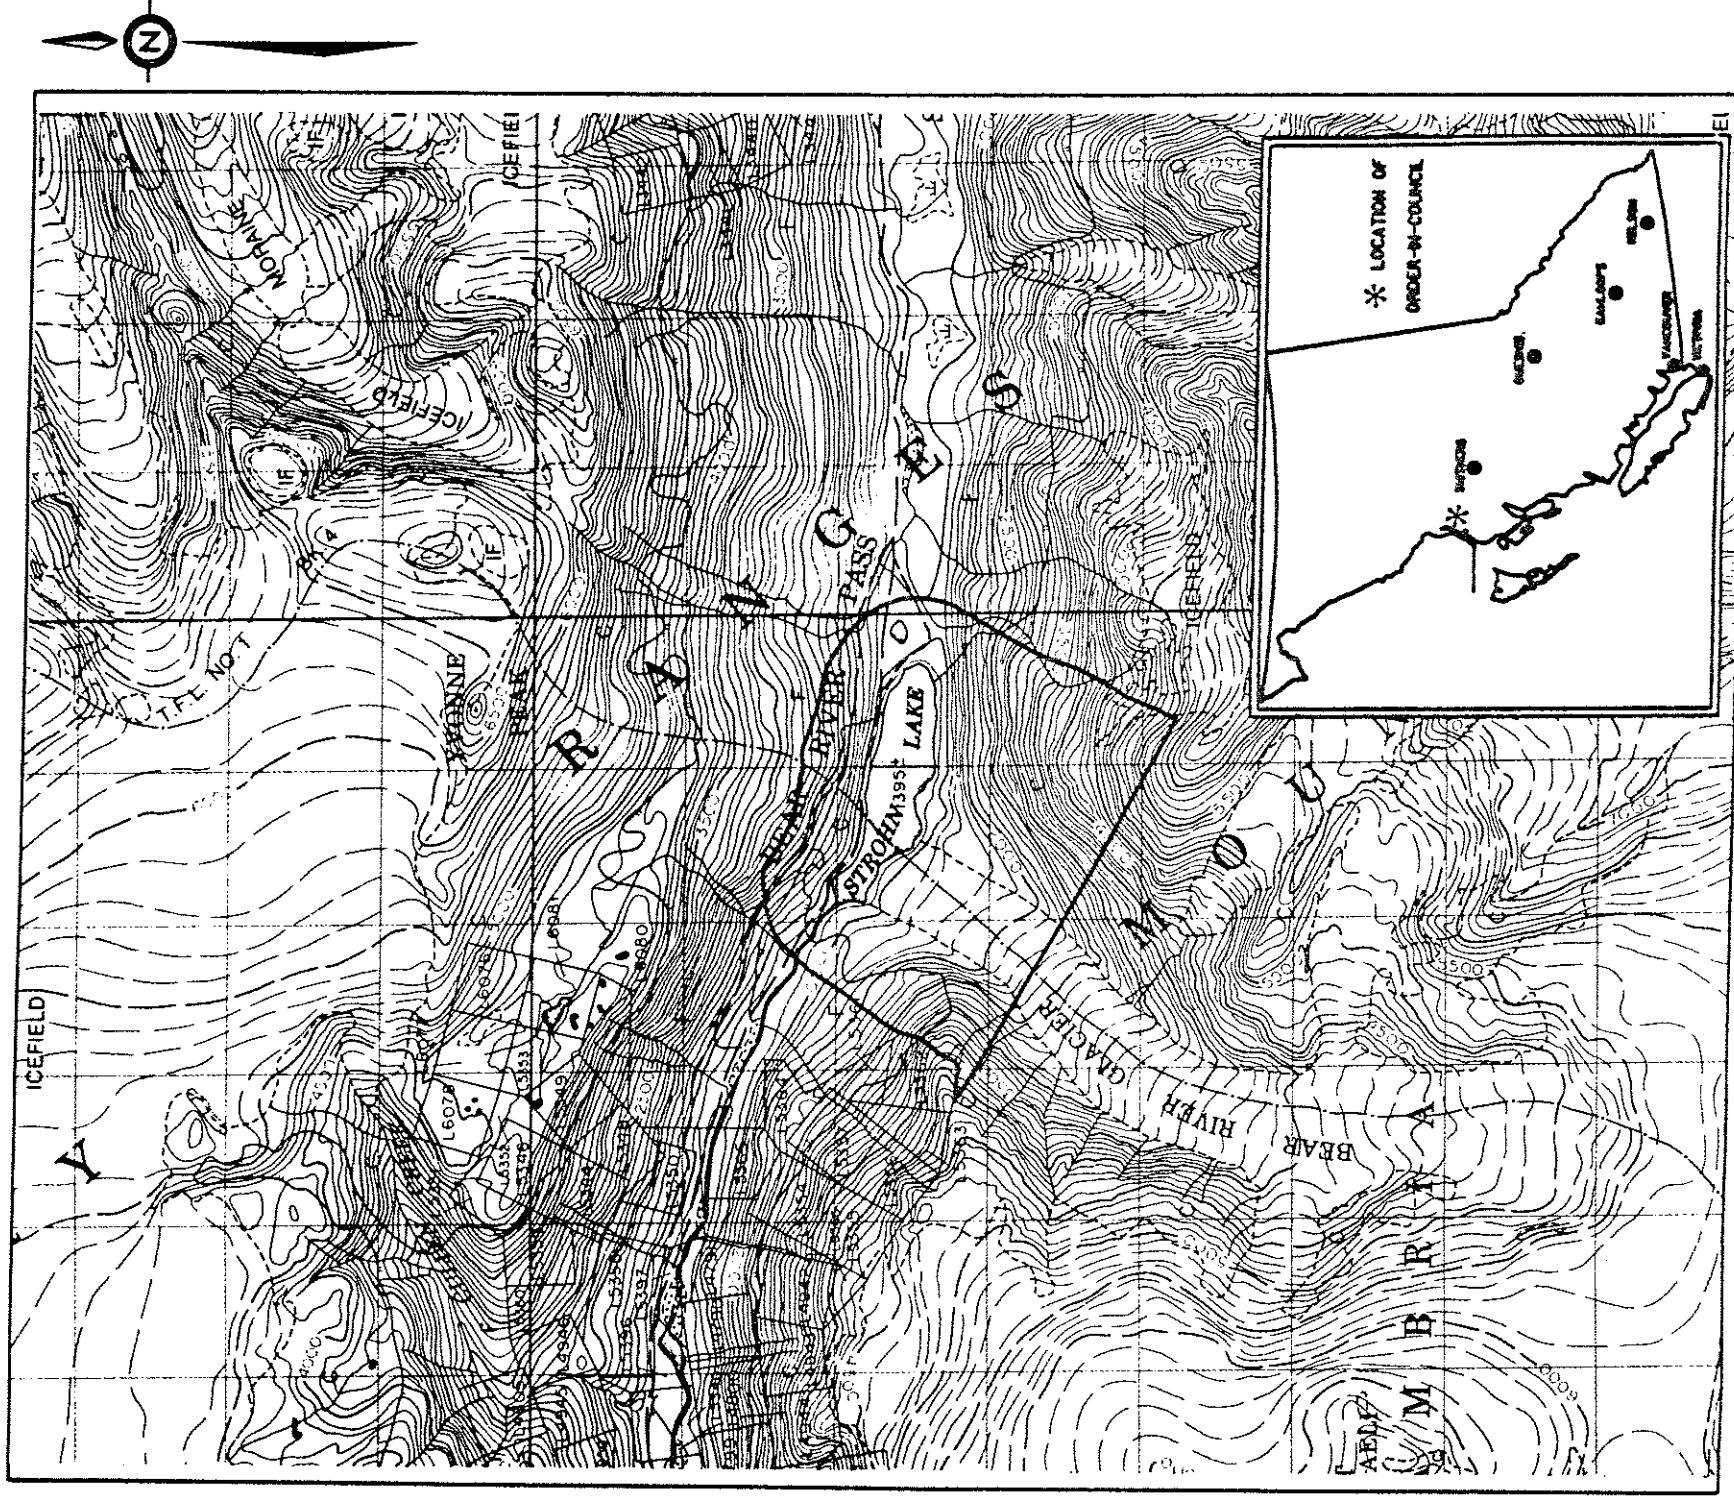

FILE 14280 03 821

Province of British Columbia
Ministry of Energy, Mines and Petroleum Resources
MINERAL RESOURCES DIVISION - TITLES BRANCH

BEAR GLACIER MINERAL RESERVE

SCALE - 1:50 000

CONTOUR INTERVAL - 100 ft.

MINING DIVISION	SKEENA	SKETCH PREPARED BY	H.P.
LAND DISTRICT	CASSIAR	MINERAL TITLES DRAUGHTING,	VICTORIA
MAP NO.	104 A/4 E	DATE	89-05-12