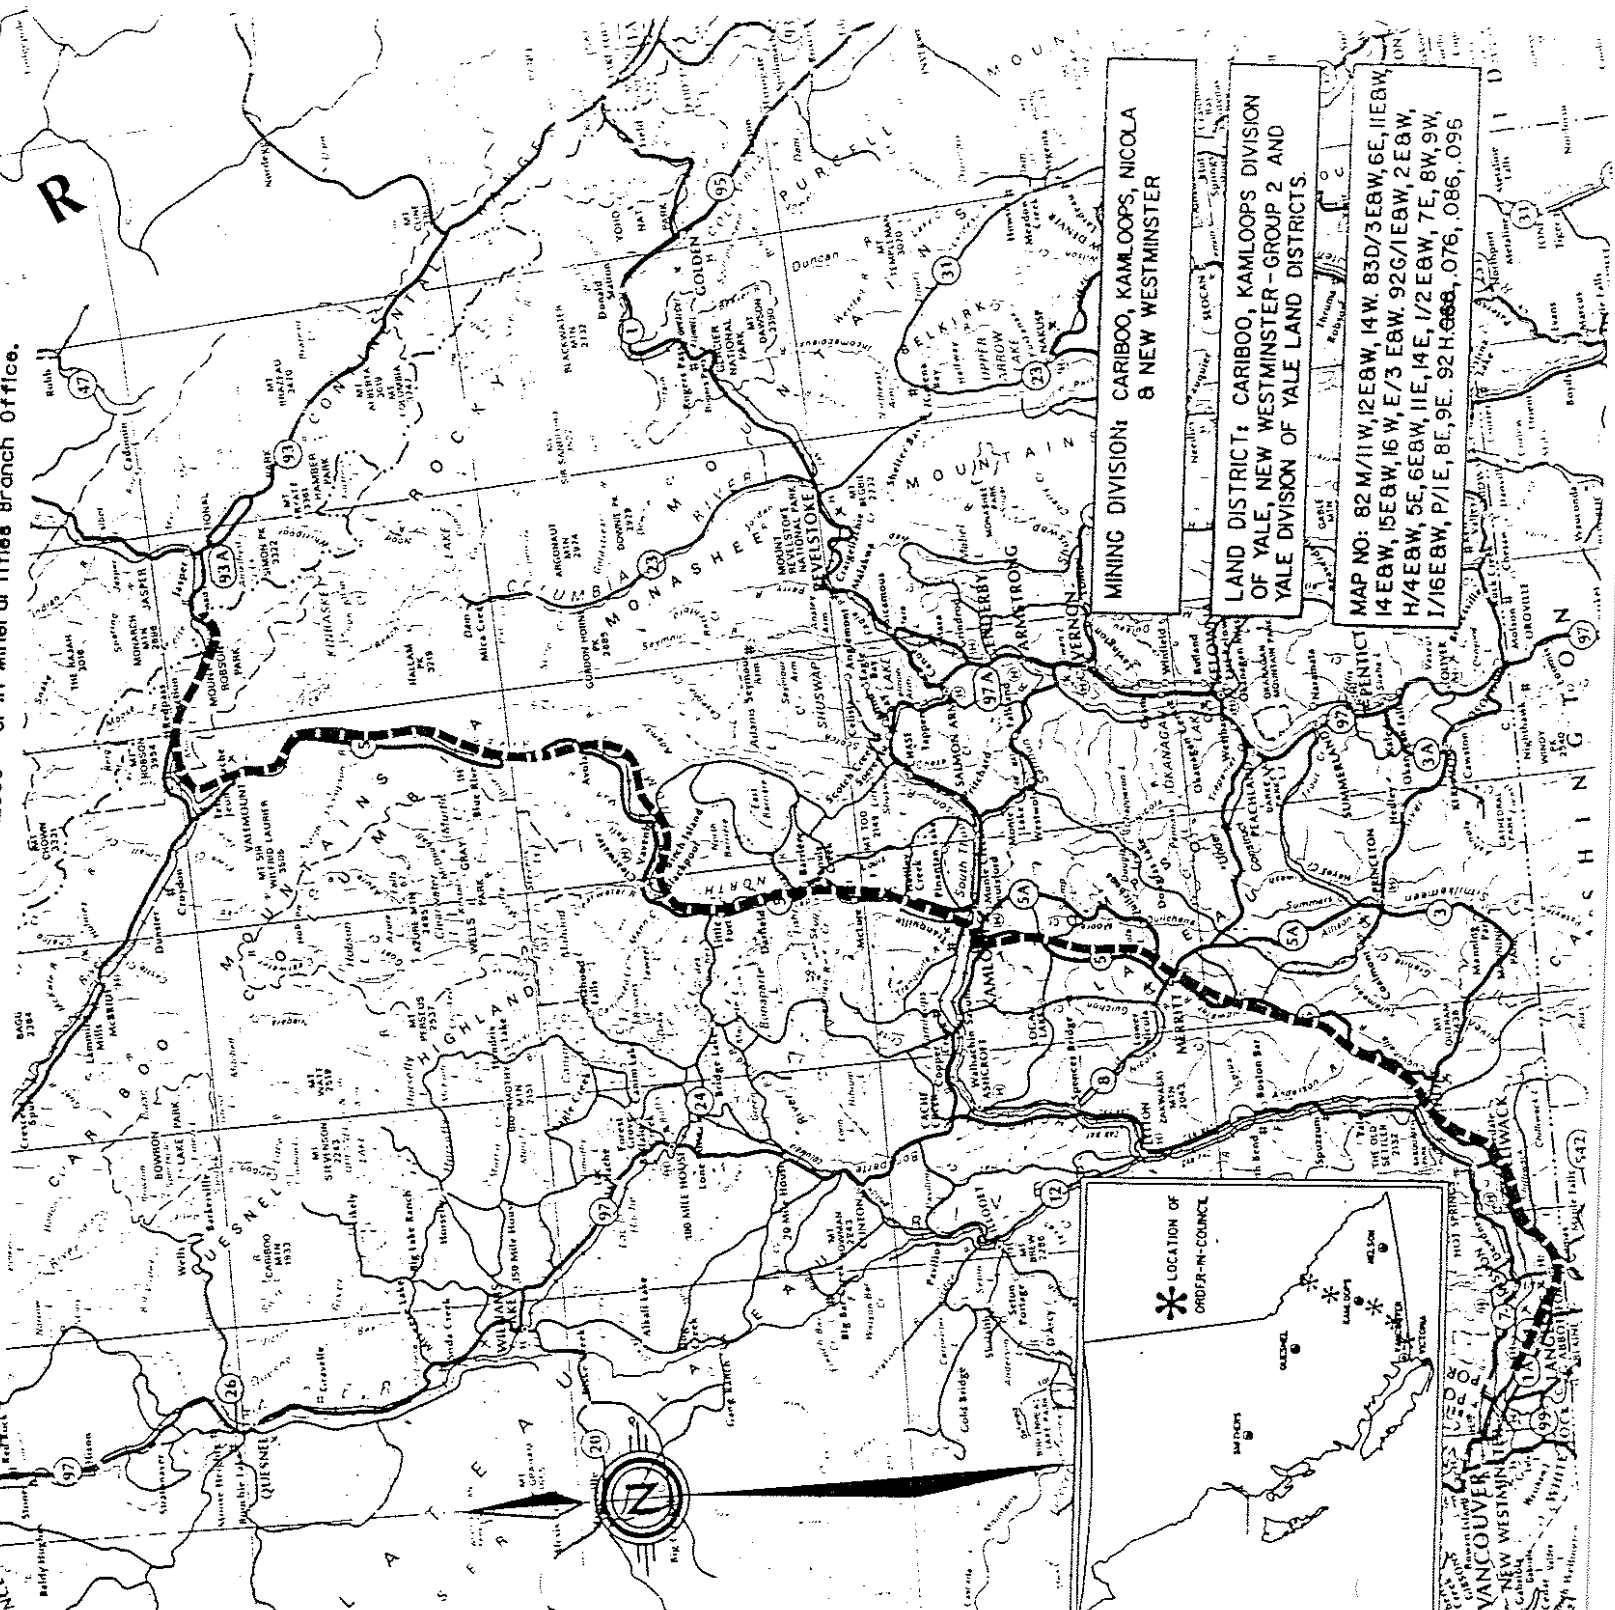

Province of British Columbia
Ministry of Energy, Mines and Petroleum Resources
Mineral Titles Branch - Resources Division
BC. TEL. LIGHTGUIDE RESERVE

This sketch is a summary of the area. The area is shown in black on Mineral Titles
Reference Maps listed below; file number 12000 - 01 in Mineral Titles Branch Office.

MINING DIVISION: CARIBOO, KAMLOOPS, NICOLA
8 NEW WESTMINSTER

LAND DISTRICT: CARIBOO, KAMLOOPS DIVISION
OF YALE, NEW WESTMINSTER - GROUP 2 AND
YALE DIVISION OF YALE LAND DISTRICTS.

MAP NO: 82 M/11W, 12E8W, 14W, 83D/3E8W, 6E, 11E8W,
14E8W, 15E8W, 16W, E/3 E8W, 92G/1E8W, 2E8W,
H/4E8W, 5E, 6E8W, 11E, 14E, 1/2E8W, 7E, 8W, 9W,
1/16E8W, P/1E, 8E, 9E. 92 H. 088, 076, 086, 095