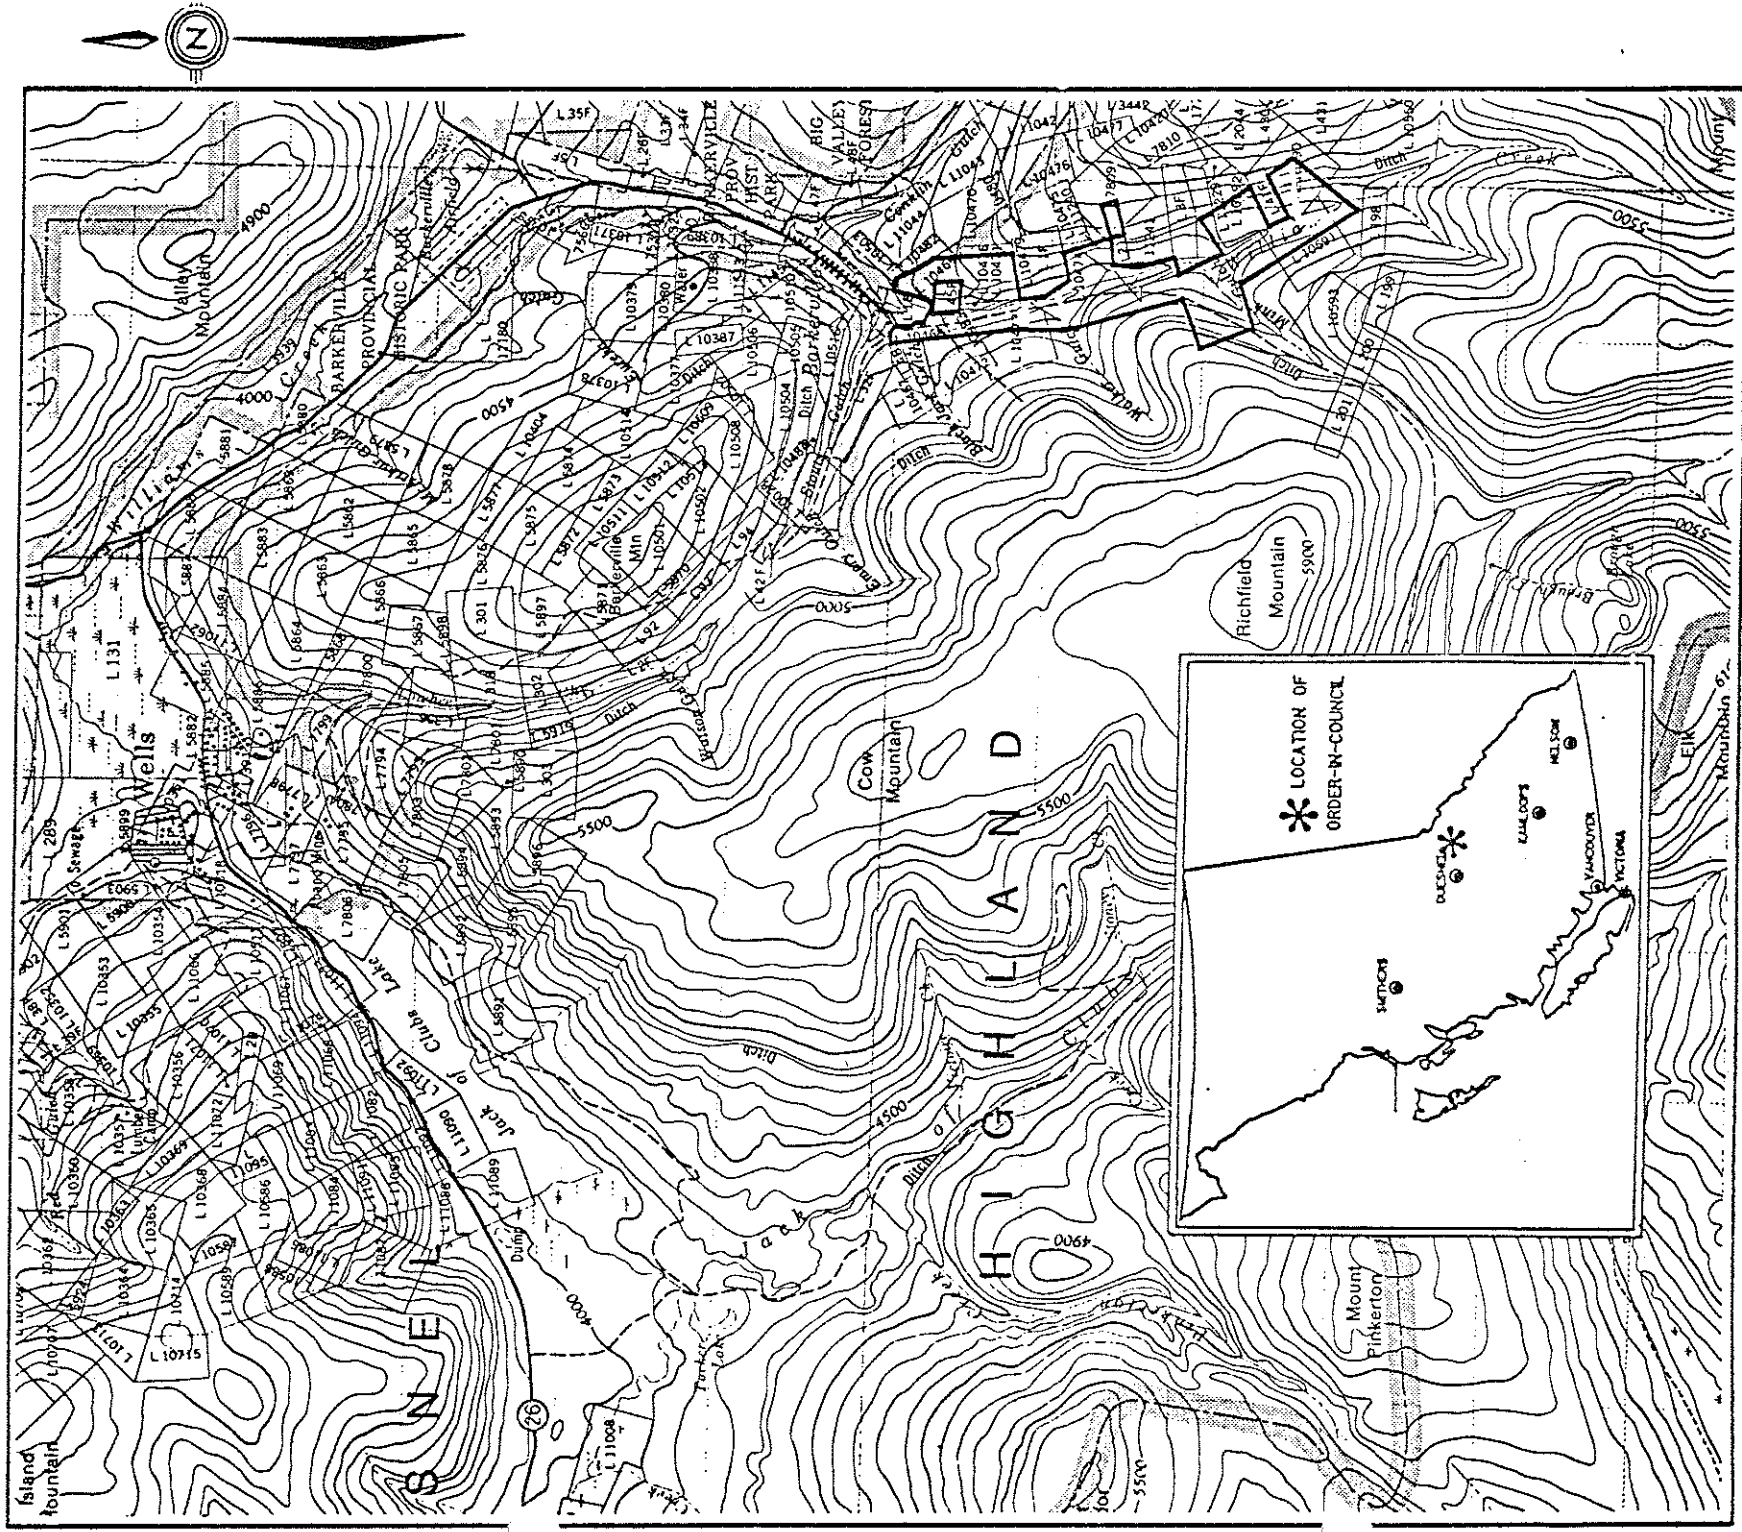

Province of British Columbia
Ministry of Energy, Mines and Petroleum Resources
Mineral Titles Branch - Resources Division

BARKERVILLE PARK RESERVE

This sketch is a summary of the area. The area is shown in black on Mineral Titles Reference Maps listed below: file number I2000 - 01 in Mineral Titles Branch Office.

LAND DISTRICT: CARIBOO

MINING DIVISION: CARIBOO

MAP NO: 93H/4Ea

SKETCH PREPARED BY: DMA