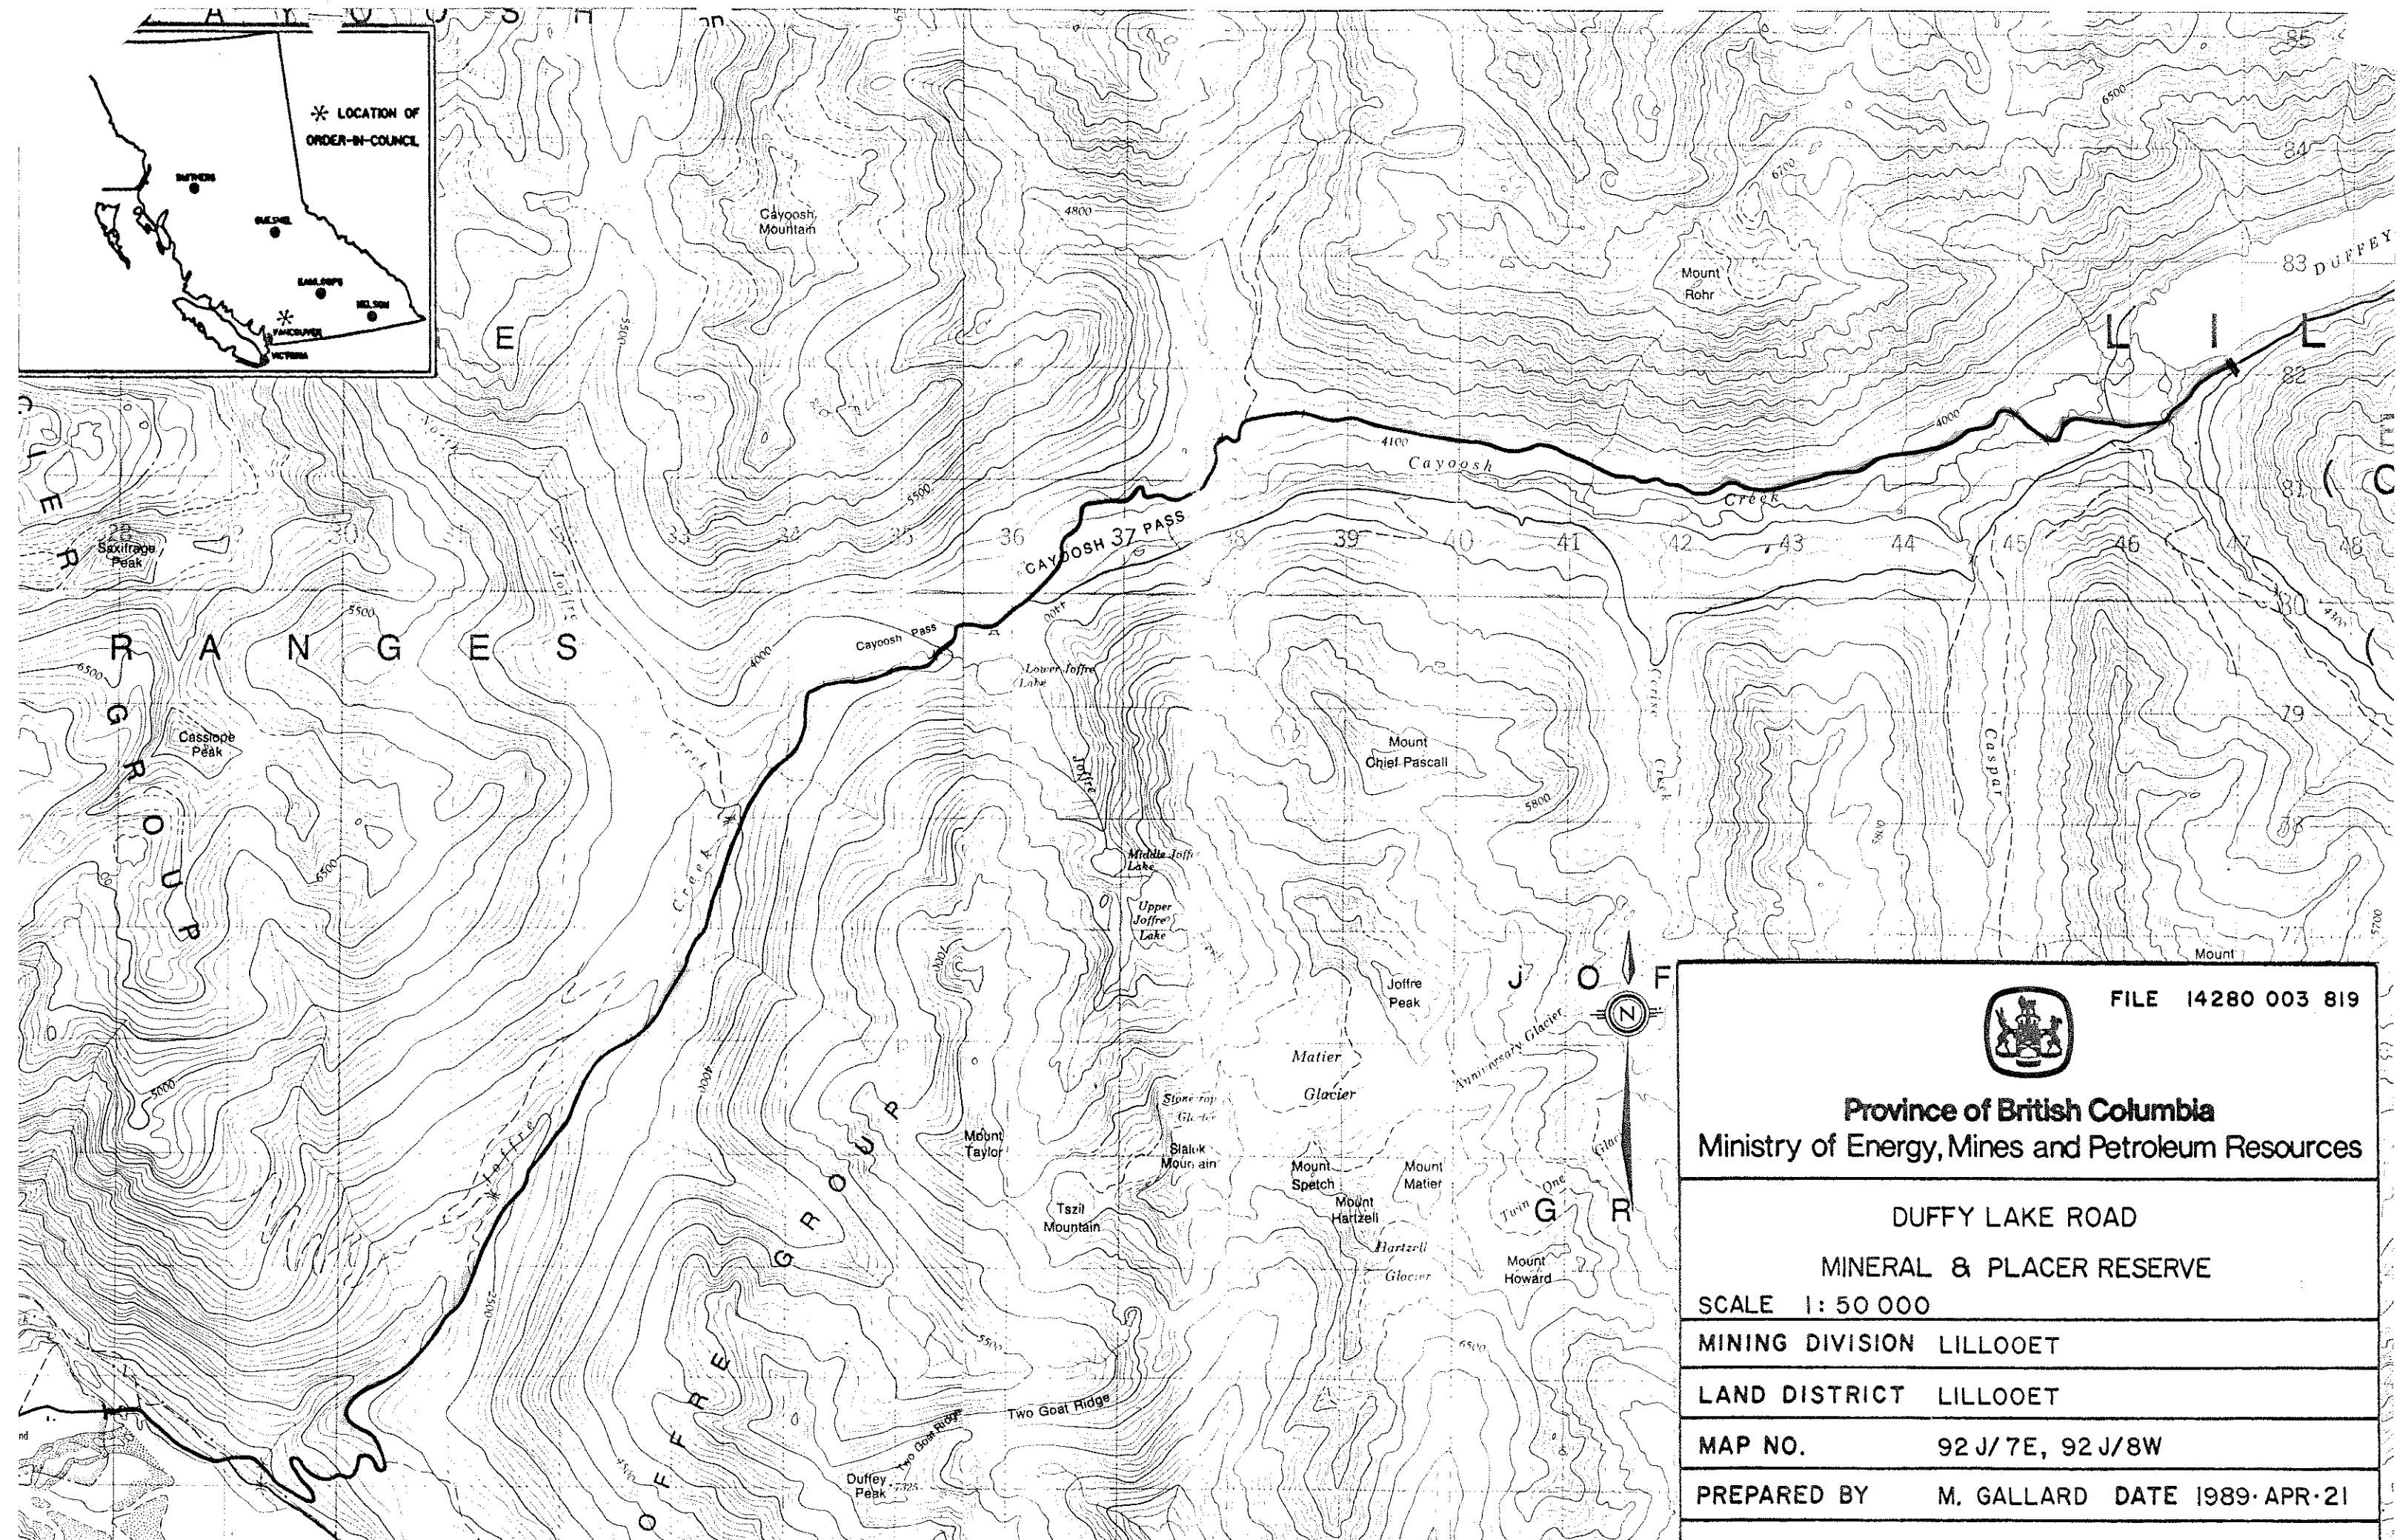

\* LOCATION OF ORDER-IN-COUNCIL

	
FILE 14280 003 819	
<b>Province of British Columbia</b> <b>Ministry of Energy, Mines and Petroleum Resources</b>	
<b>DUFFY LAKE ROAD</b> <b>MINERAL &amp; PLACER RESERVE</b>	
SCALE 1: 50 000	
MINING DIVISION LILLOOET	
LAND DISTRICT LILLOOET	
MAP NO.	92 J/7E, 92 J/8W
PREPARED BY	M. GALLARD DATE 1989·APR·21