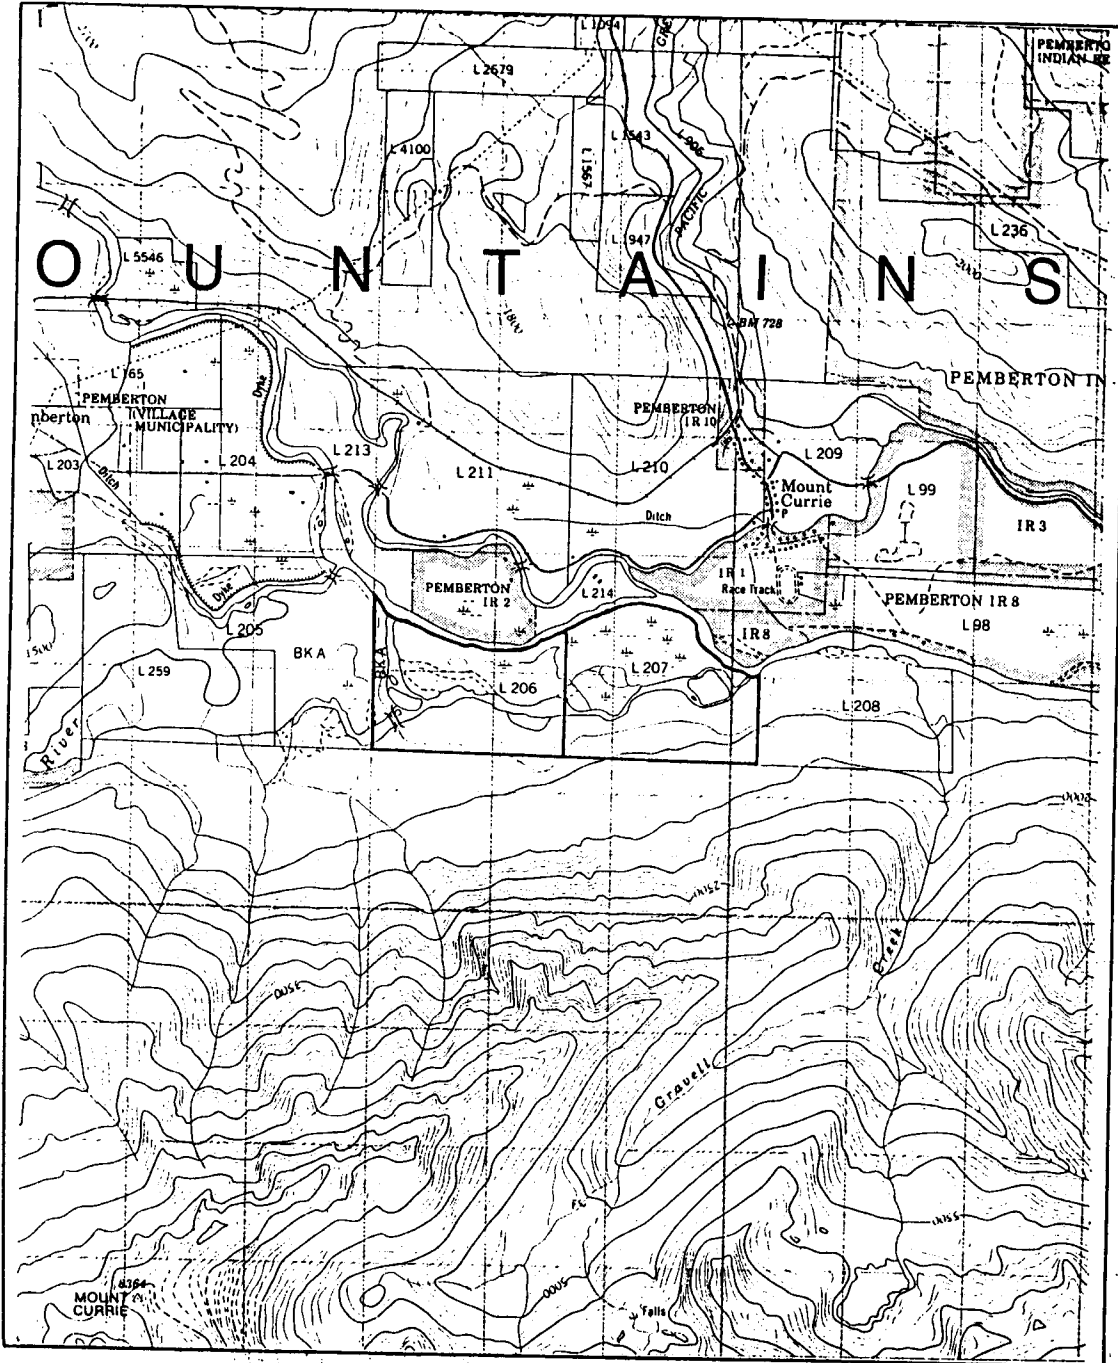

Province of British Columbia
 Ministry of Energy, Mines and Petroleum Resources
 MINERAL RESOURCES DIVISION - TITLES BRANCH
 PEMBERTON AIRPORT MINERAL & PLACER RESERVE

SCALE - 1: 50 000

CONTOUR INTERVAL - 100'

MINING DIVISION	LILLOOET	SKETCH PREPARED BY	D. ANDERSEN
LAND DISTRICT	LILLOOET	MINERAL TITLES DRAUGHTING,	VICTORIA
MAP NO.	92J / 7E & W	DATE	87-12-17