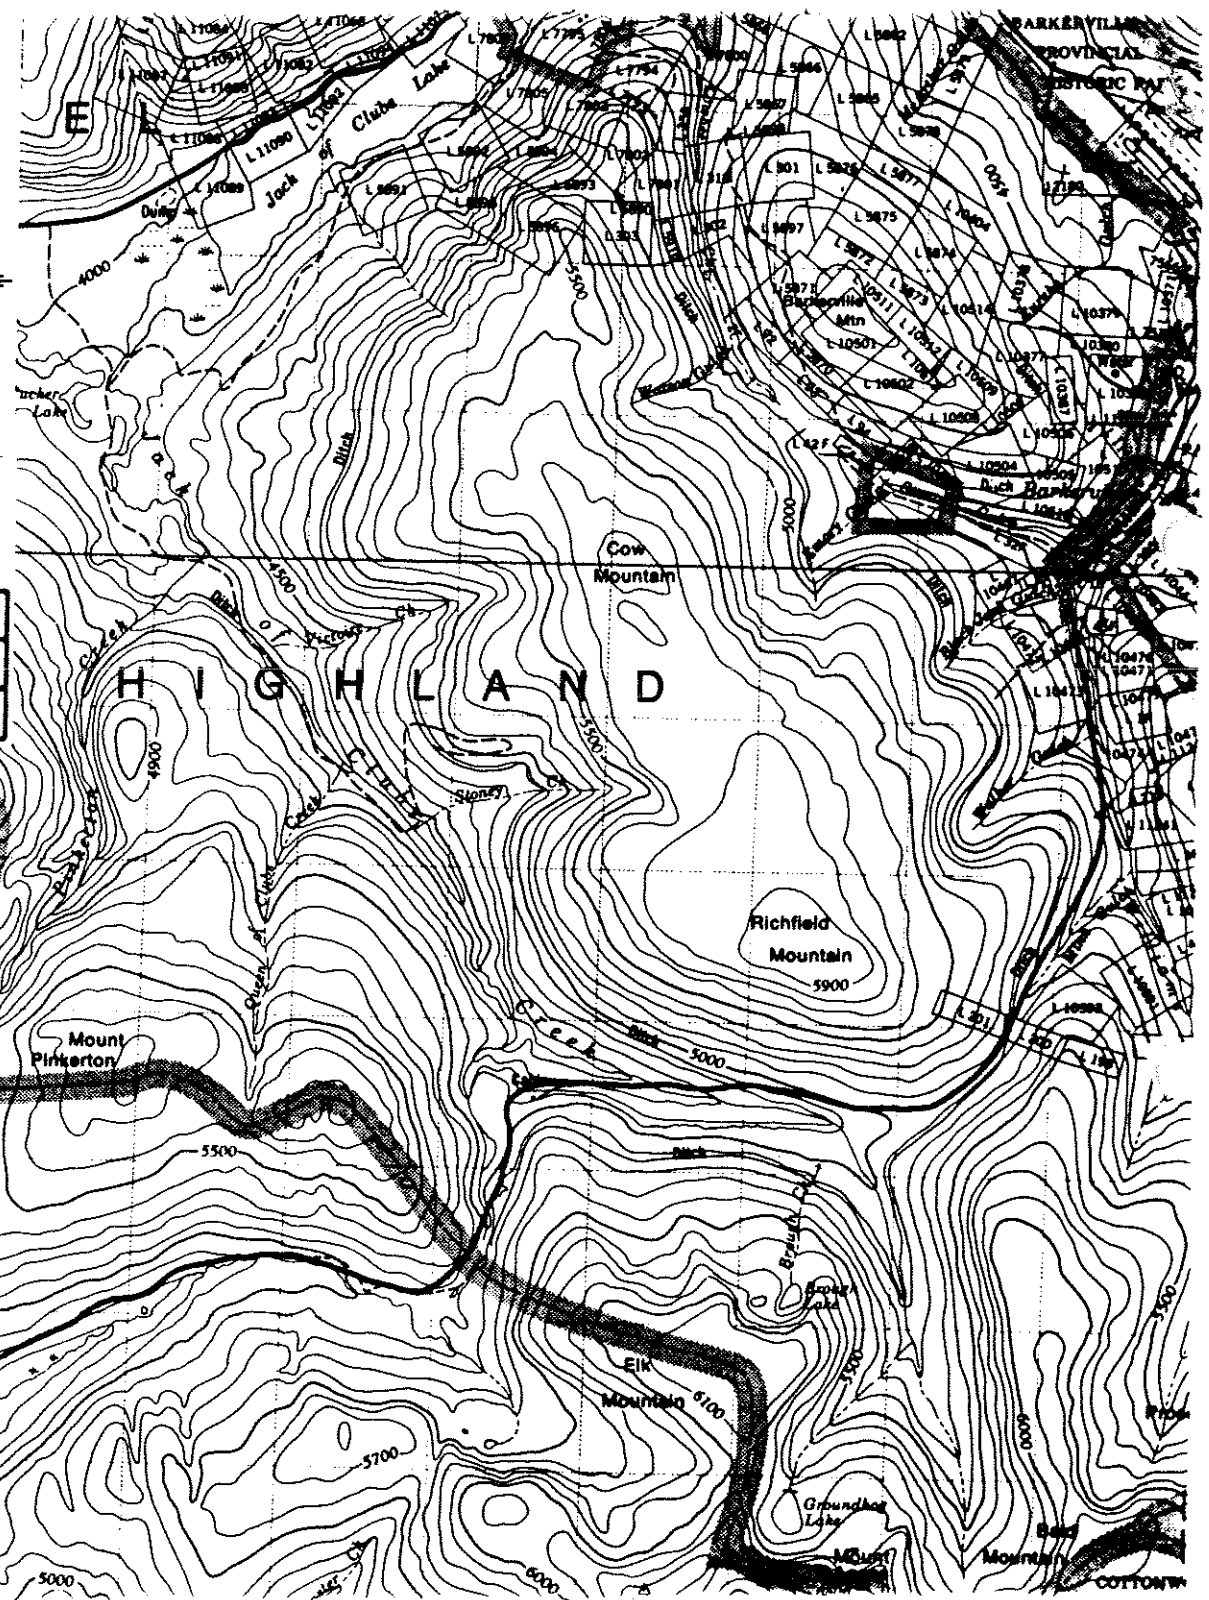

Province of British Columbia
Ministry of Energy, Mines and Petroleum Resources
MINERAL RESOURCES DIVISION - TITLES BRANCH

CARIBOO WAGON ROAD RESERVE

SCALE - 1 : 50 000

CONTOUR INTERVAL - 100 ft.

MINING DIVISION	CARIBOO	SKETCH PREPARED BY	M.G.
MINERAL DISTRICT	CARIBOO	MINERAL TITLES DRAUGHTING,	VICTORIA
MAP NO.	93H/4Ea,b	DATE	88-05-04