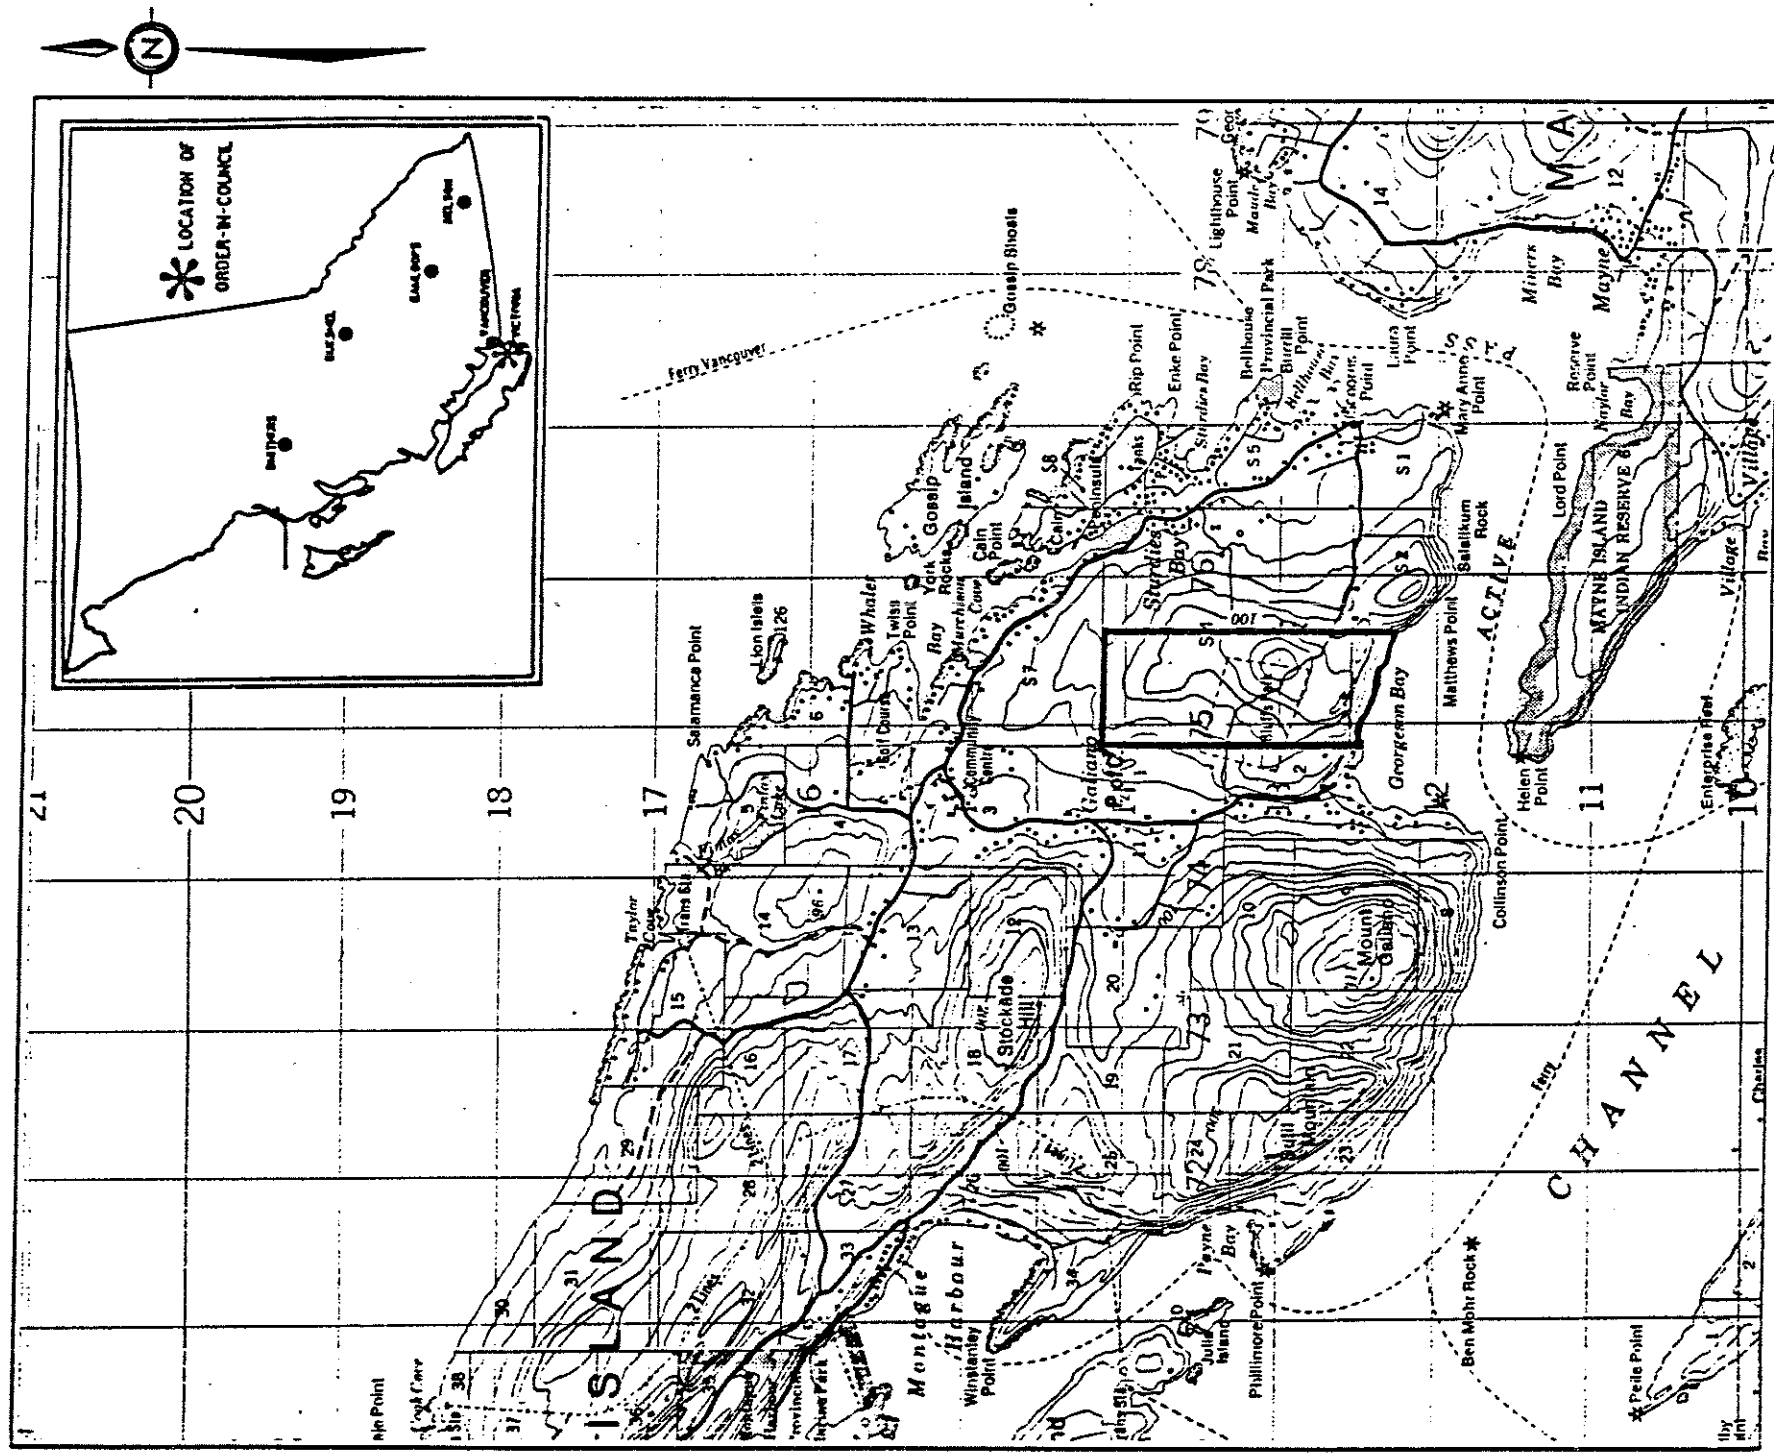

Province of British Columbia
Ministry of Energy, Mines and Petroleum Resources
MINERAL RESOURCES DIVISION - TITLES BRANCH

BLUFF PARK MINERAL & PLACER RESERVE

SCALE - 1:50 000

CONTOUR INTERVAL - 20 m

MINING DIVISION	VICTORIA	SKETCH PREPARED BY	M. G.
LAND DISTRICT	COWICHAN	MINERAL TITLES DRAUGHTING,	VICTORIA
MAP NO.	92B/14W	DATE	87 · 09 · 18