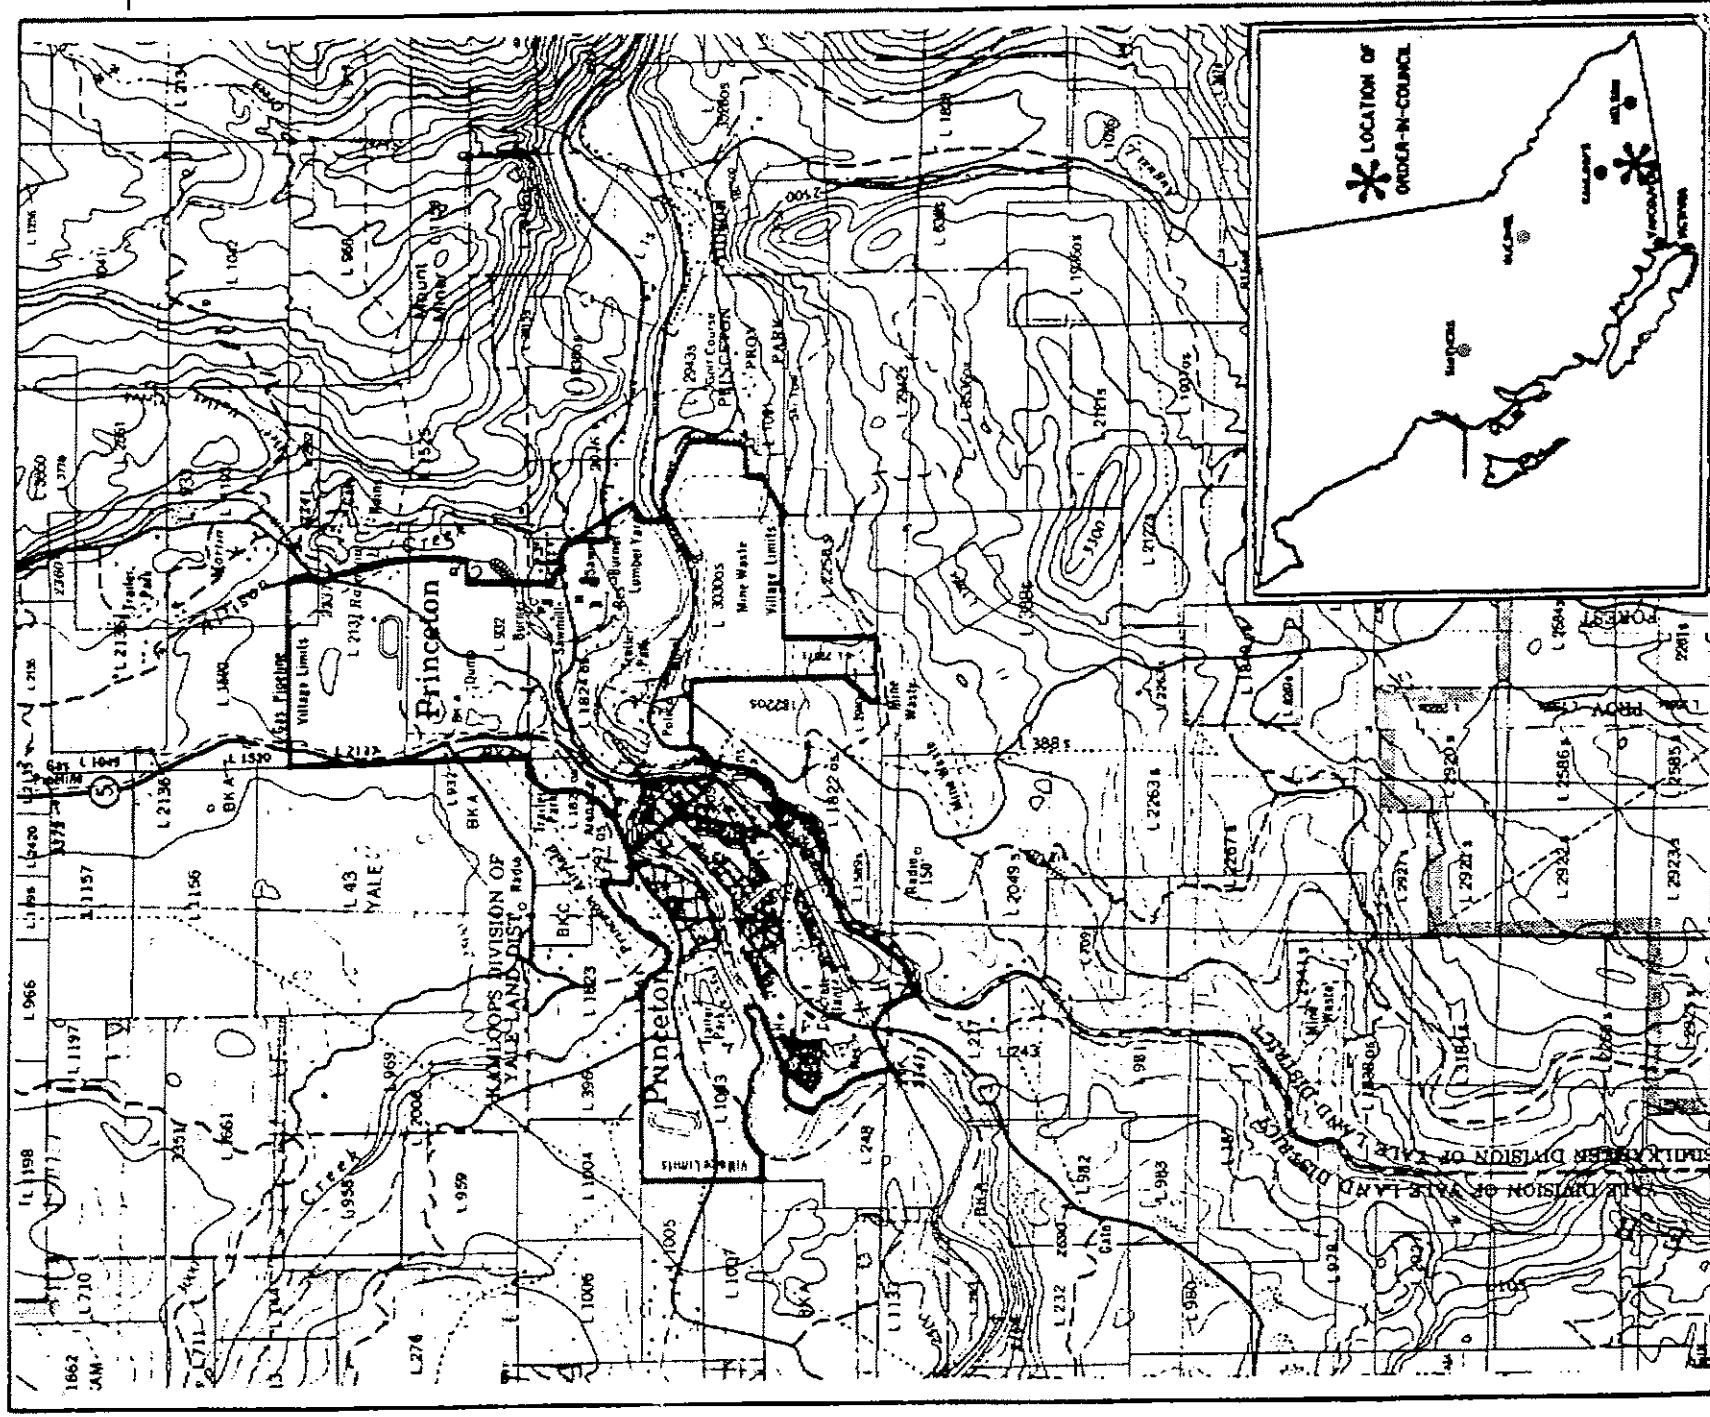

**Province of British Columbia**  
**Ministry of Energy, Mines and Petroleum Resources**  
**MINERAL RESOURCES DIVISION - TITLES BRANCH**

**PRINCETON RECREATIONAL PANNING RESERVE**

SCALE - 1:50 000

CONTOUR INTERVAL - 100 FT.

MINING DIVISION	SIMILKAMEEN	SKETCH PREPARED BY	M. G.
LAND DISTRICT	YALE, KAMLOOPS & SIMILKAMEEN DIVISION OF YALE	MINERAL TITLES DRAUGHTING, VICTORIA	
MAP NO.	92H/7Eh, 8W	DATE 88-02-01	