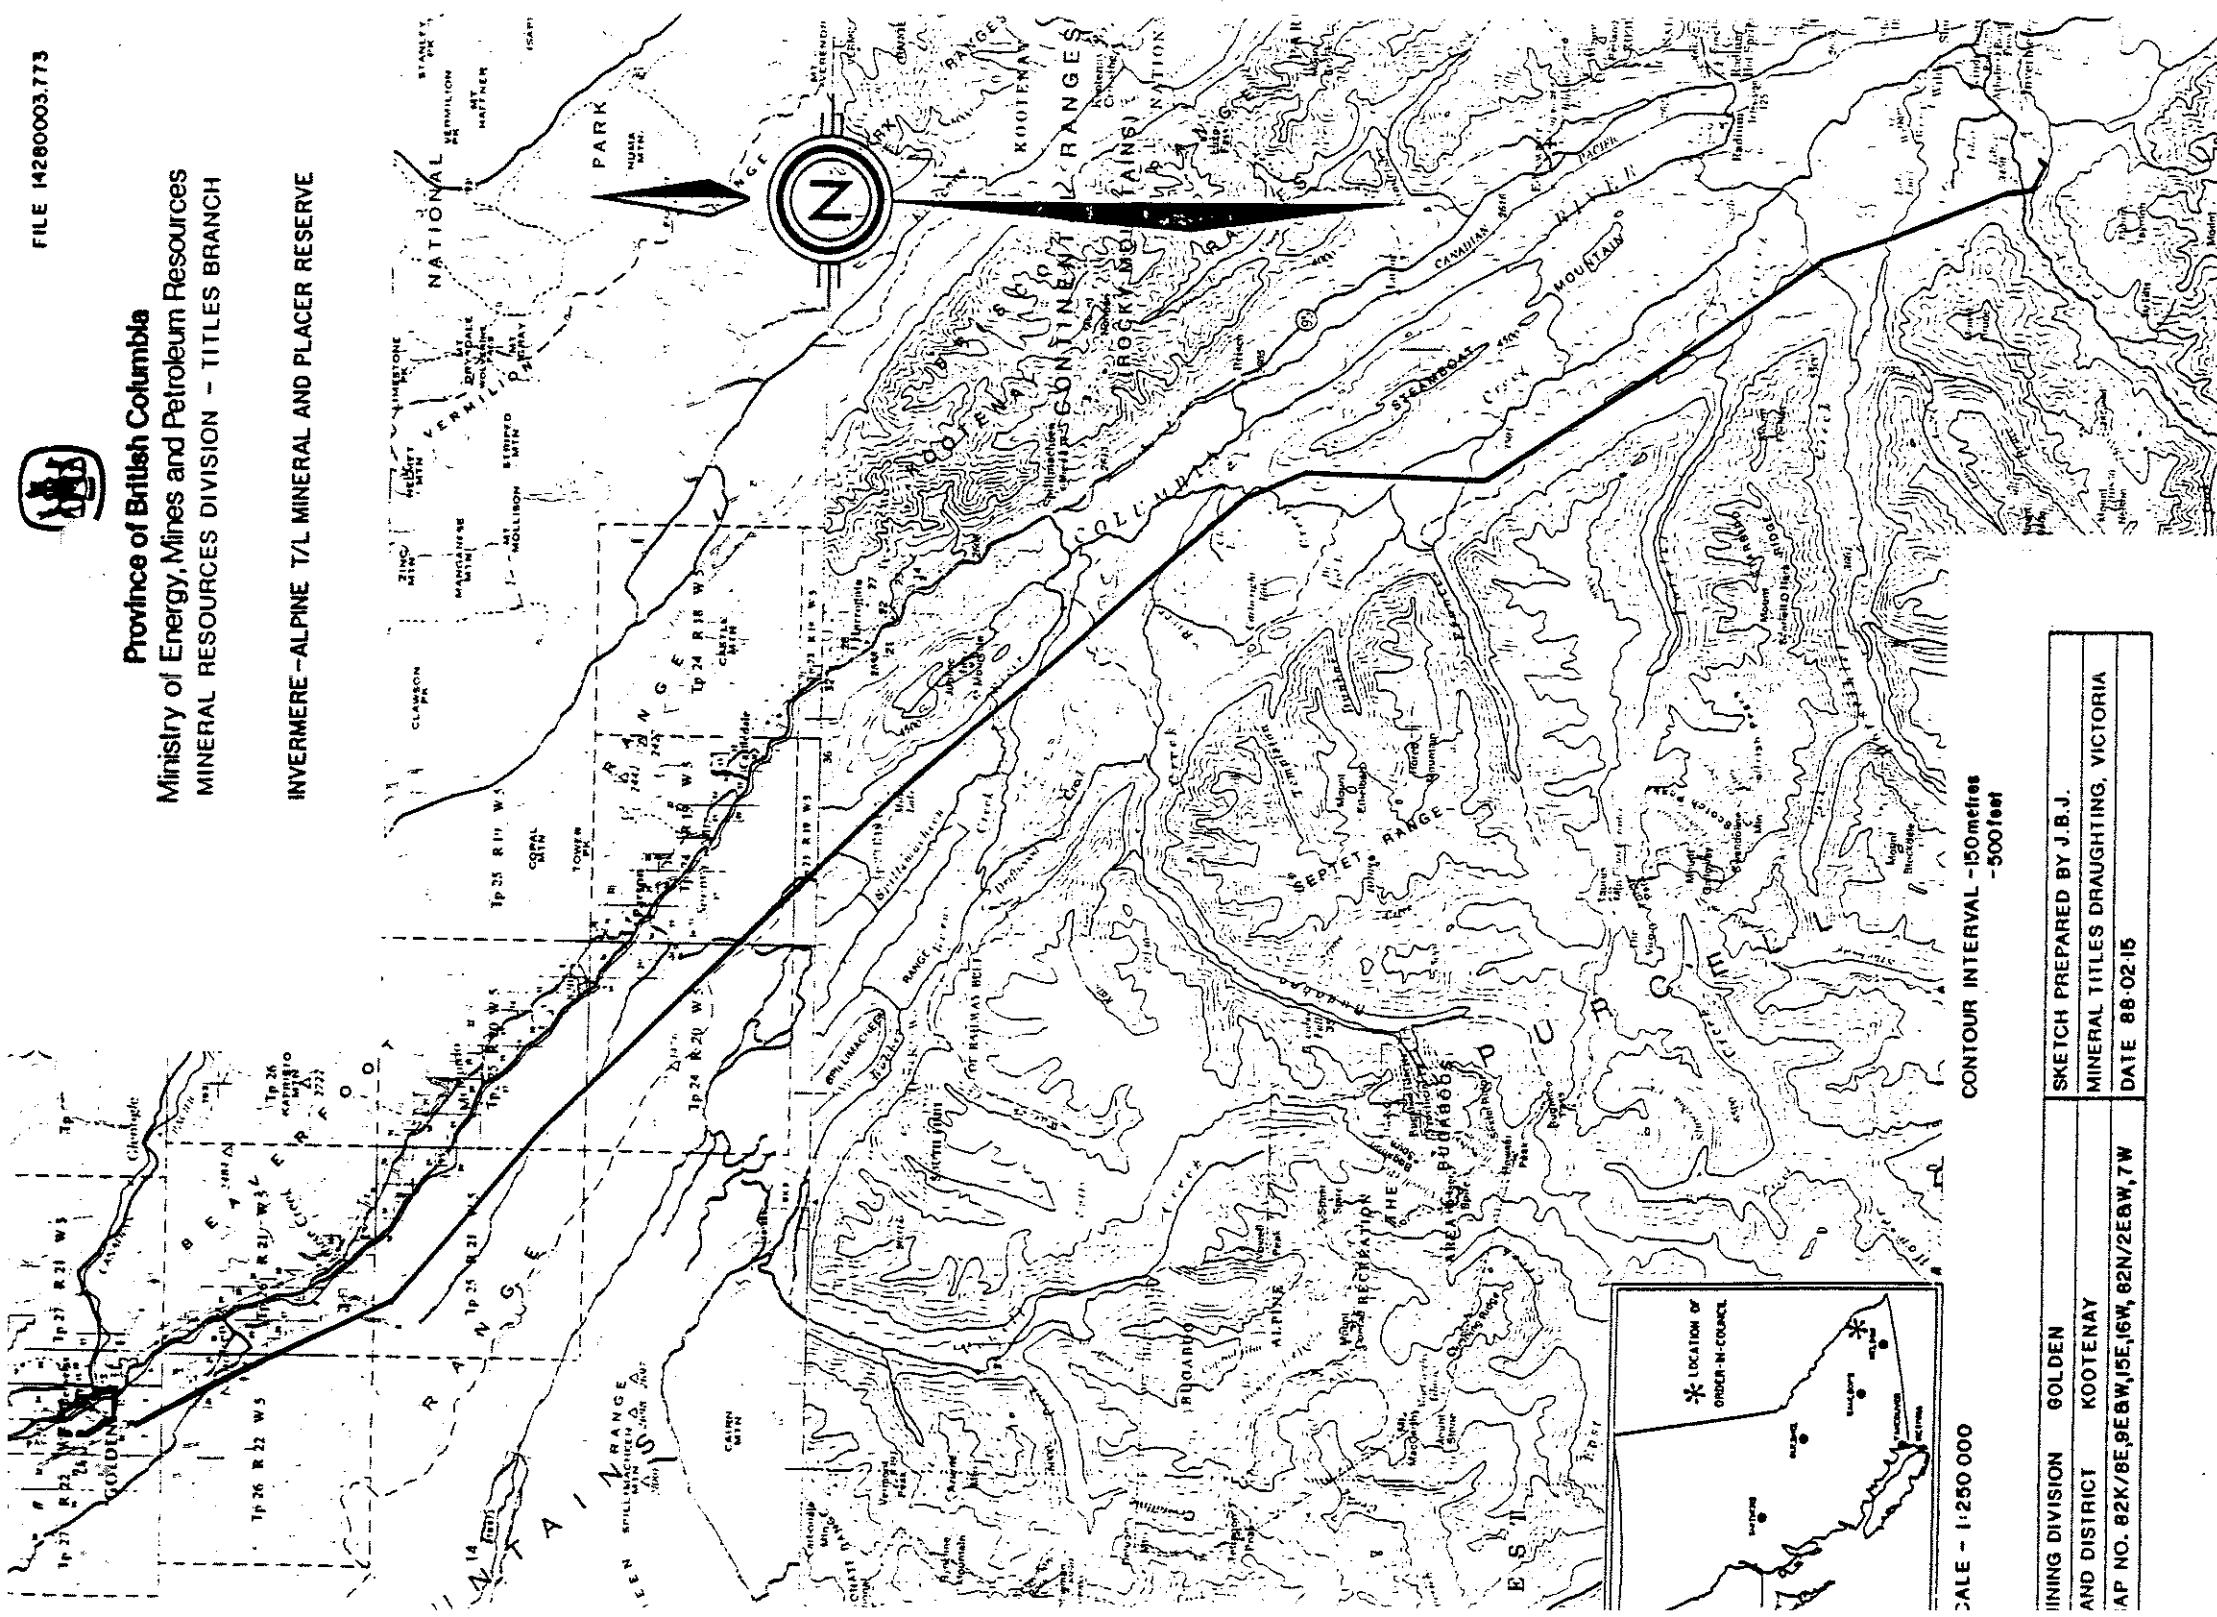

Province of British Columbia
 Ministry of Energy, Mines and Petroleum Resources
 MINERAL RESOURCES DIVISION - TITLES BRANCH

INVERMERE - ALPINE T/L MINERAL AND PLACER RESERVE

SCALE - 1:250 000

CONTOUR INTERVAL - 150metres
 - 500feet

MINING DIVISION	GOLDEN
AND DISTRICT	KOOTENAY
MAP NO.	82K/8E, 9E, 15E, 16W, 82N/2E, 8W, 7W
SKETCH PREPARED BY J.B.J.	
MINERAL TITLES DRAUGHTING, VICTORIA	
DATE 88-02-15	