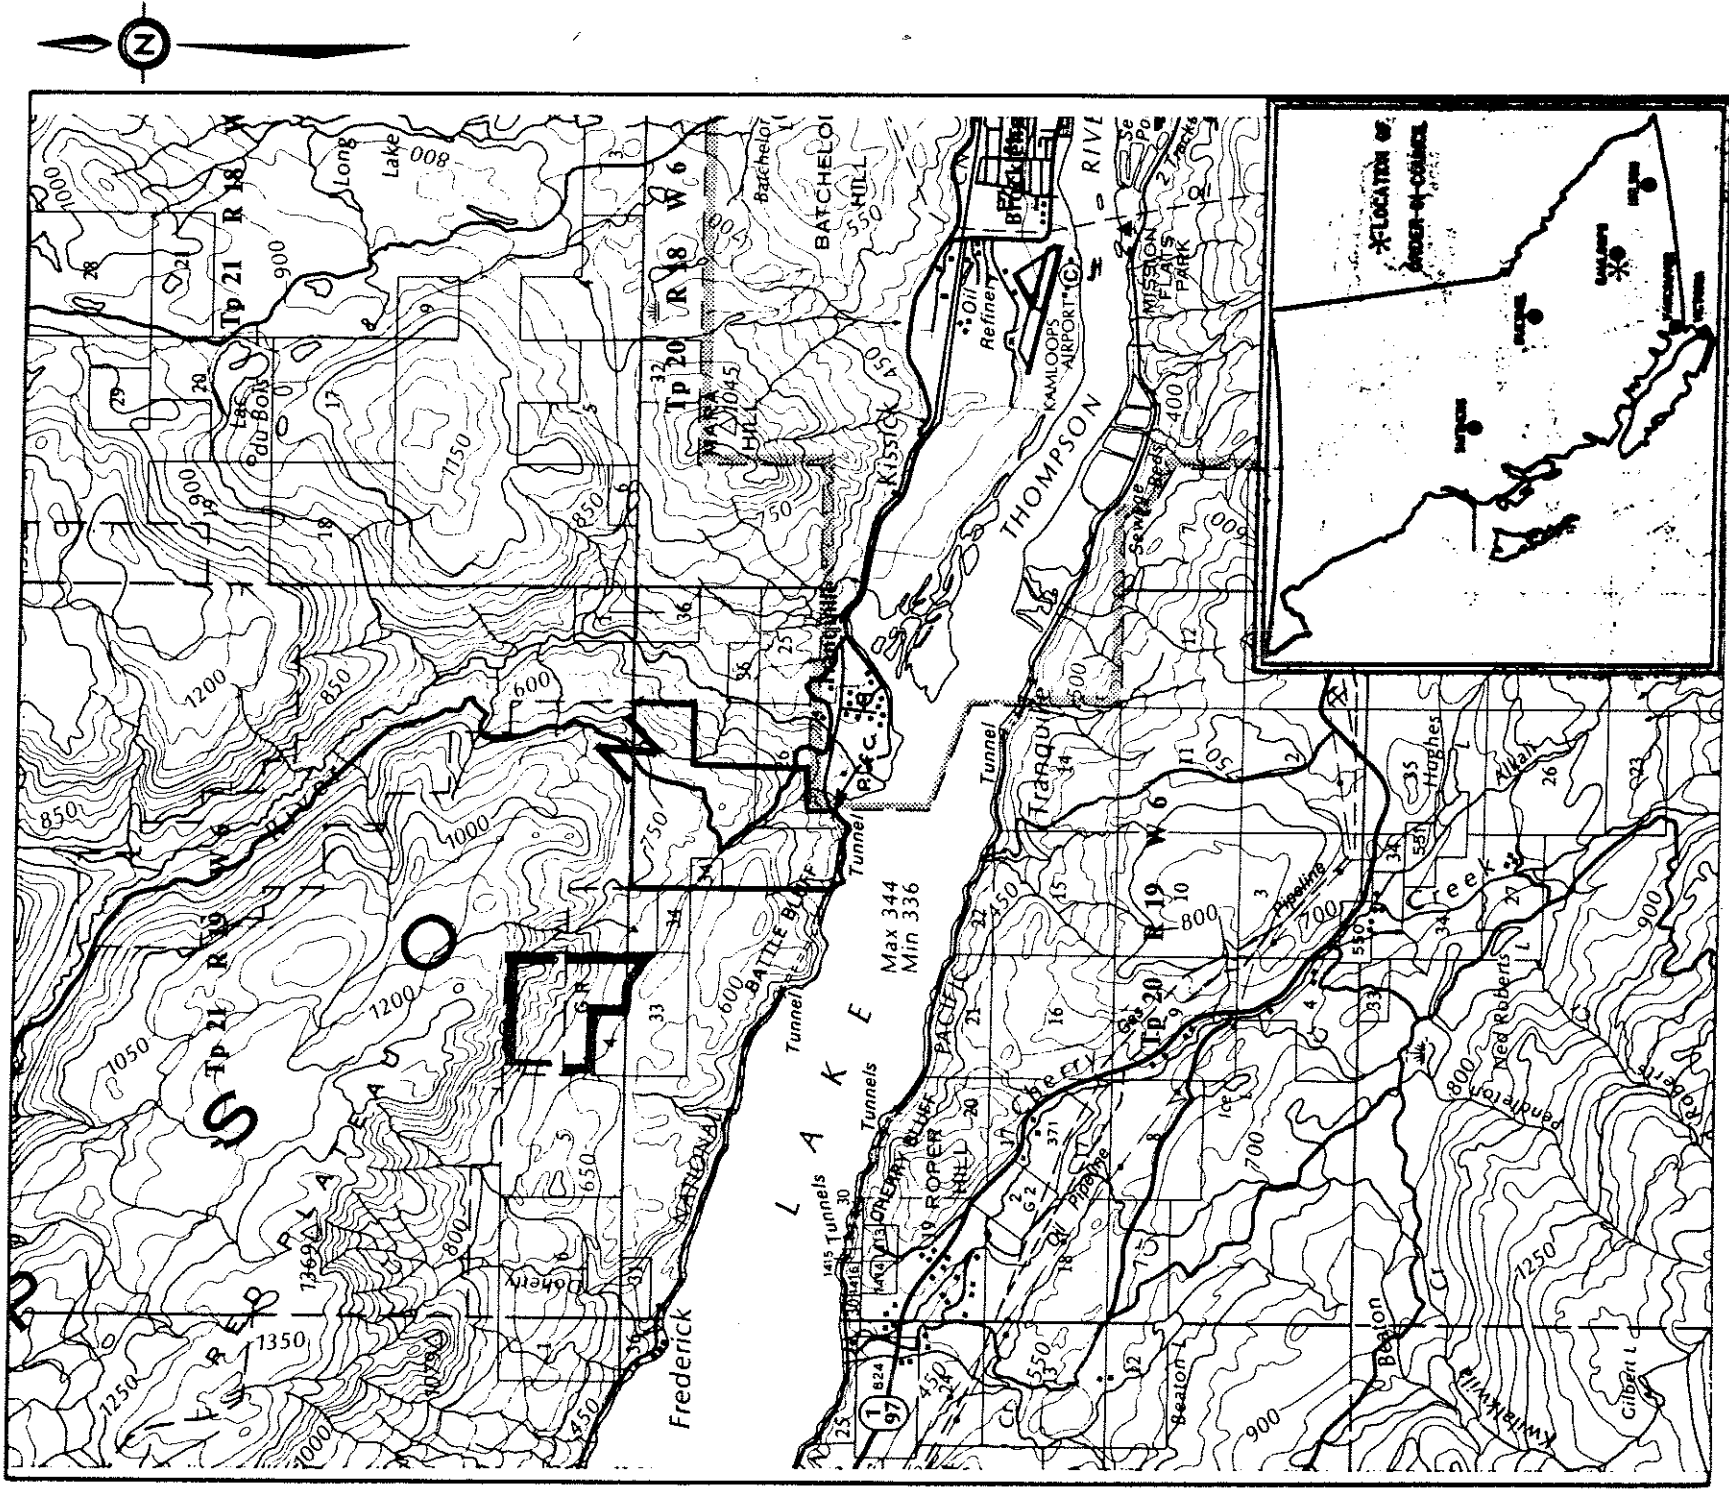

FILE 14280 003 784

Province of British Columbia
Ministry of Energy, Mines and Petroleum Resources
MINERAL RESOURCES DIVISION - TITLES BRANCH

TRANQUILLE FARM RESERVE

SCALE - 1:100 000

CONTOUR INTERVAL - 50 m

MINING DIVISION	KAMLOOPS	SKETCH PREPARED BY	J. B. J.
LAND DISTRICT	KAMLOOPS	MINERAL TITLES DRAUGHTING,	VICTORIA
MAP NO.	921/10E(6)	DATE	88.05.04