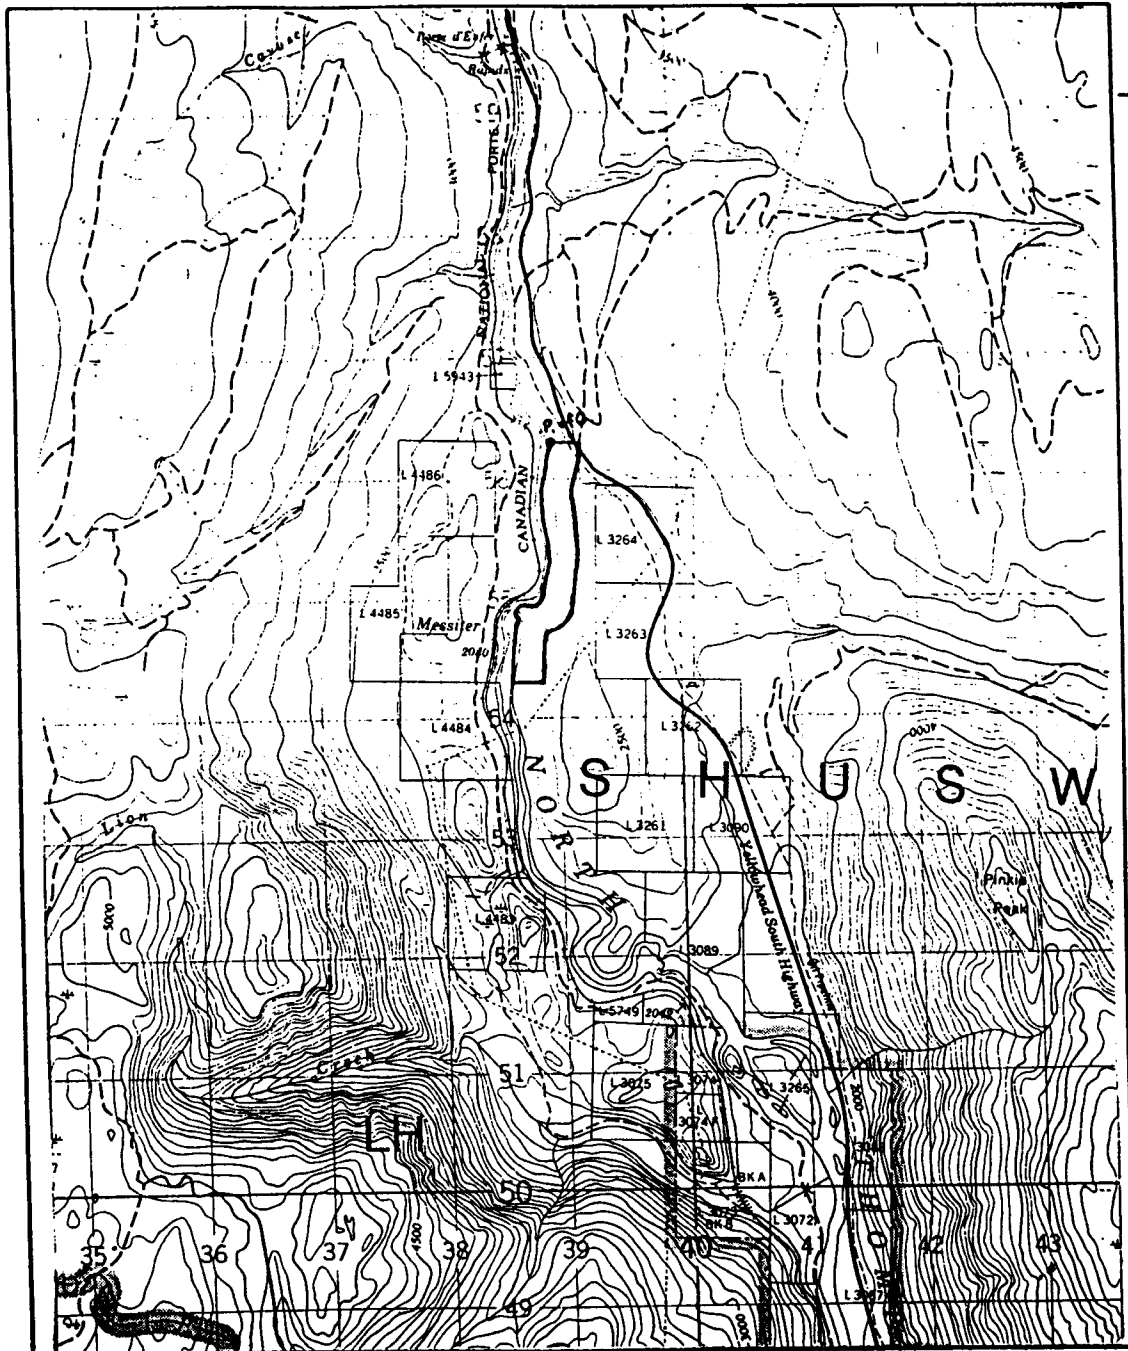

Province of British Columbia
Ministry of Energy, Mines and Petroleum Resources
MINERAL RESOURCES DIVISION - TITLES BRANCH

LITTLE HELL'S GATE MINERAL & PLACER RESERVE

SCALE - 1: 50 000

CONTOUR INTERVAL - 100'

MINING DIVISION KAMLOOPS	SKETCH PREPARED BY D. ANDERSEN
LAND DISTRICT KAMLOOPS DIV. OF YALE	MINERAL TITLES DRAUGHTING, VICTORIA
MAP NO. 82 M / 14 W	DATE 87.12.21