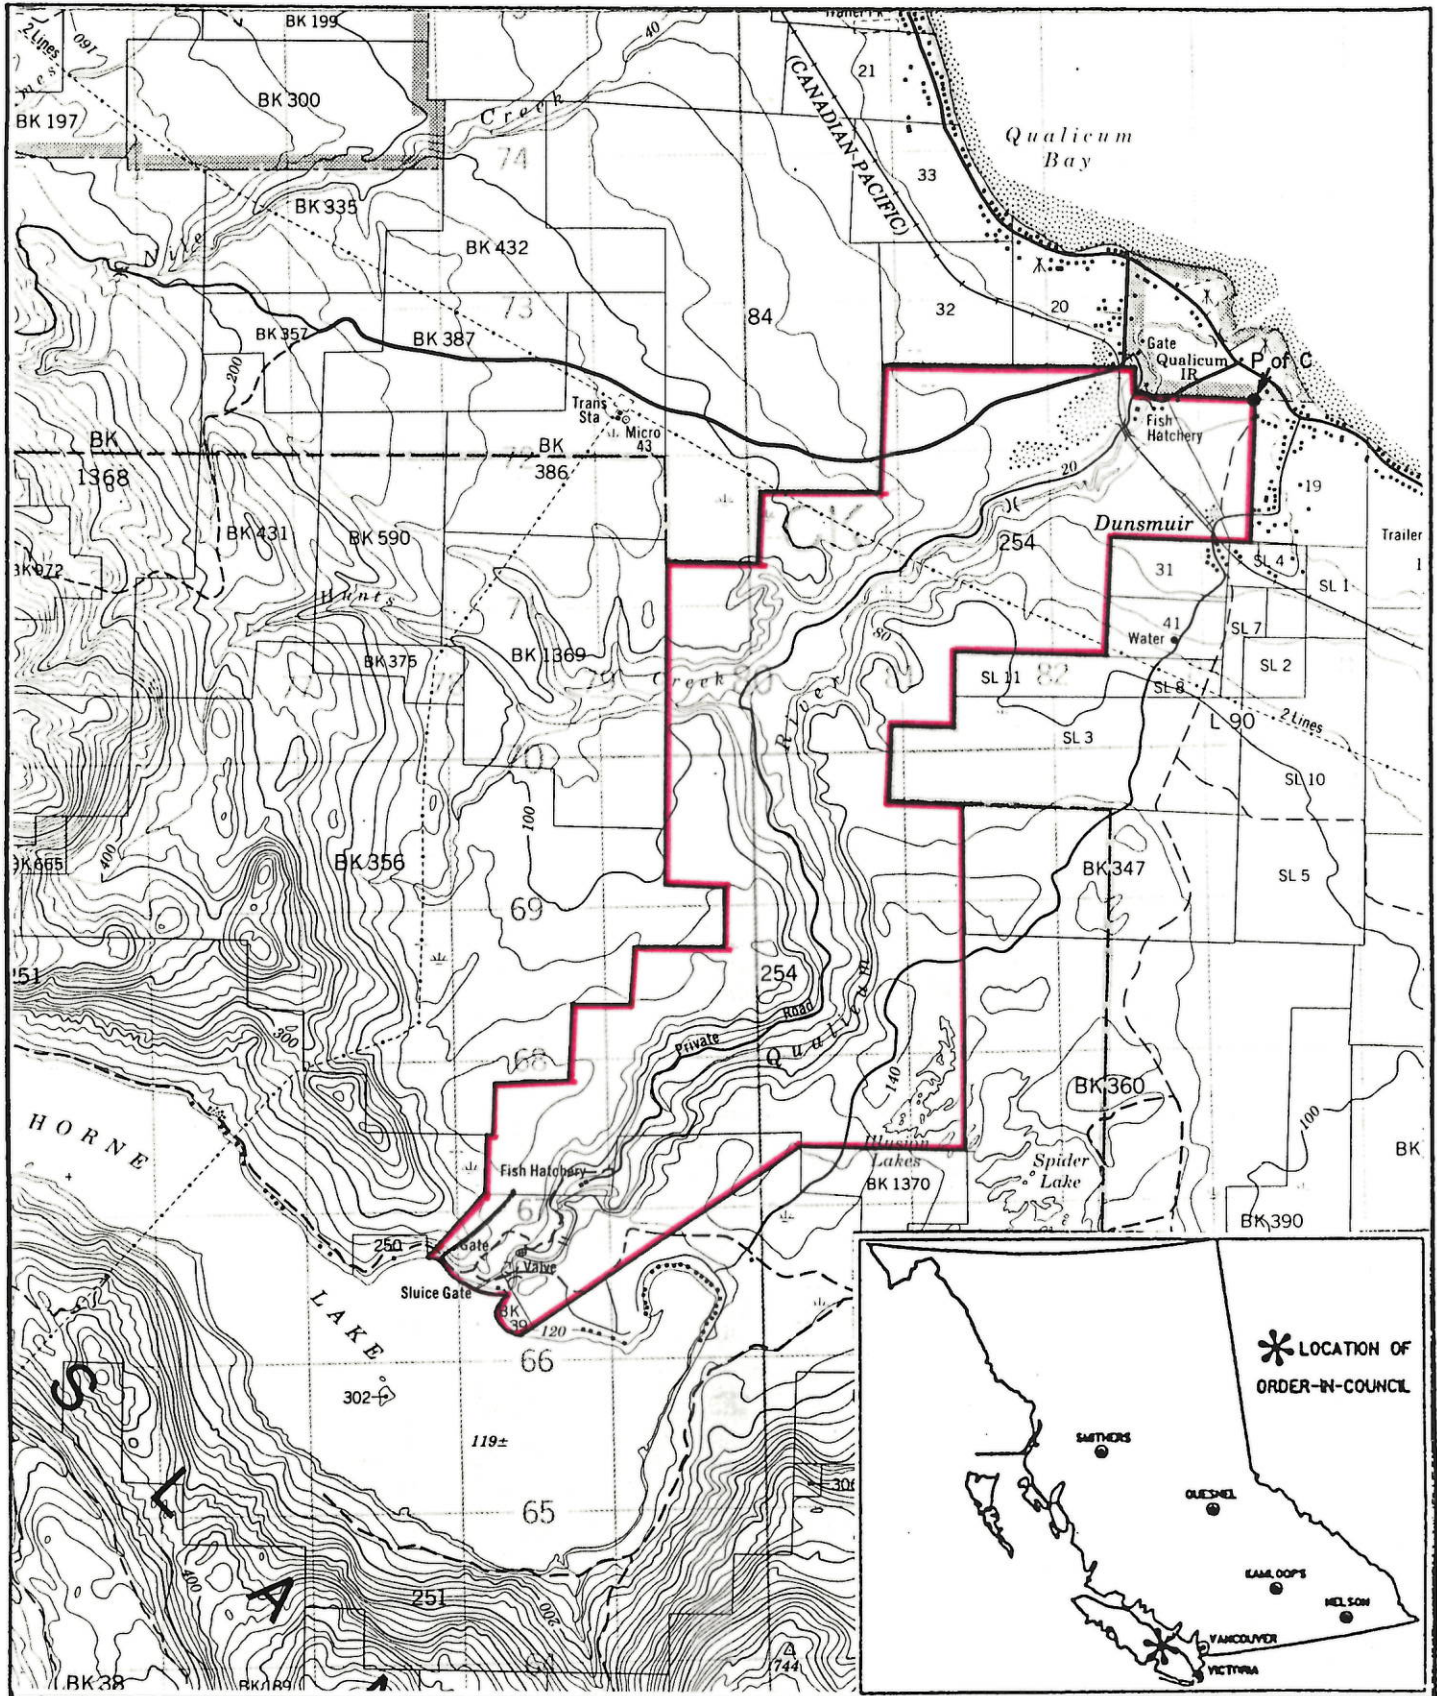

Province of British Columbia
 Ministry of Energy, Mines and Petroleum Resources
 MINERAL RESOURCES BRANCH-TITLES DIVISION

**CROWN FEDERAL FISH HATCHERY SITES
 MINERAL AND PLACER RESERVE**

SCALE- 1 : 50 000

CONTOUR INTERVAL- 20 METRES

MINING DIVISION NANAIMO	SKETCH PREPARED BY R.G.C.J.
LAND DISTRICT ALBERNI	MINERAL TITLES DRAUGHTING, VICTORIA B.C.
MAP NO. 92F/7E	DATE 87-03-20