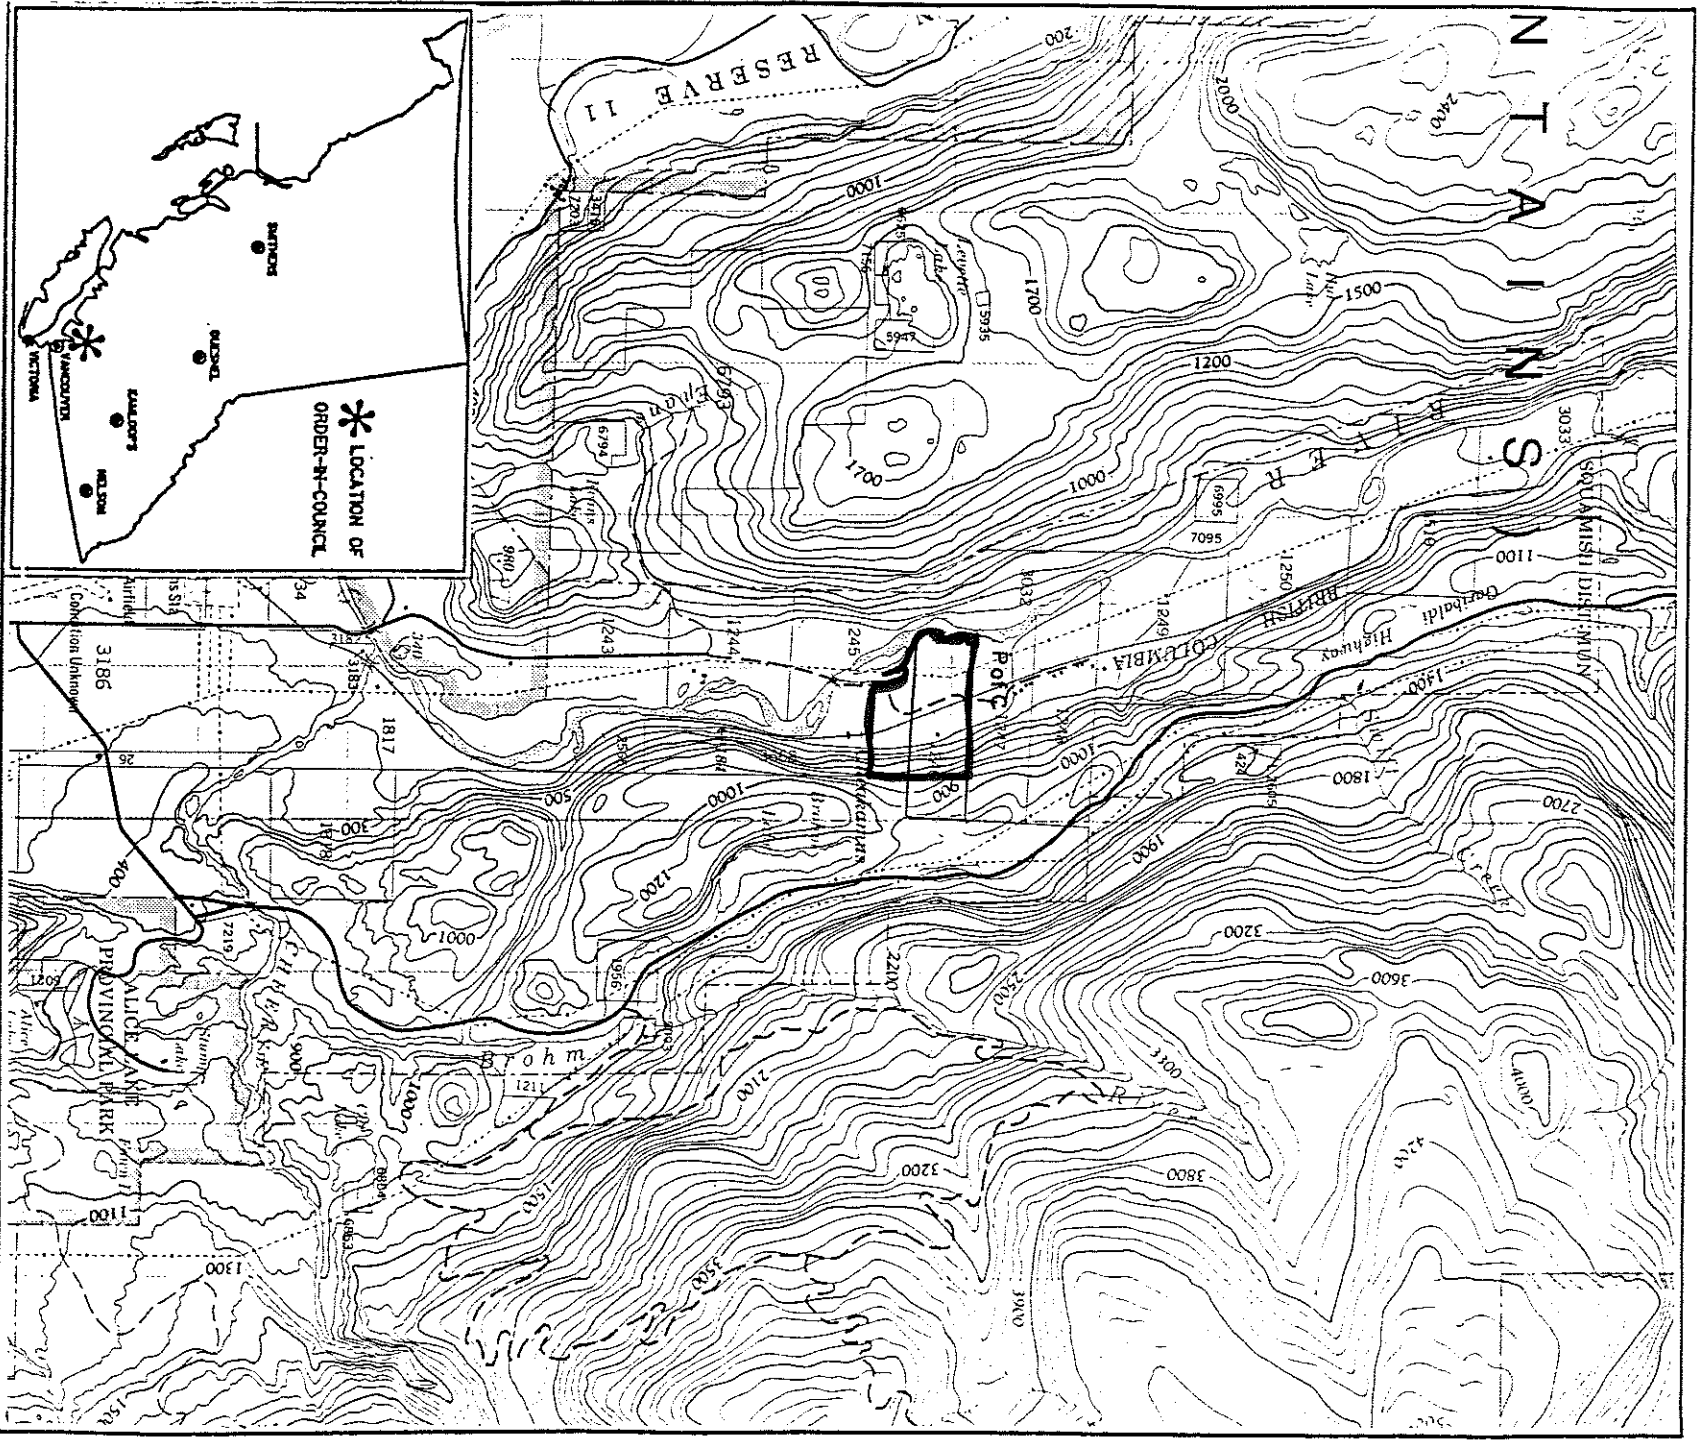

Province of British Columbia  
 Ministry of Energy, Mines and Petroleum Resources  
 MINERAL RESOURCES BRANCH-TITLES DIVISION  
 CROWN FEDERAL FISH HATCHERY SITES  
 MINERAL AND PLACER RESERVE

SCALE - 1 : 50 000

CONTOUR INTERVAL - 100 FEET

*Handwritten:* 10000  
10000

MINING DIVISION VANCOUVER	SKETCH PREPARED BY R.G.C.J.
LAND DISTRICT NEW WESTMINSTER, GROUP I	MINERAL TITLES DRAUGHTING, VICTORIA B.C.
MAP NO. 926/14E	DATE 87-03-23