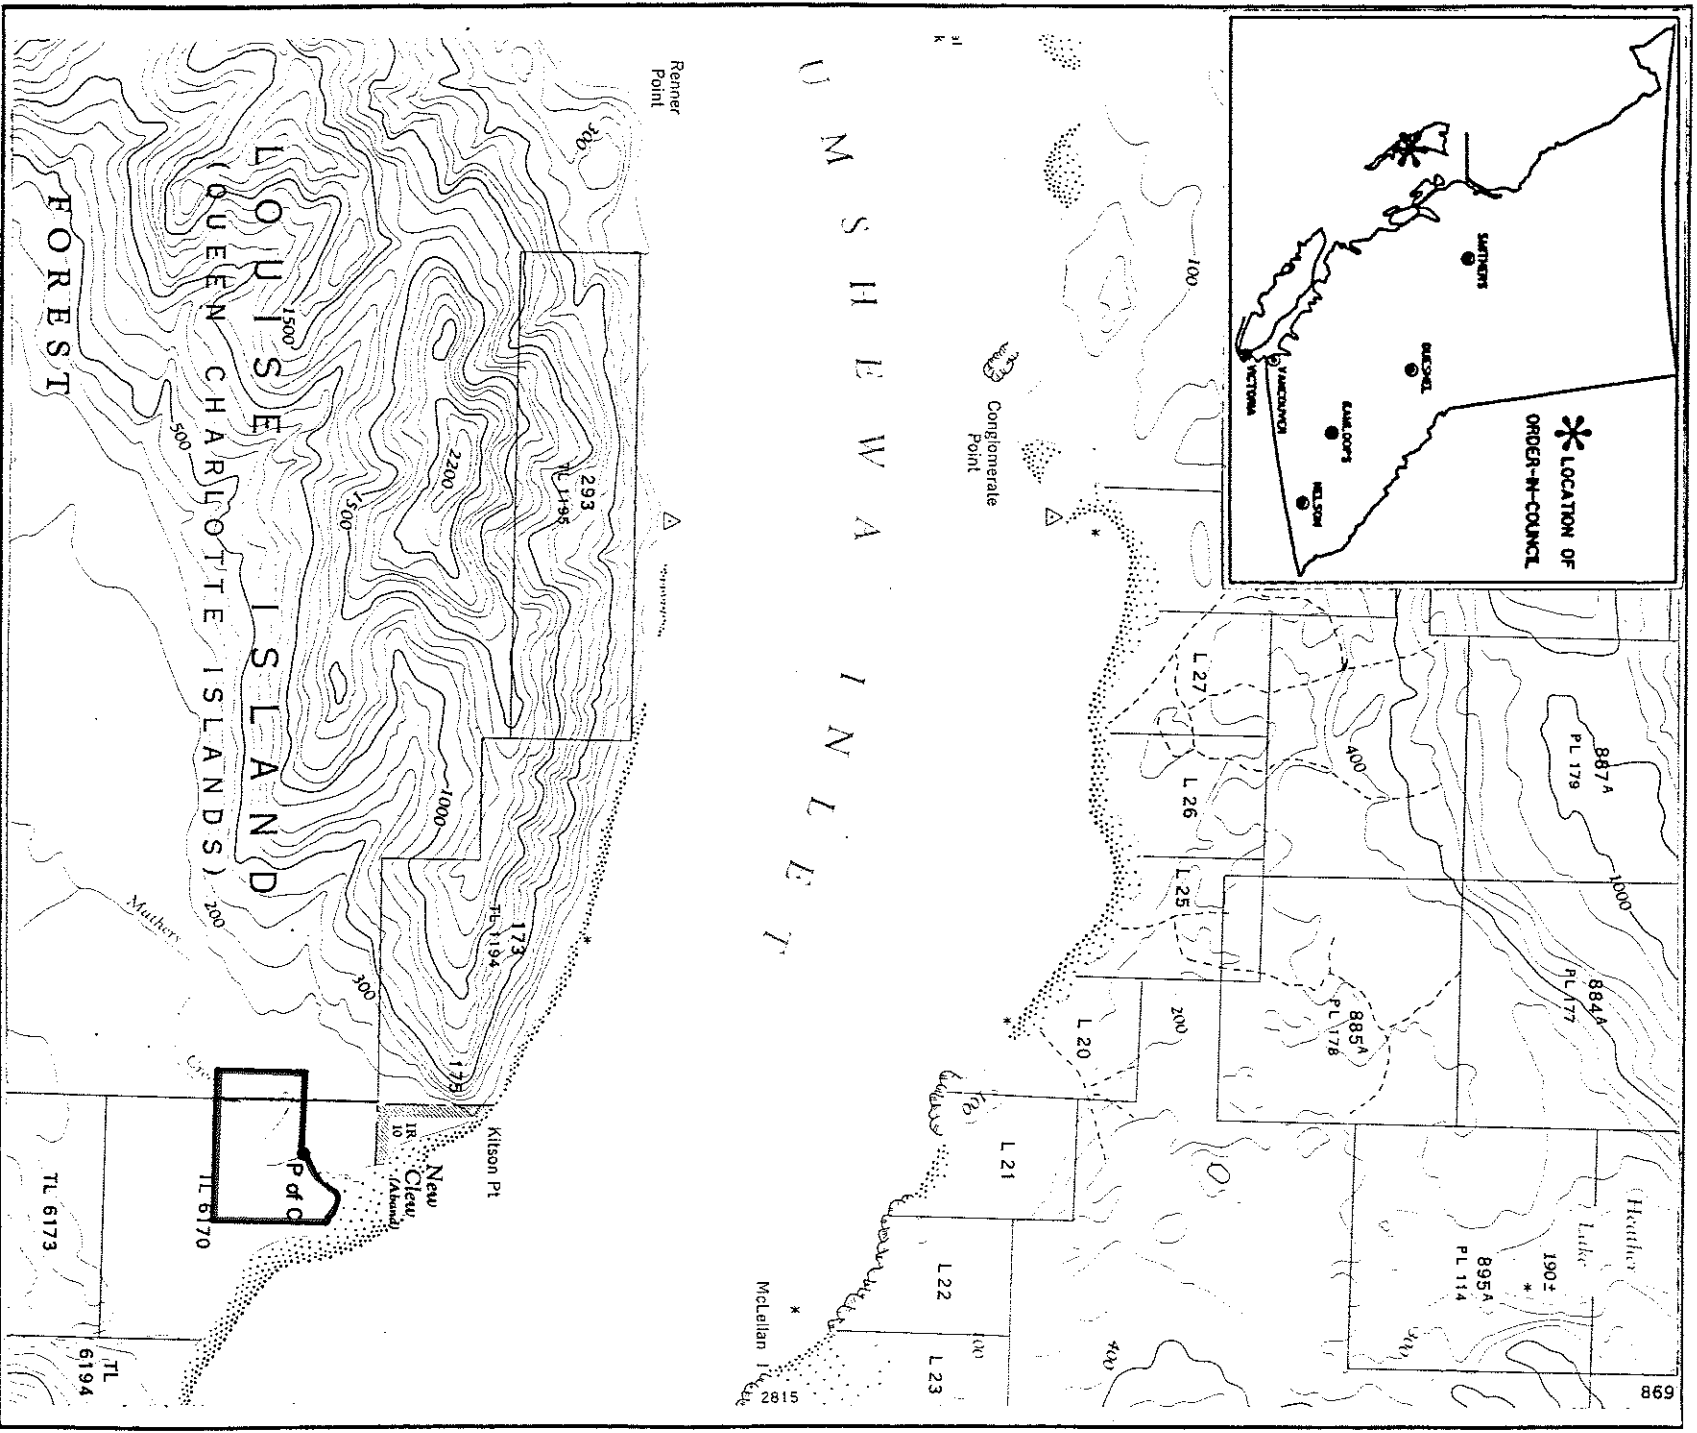

Province of British Columbia
 Ministry of Energy, Mines and Petroleum Resources
 MINERAL RESOURCES BRANCH-TITLES DIVISION
CROWN FEDERAL FISH HATCHERY SITES
MINERAL AND PLACER RESERVE

SCALE - 1 : 50 000

CONTOUR INTERVAL - 100 FEET

MINING DIVISION SKEENA	SKETCH PREPARED BY R.G.C.J.
LAND DISTRICT QUEEN CHARLOTTE	MINERAL TITLES DRAUGHTING, VICTORIA B.C.
MAP NO. 103G/4W	DATE 87-03-18