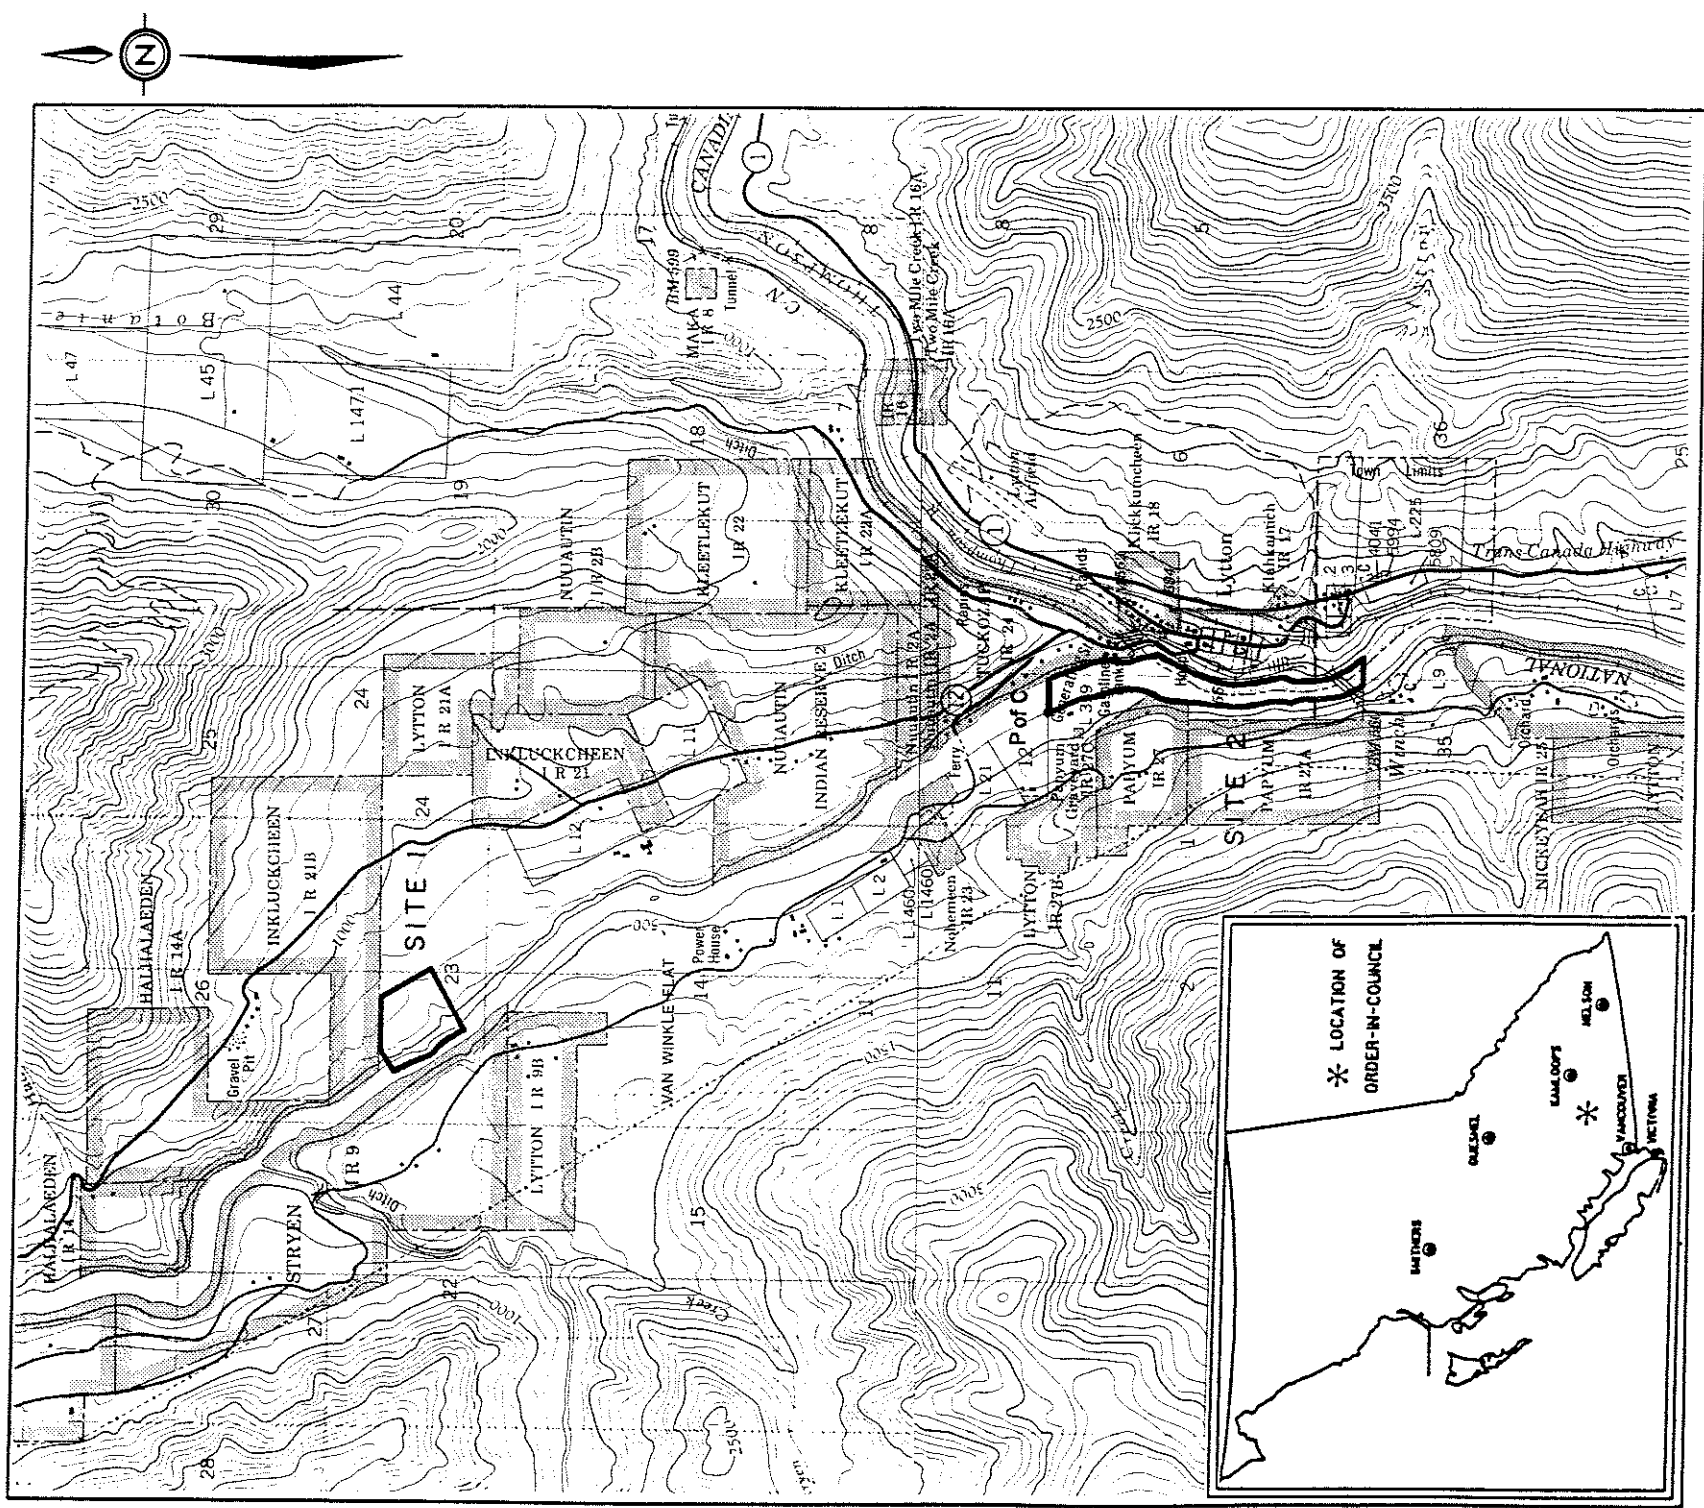

FILE 03280 003 622

Province of British Columbia
Ministry of Energy, Mines and Petroleum Resources
MINERAL RESOURCES DIVISION - TITLES BRANCH

LYTTON RECREATIONAL PANNING RESERVE

SCALE - 1:50 000

CONTOUR INTERVAL - 100 FEET

MINING DIVISION KAMLOOPS	SKETCH PREPARED BY J LEEDHAM
LAND DISTRICT KAMLOOPS DIVISION OF YALE	MINERAL TITLES DRAUGHTING, VICTORIA
MAP NO. 92 I/4E & 5E	DATE 87-05-14