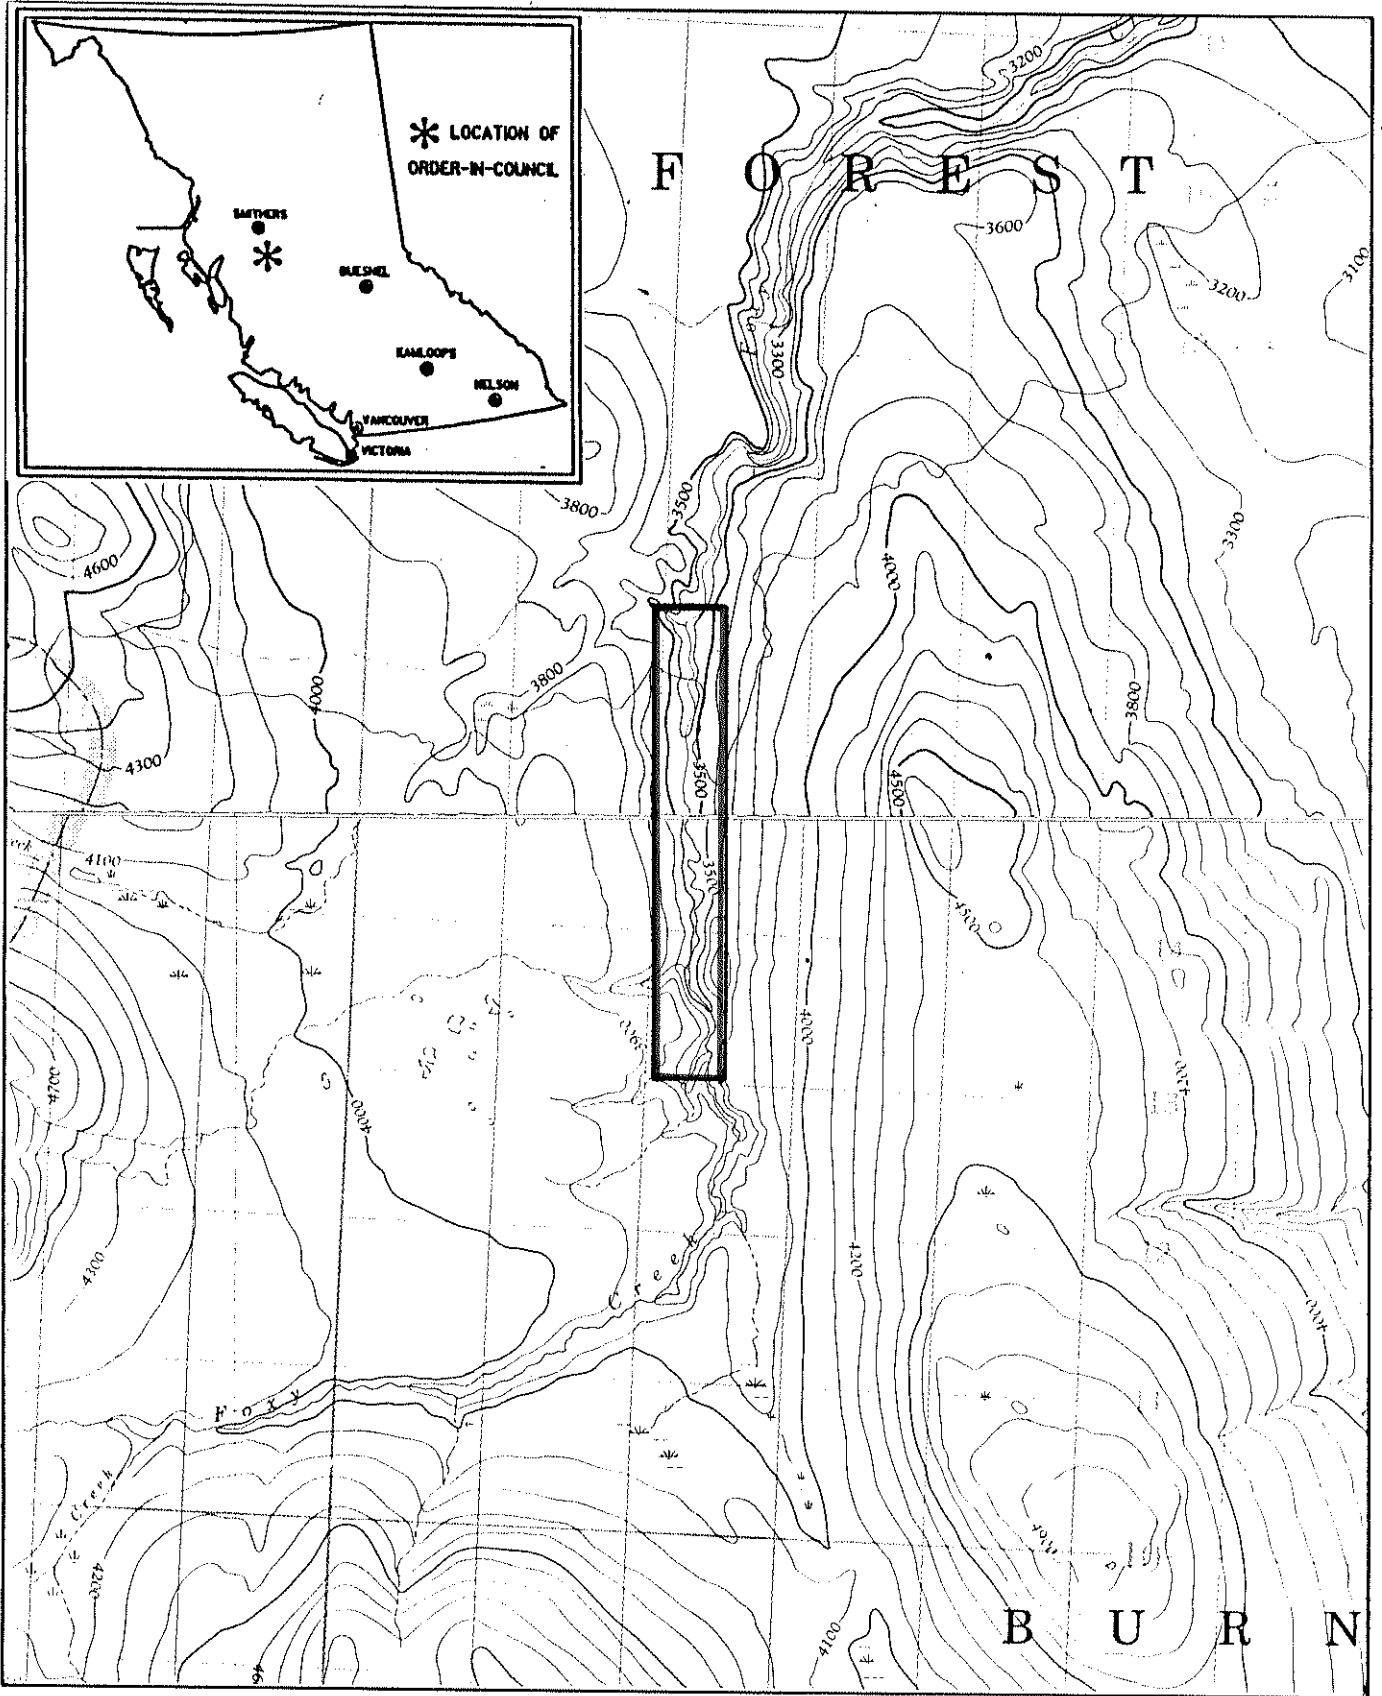

**Province of British Columbia**  
Ministry of Energy, Mines and Petroleum Resources  
MINERAL RESOURCES DIVISION - TITLES BRANCH

**FOXY DESIGNATED PLACER AREA**

SCALE - 1 : 50 000

CONTOUR INTERVAL - 100 FEET

MINING DIVISION OMINECA	SKETCH PREPARED BY D. D.
LAND DISTRICT RANGE 5, COAST	MINERAL TITLES DRAUGHTING, VICTORIA
MAP NO. 93L/1E, 8E	DATE 87-06-08