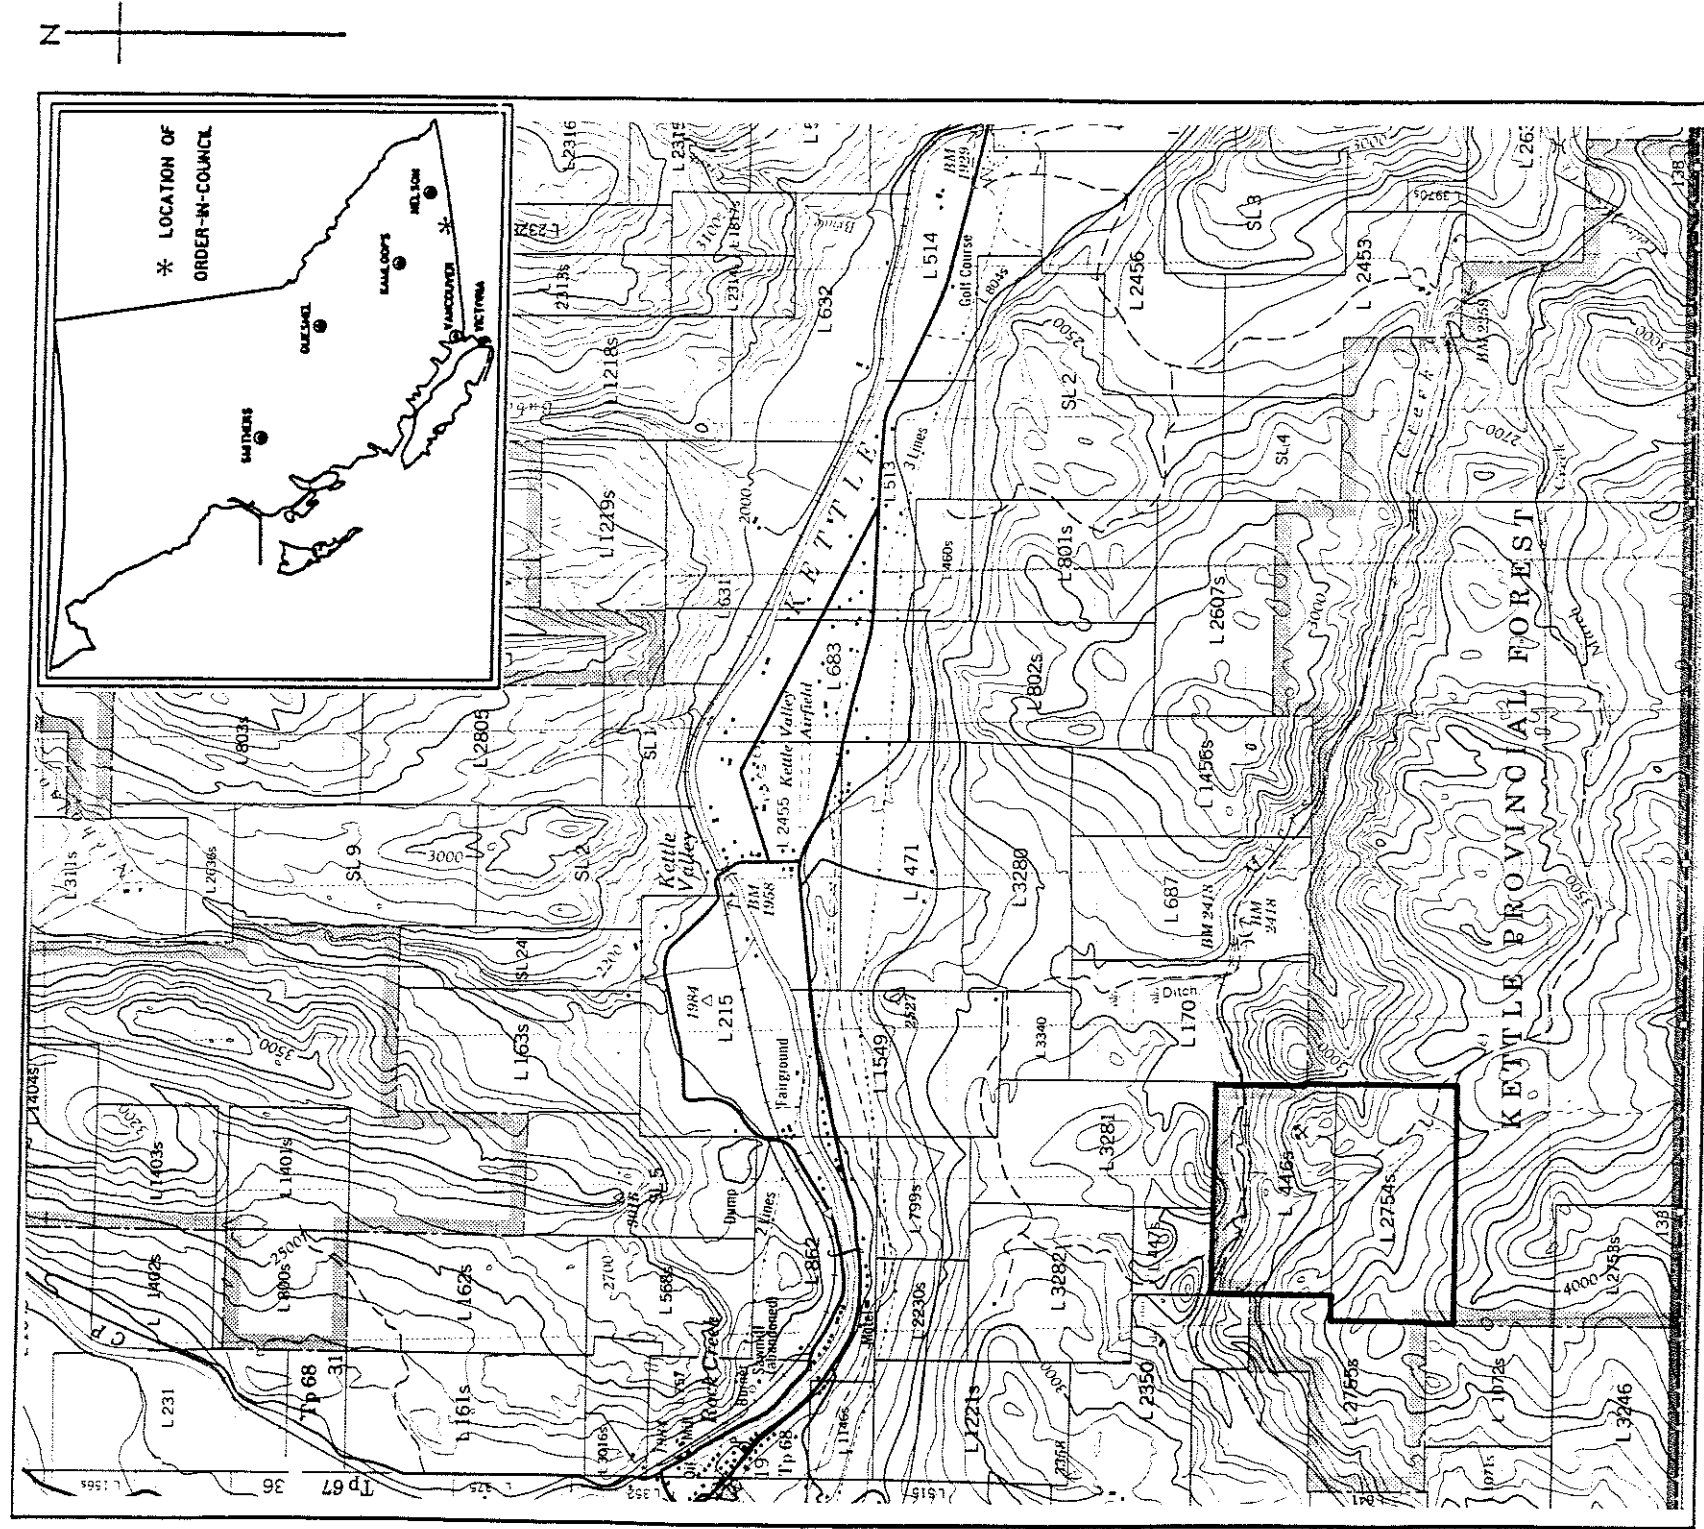

FILE 03280 003 740

Province of British Columbia
 Ministry of Energy, Mines and Petroleum Resources
 MINERAL RESOURCES BRANCH-TITLES DIVISION

**INDUSTRIAL MINERALS MINERAL & PLACER RESERVE
 MIDWAY WEST**

SCALE - 1:50 000

CONTOUR INTERVAL - 100 FEET

MINING DIVISION GREENWOOD	SKETCH PREPARED BY J. LEEDHAM
LAND DISTRICT SIMILKAMEEN DIVISION OF YALE	MINERAL TITLES DRAUGHTING, VICTORIA B.C.
MAP NO. 82E/2W	DATE 87-05-11