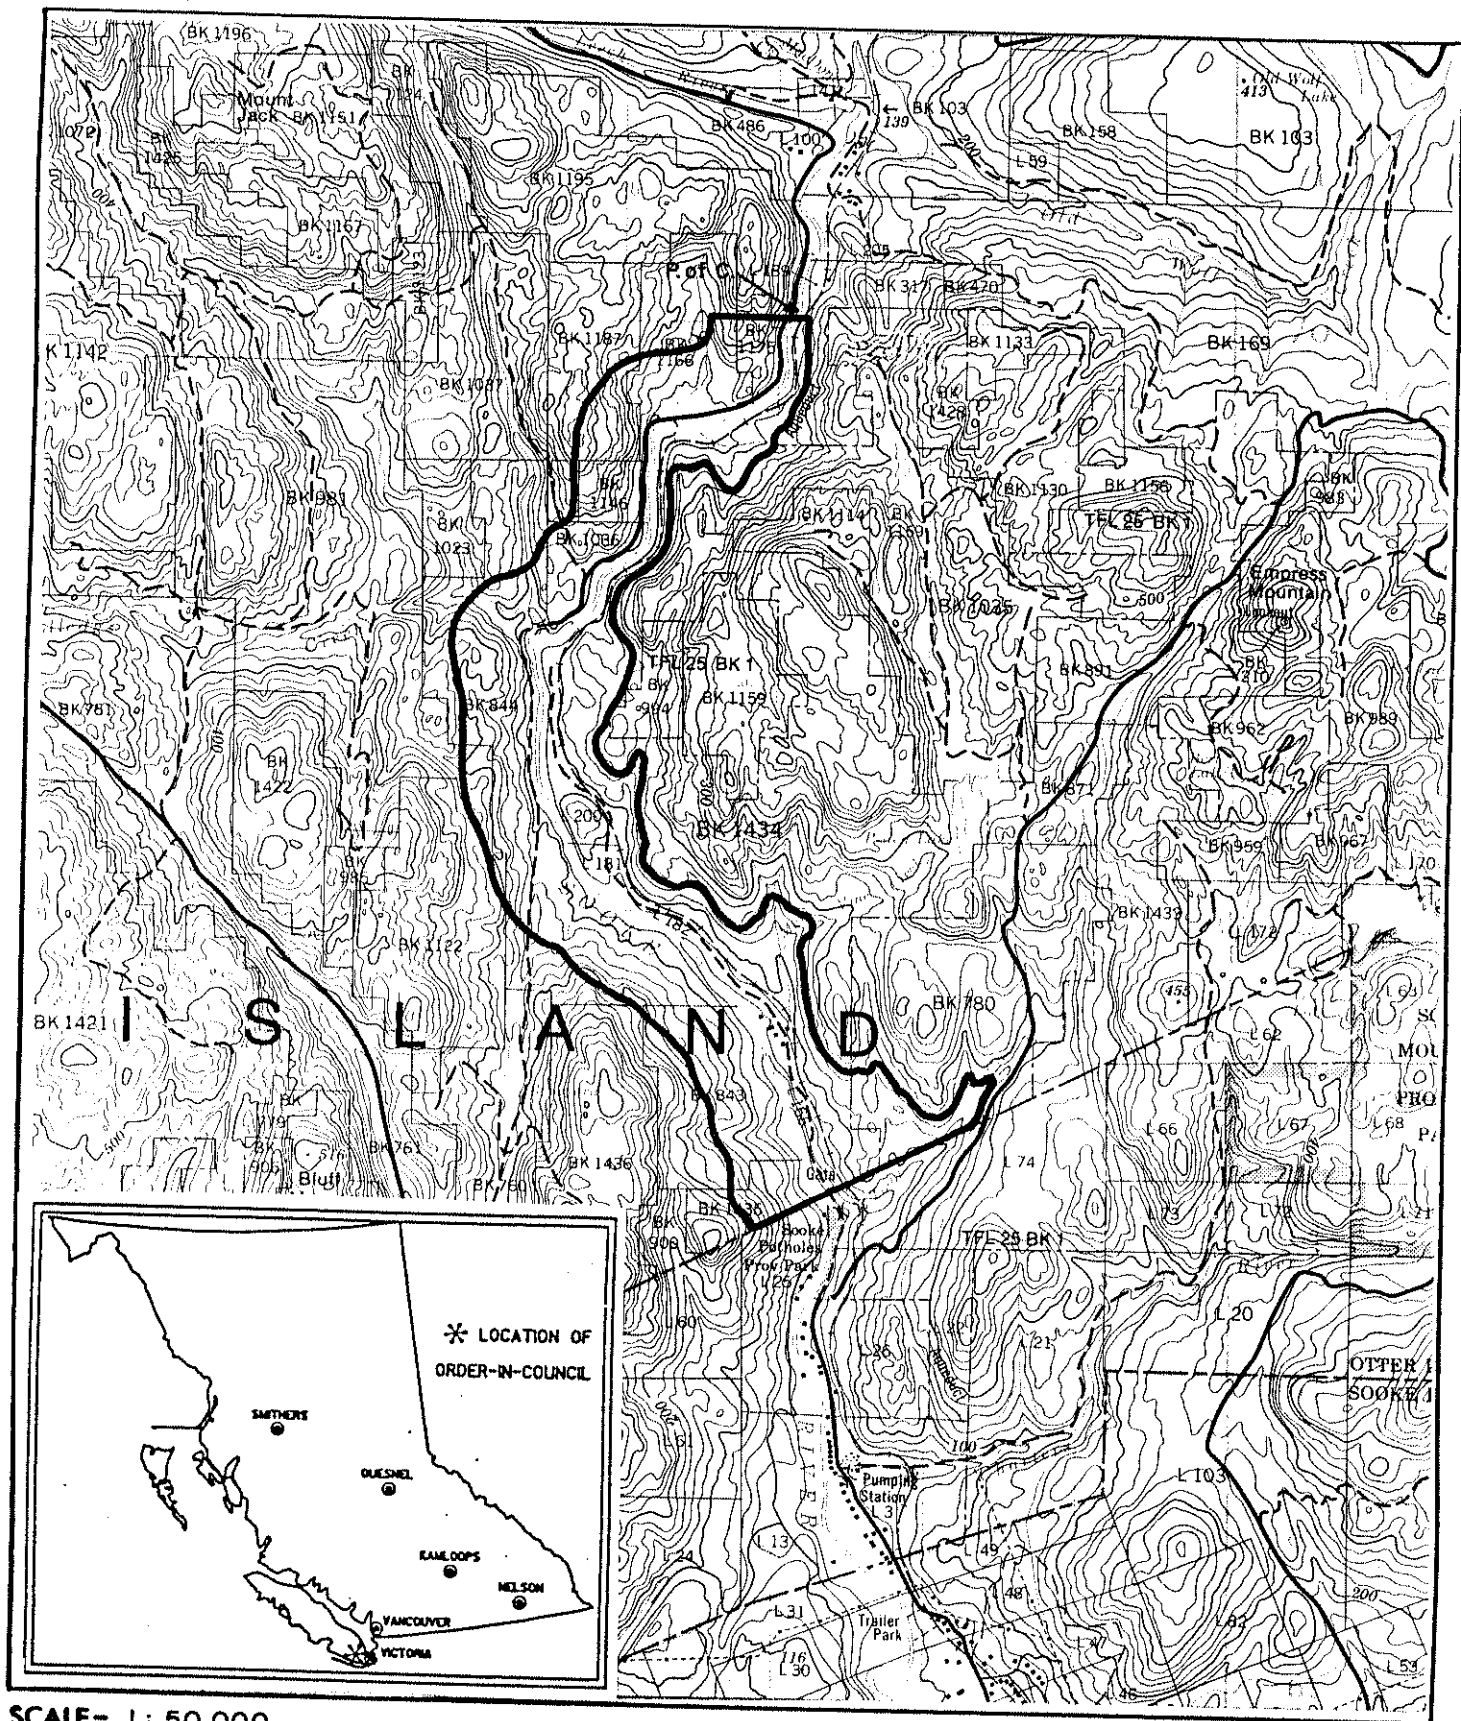

Province of British Columbia
Ministry of Energy, Mines and Petroleum Resources
MINERAL RESOURCES BRANCH-TITLES DIVISION

SOOKE RIVER MINERAL AND PLACER RESERVE

SCALE- 1: 50 000

CONTOUR INTERVAL- 20 m.

MINING DIVISION VICTORIA	SKETCH PREPARED BY J LEEDHAM
LAND DISTRICT MALAHAT	MINERAL TITLES DRAUGHTING, VICTORIA B.C.
MAP NO. 92 B / 5 E	DATE 87-04-13