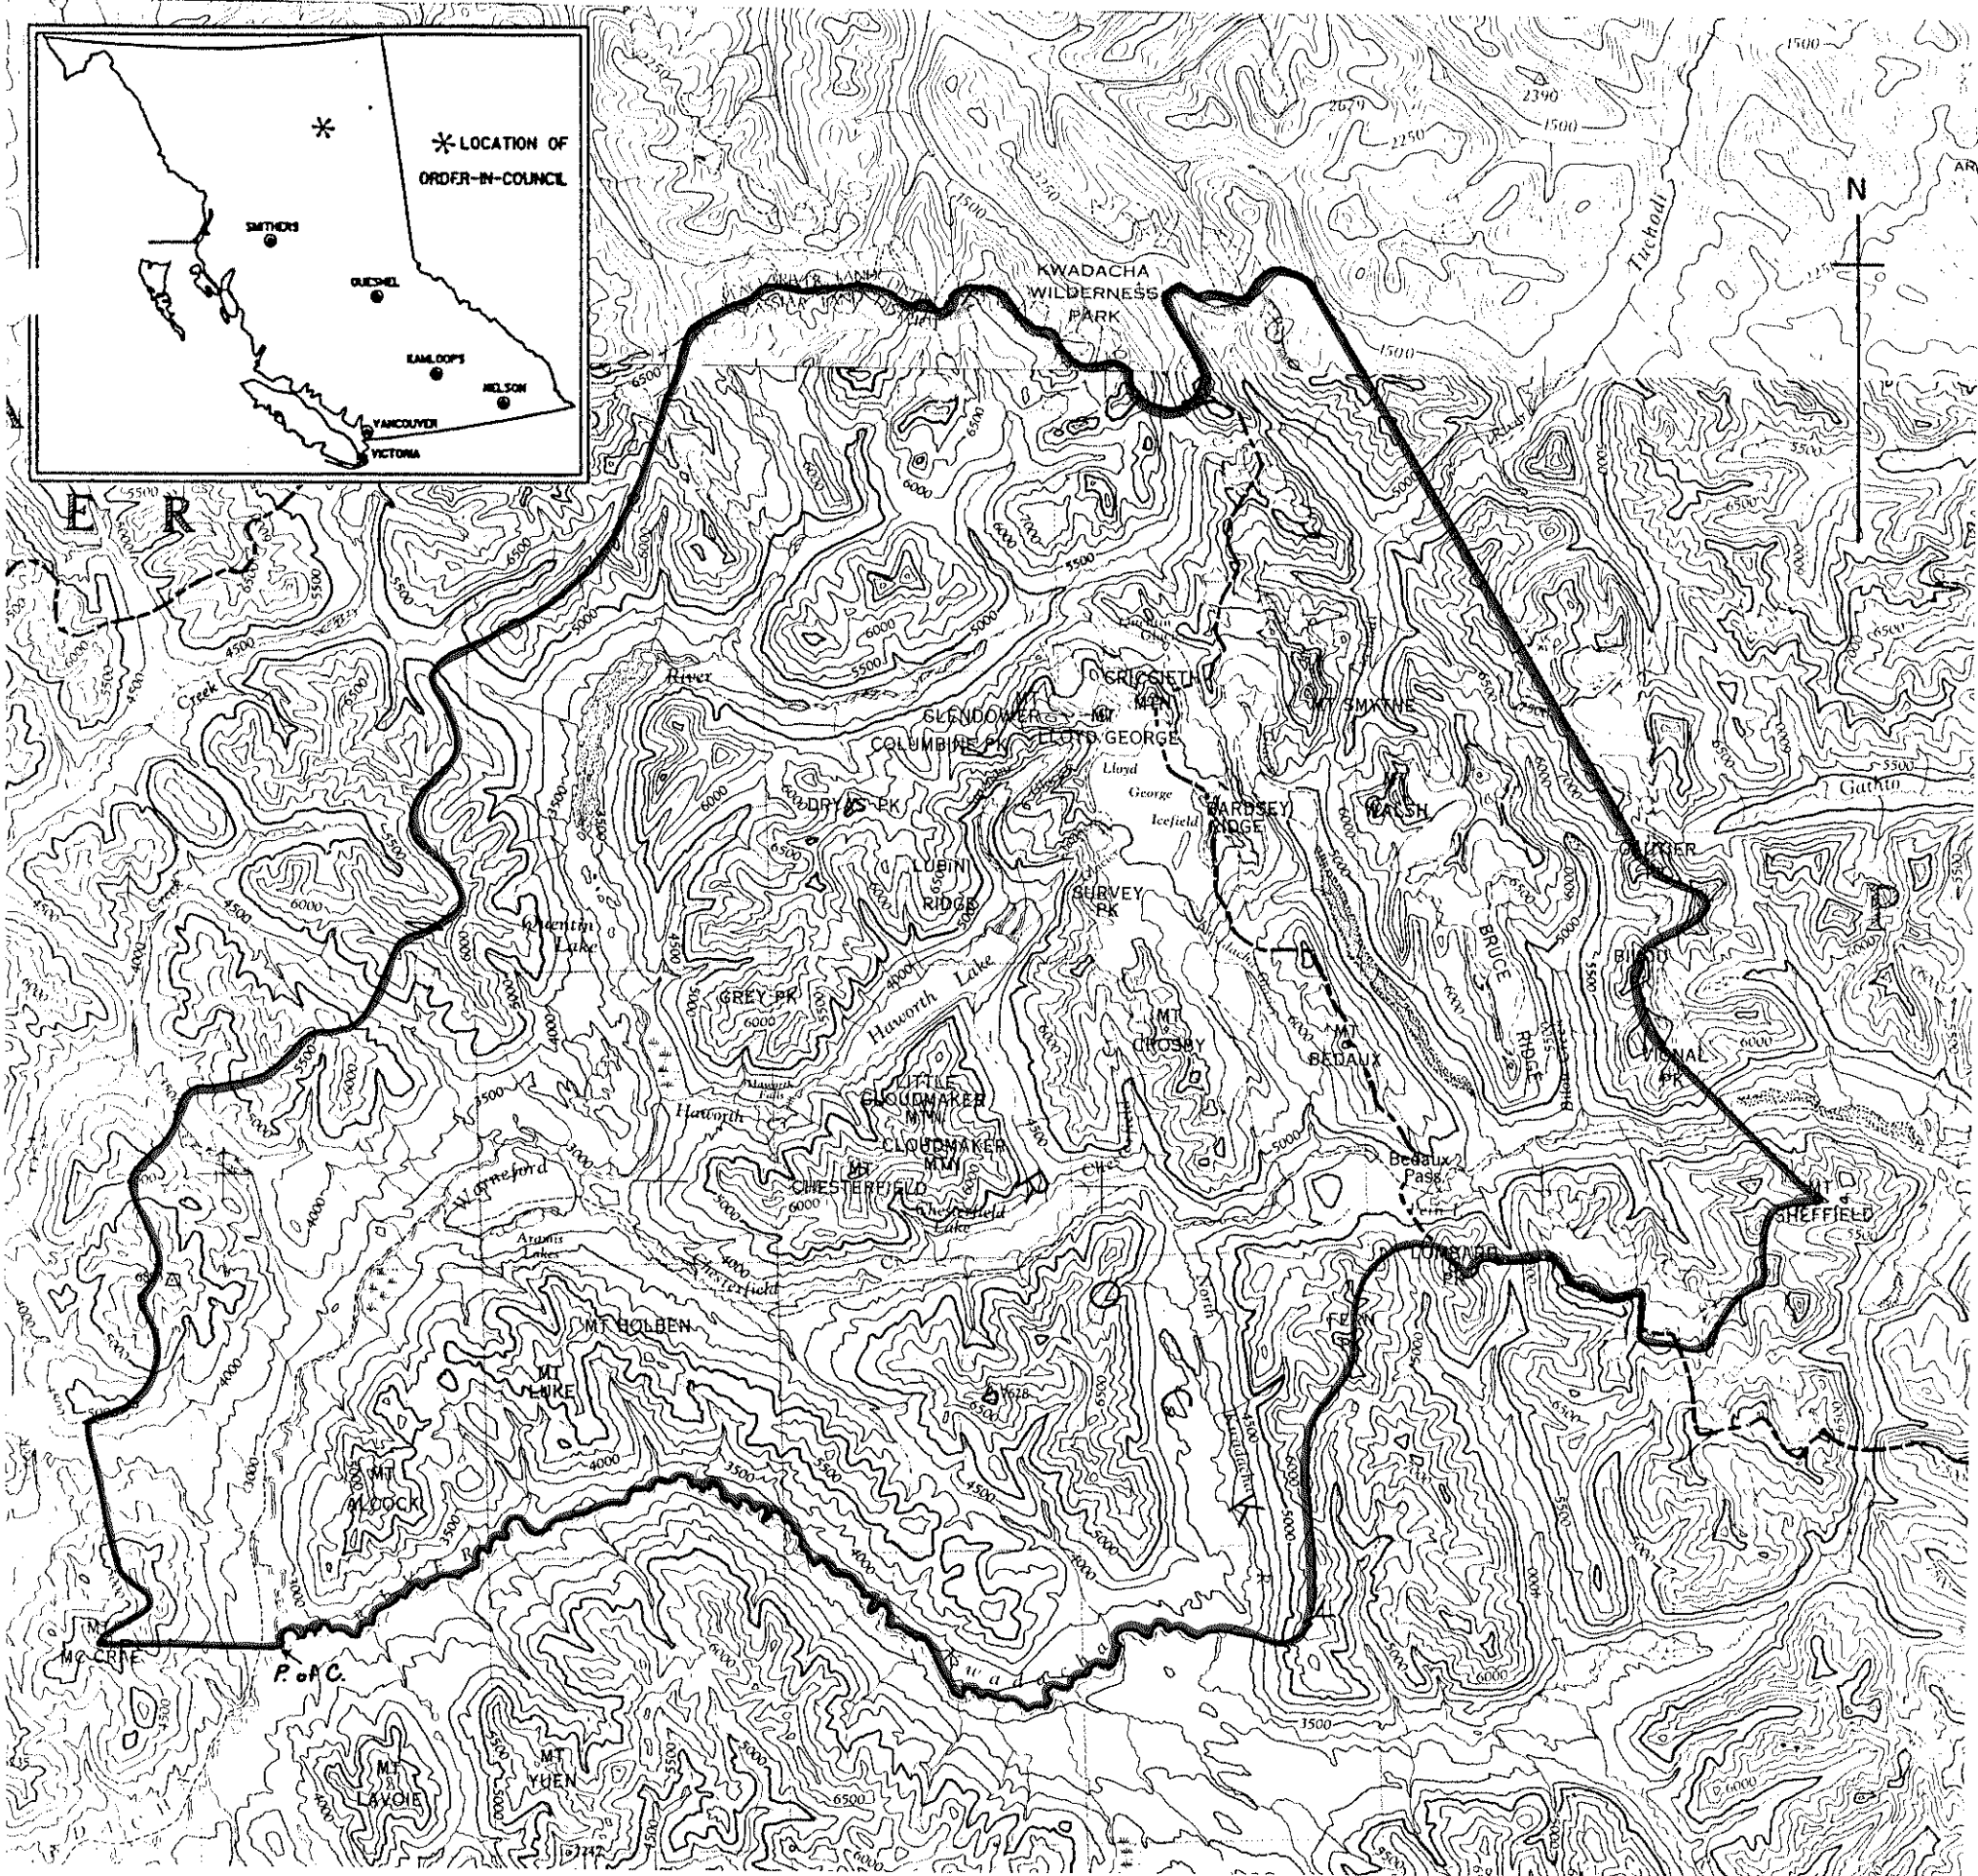

Province of British Columbia
Ministry of Energy, Mines and Petroleum Resources
MINERAL RESOURCES BRANCH-TITLES DIVISION

KWADACHA MINERAL AND PLACER RESERVE

SCALE-1:250 000

CONTOUR INTERVAL-500 FT, 150 m

MINING DIVISION OMINECA, and LIARD	SKETCH PREPARED BY J.B.J.
LAND DISTRICT PEACE RIVER, and CASSIAR	MINERAL TITLES DRAUGHTING, VICTORIA B.C.
MAP NO.94F/10E,W,11E,W,12E,13E,14E,W,15E,W,94K/2W, 8 94K/3E	DATE 87/02/23