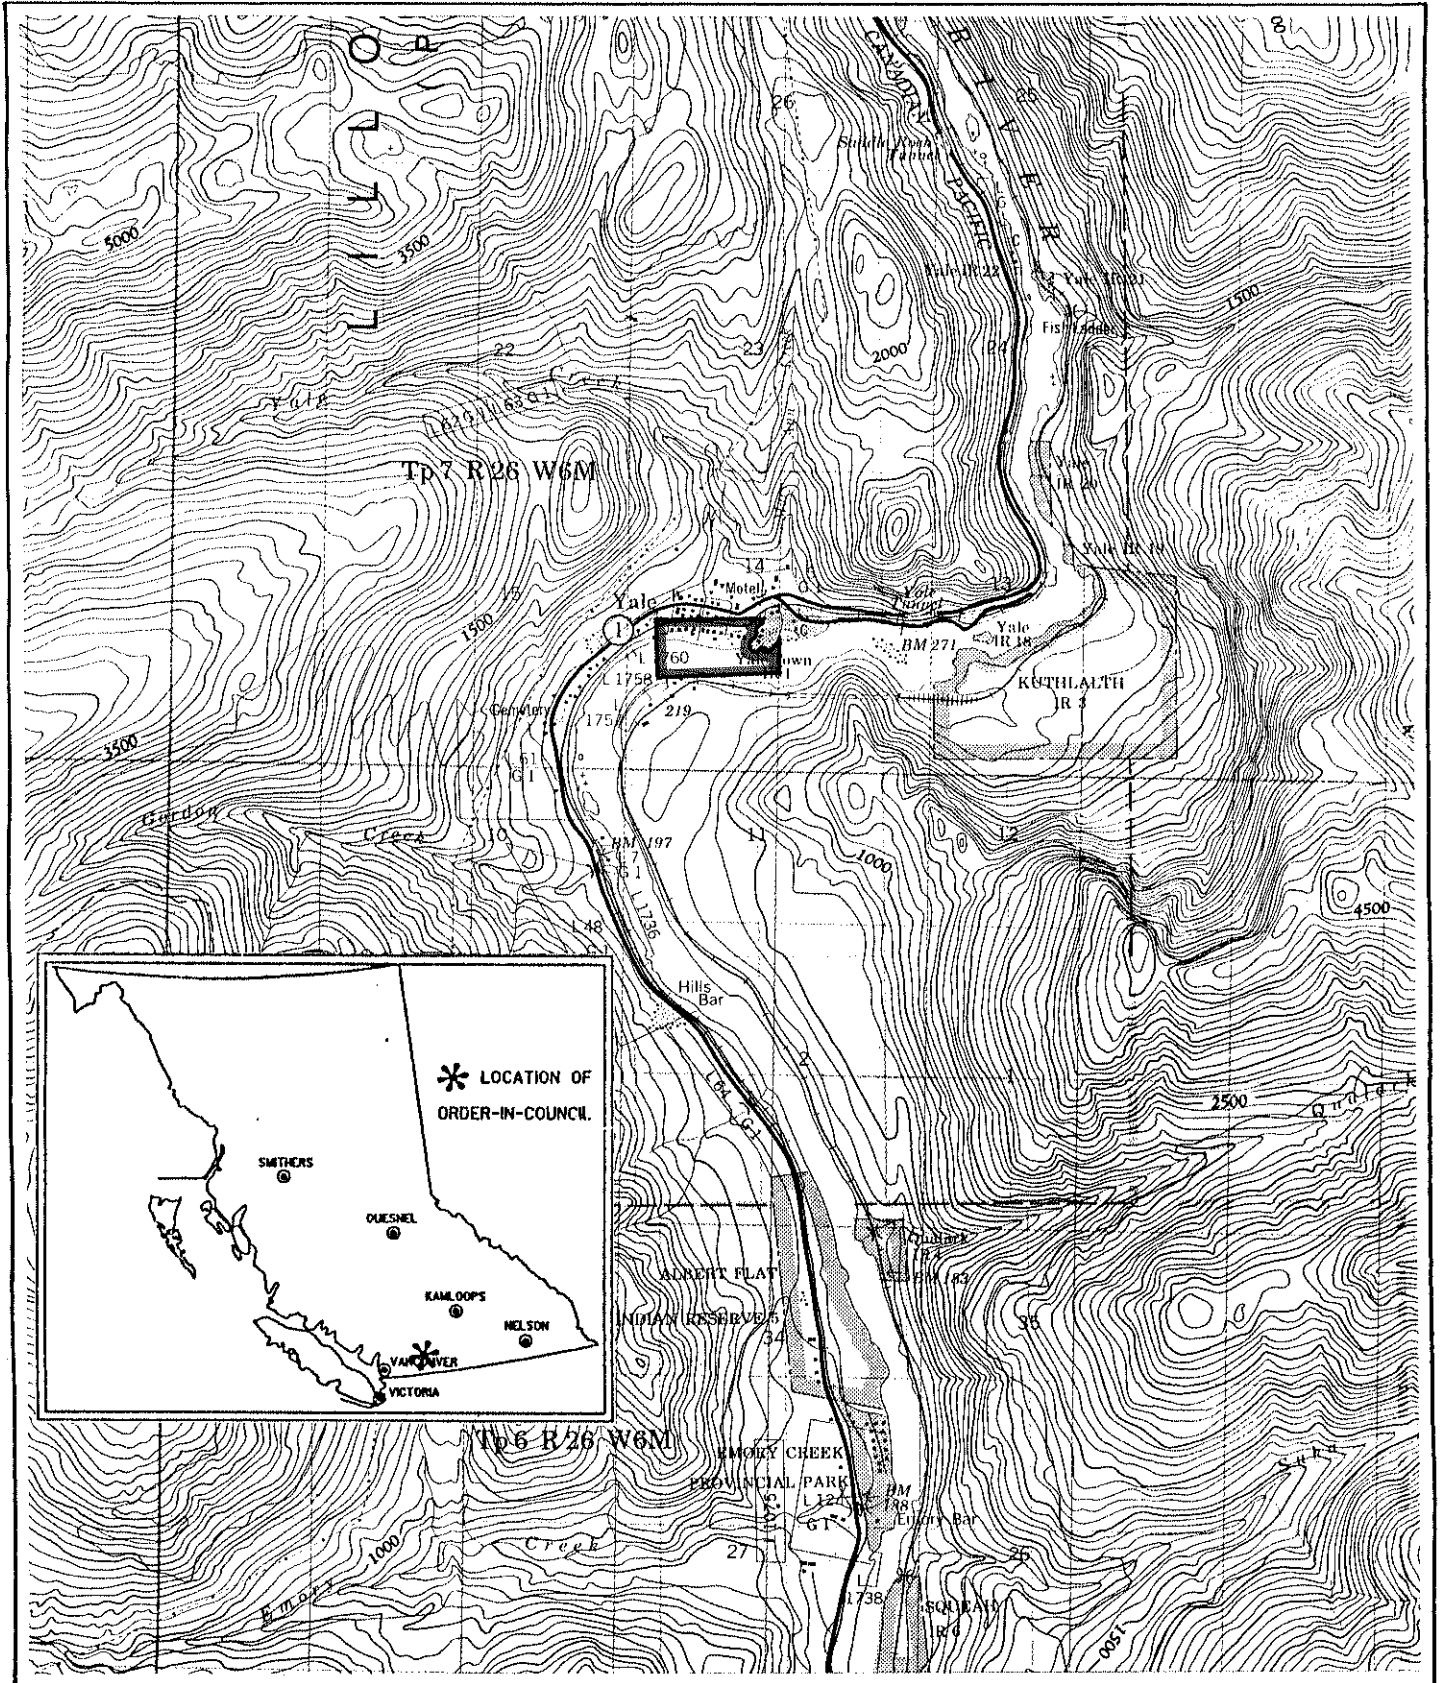

Province of British Columbia  
Ministry of Energy, Mines and Petroleum Resources  
MINERAL RESOURCES BRANCH-TITLES DIVISION

YALE / FRASER MINERAL AND PLACER RESERVE

SCALE- 1 50,000

CONTOUR INTERVAL- 100 FEET

MINING DIVISION	NEW WESTMINSTER	SKETCH PREPARED BY D. M. ARMITAGE
LAND DISTRICT	YALE DIVISION OF YALE	MINERAL TITLES DRAUGHTING, VICTORIA B.C.
MAP NO.	92H/11W d	DATE 87-01-20