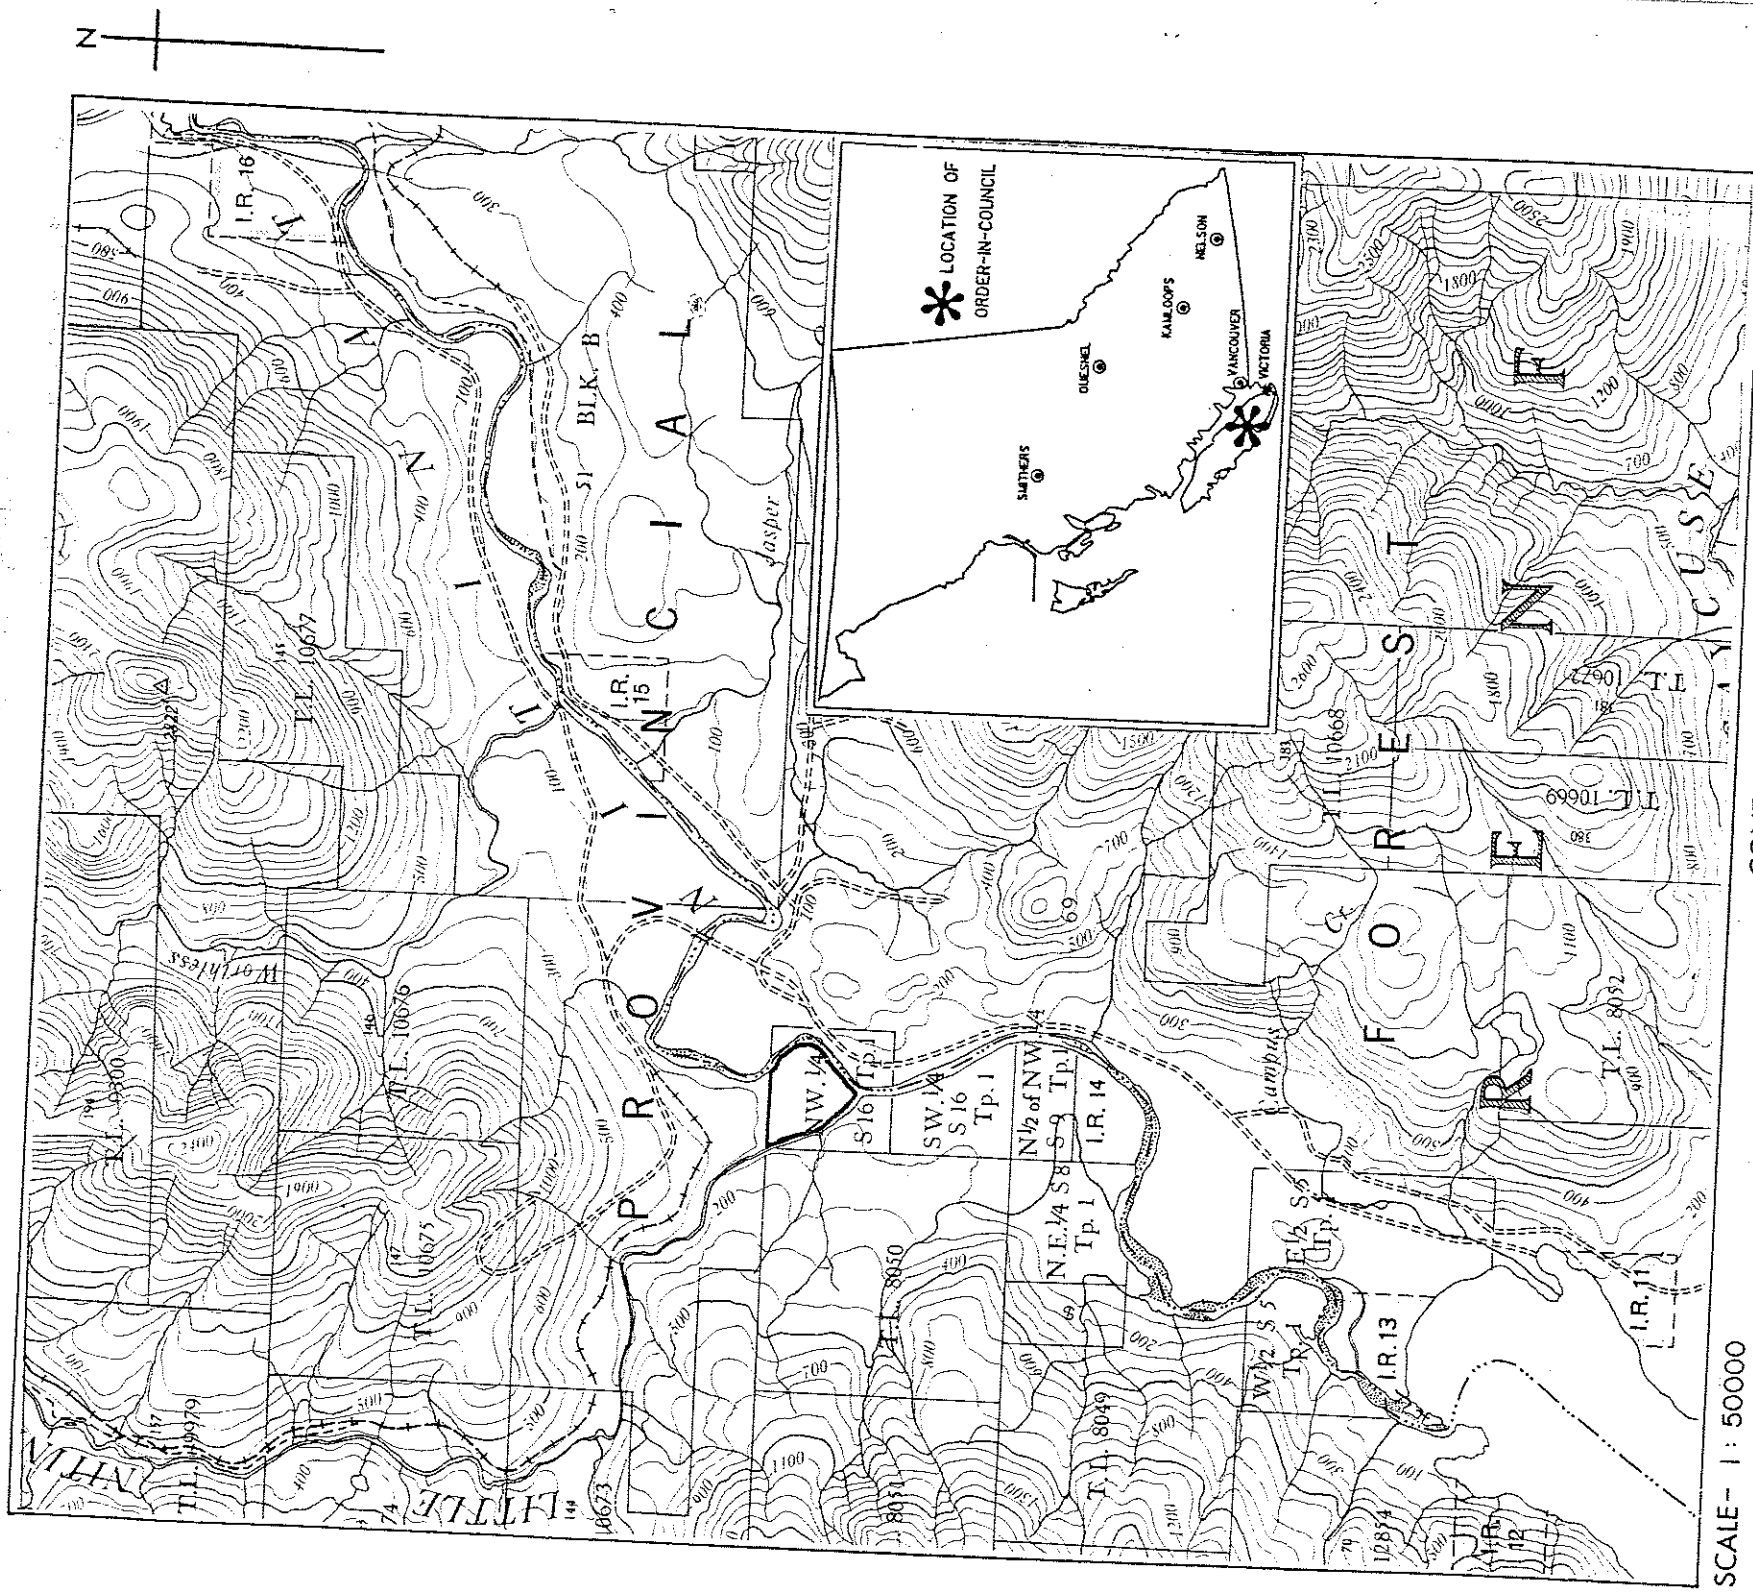

Province of British Columbia  
 Ministry of Energy, Mines and Petroleum Resources  
 MINERAL RESOURCES BRANCH-TITLES DIVISION

NITINAT RIVER MINERAL & PLACER RESERVE

SCALE - 1 : 50000

CONTOUR INTERVAL - 100 FEET

MINING DIVISION	ALBERNI
LAND DISTRICT	BARGLAY
MAP NO.	92C/15E (92C.087)
SKETCH PREPARED BY	R.G.C.J.
MINERAL TITLES DRAUGHTING,	VICTORIA B.C.
DATE	86.10.17