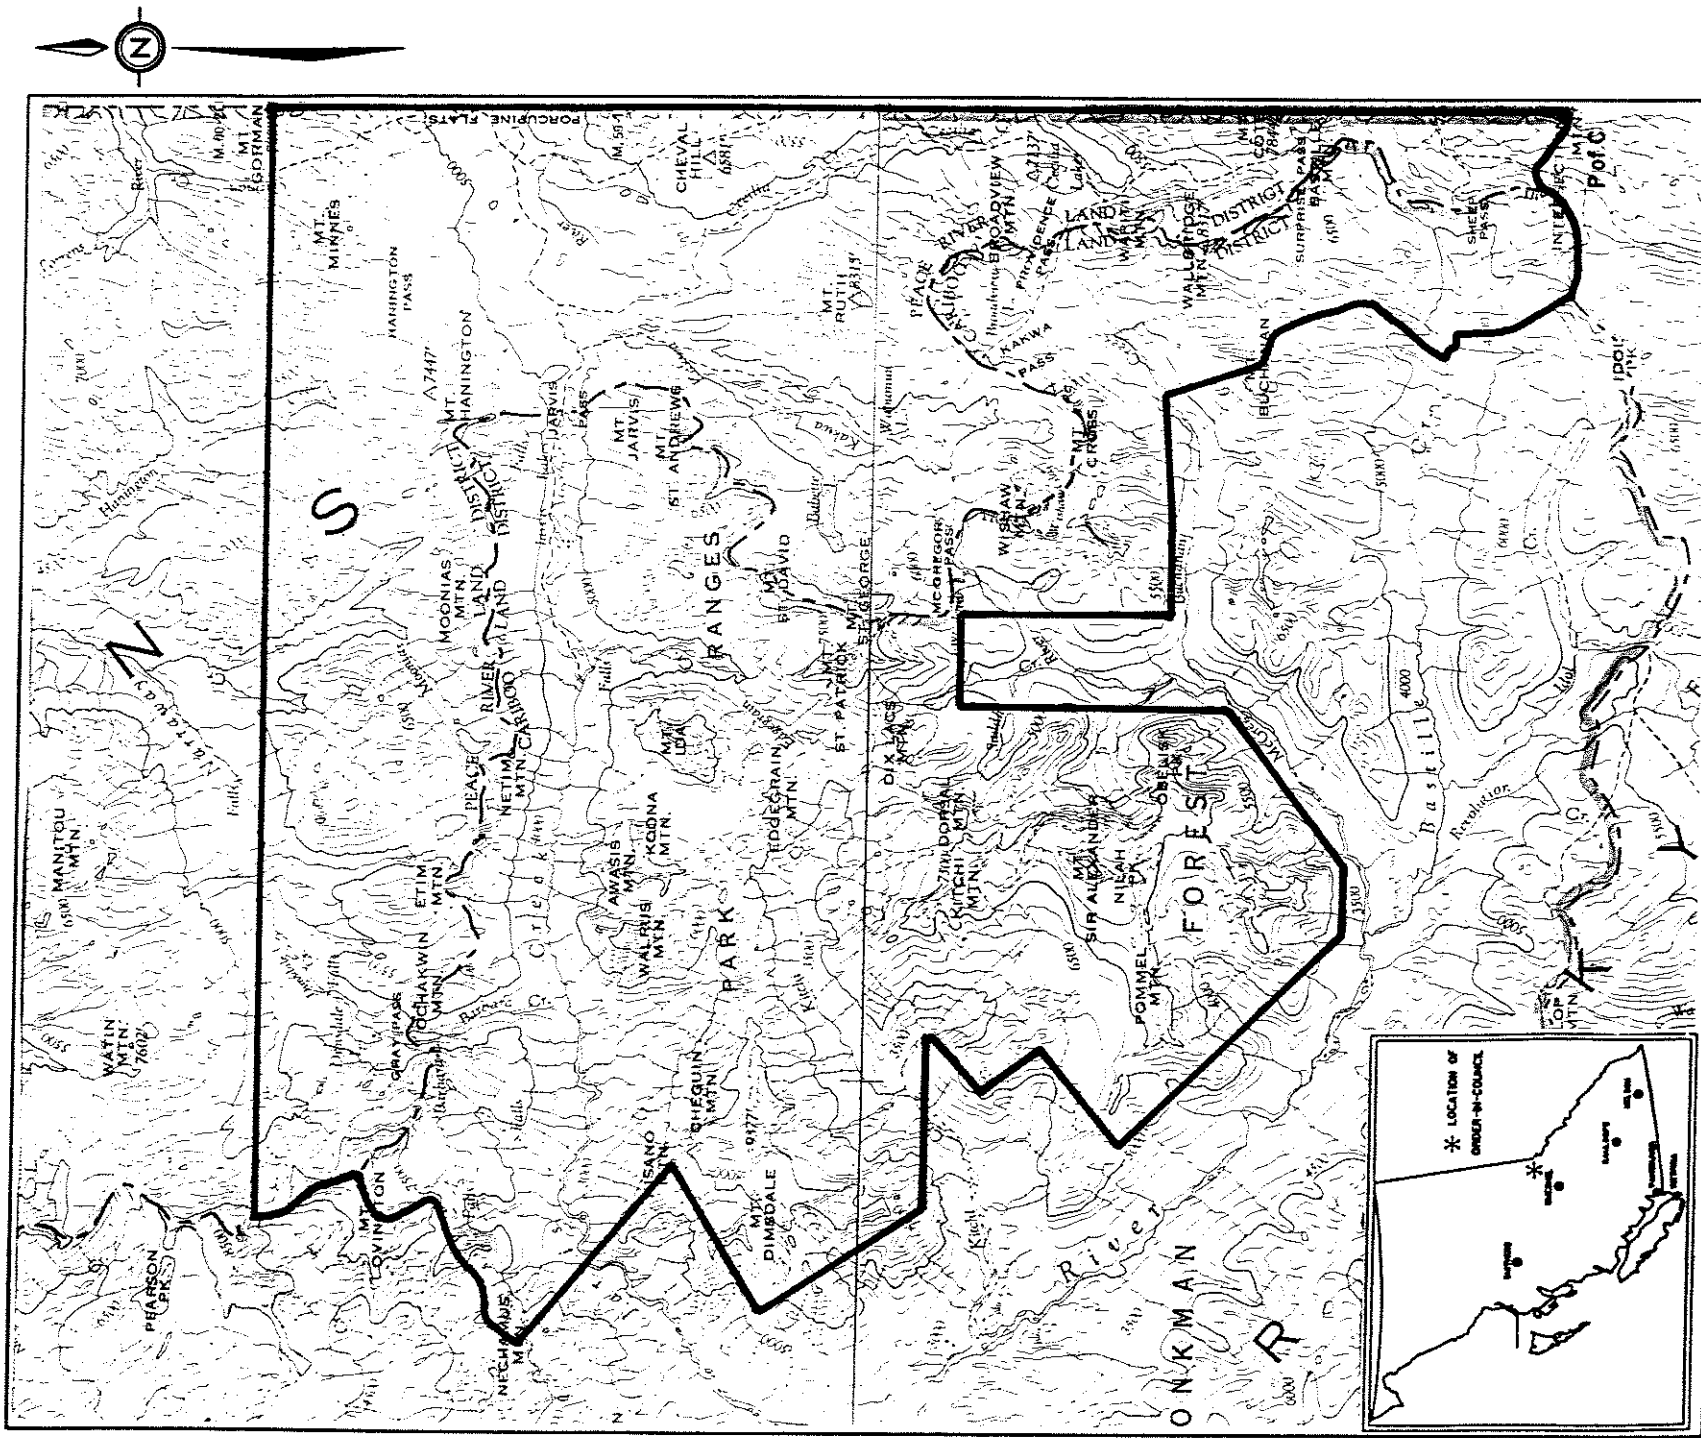

FILE 03280 003 671

**Province of British Columbia**  
Ministry of Energy, Mines and Petroleum Resources  
MINERAL RESOURCES DIVISION - TITLES BRANCH

**KAKWA MINERAL AND PLACER RESERVE**

SCALE - 1 : 250 000

CONTOUR INTERVAL - 500 FEET

MINING DIVISION LIARD, CARIBOO	SKETCH PREPARED BY J LEEDHAM
LAND DISTRICT PEACE RIVER, CARIBOO	MINERAL TITLES DRAUGHTING, VICTORIA
MAP NO. 93H/15E, 16E8W 931/1E&W, 2E	DATE 87-07-09