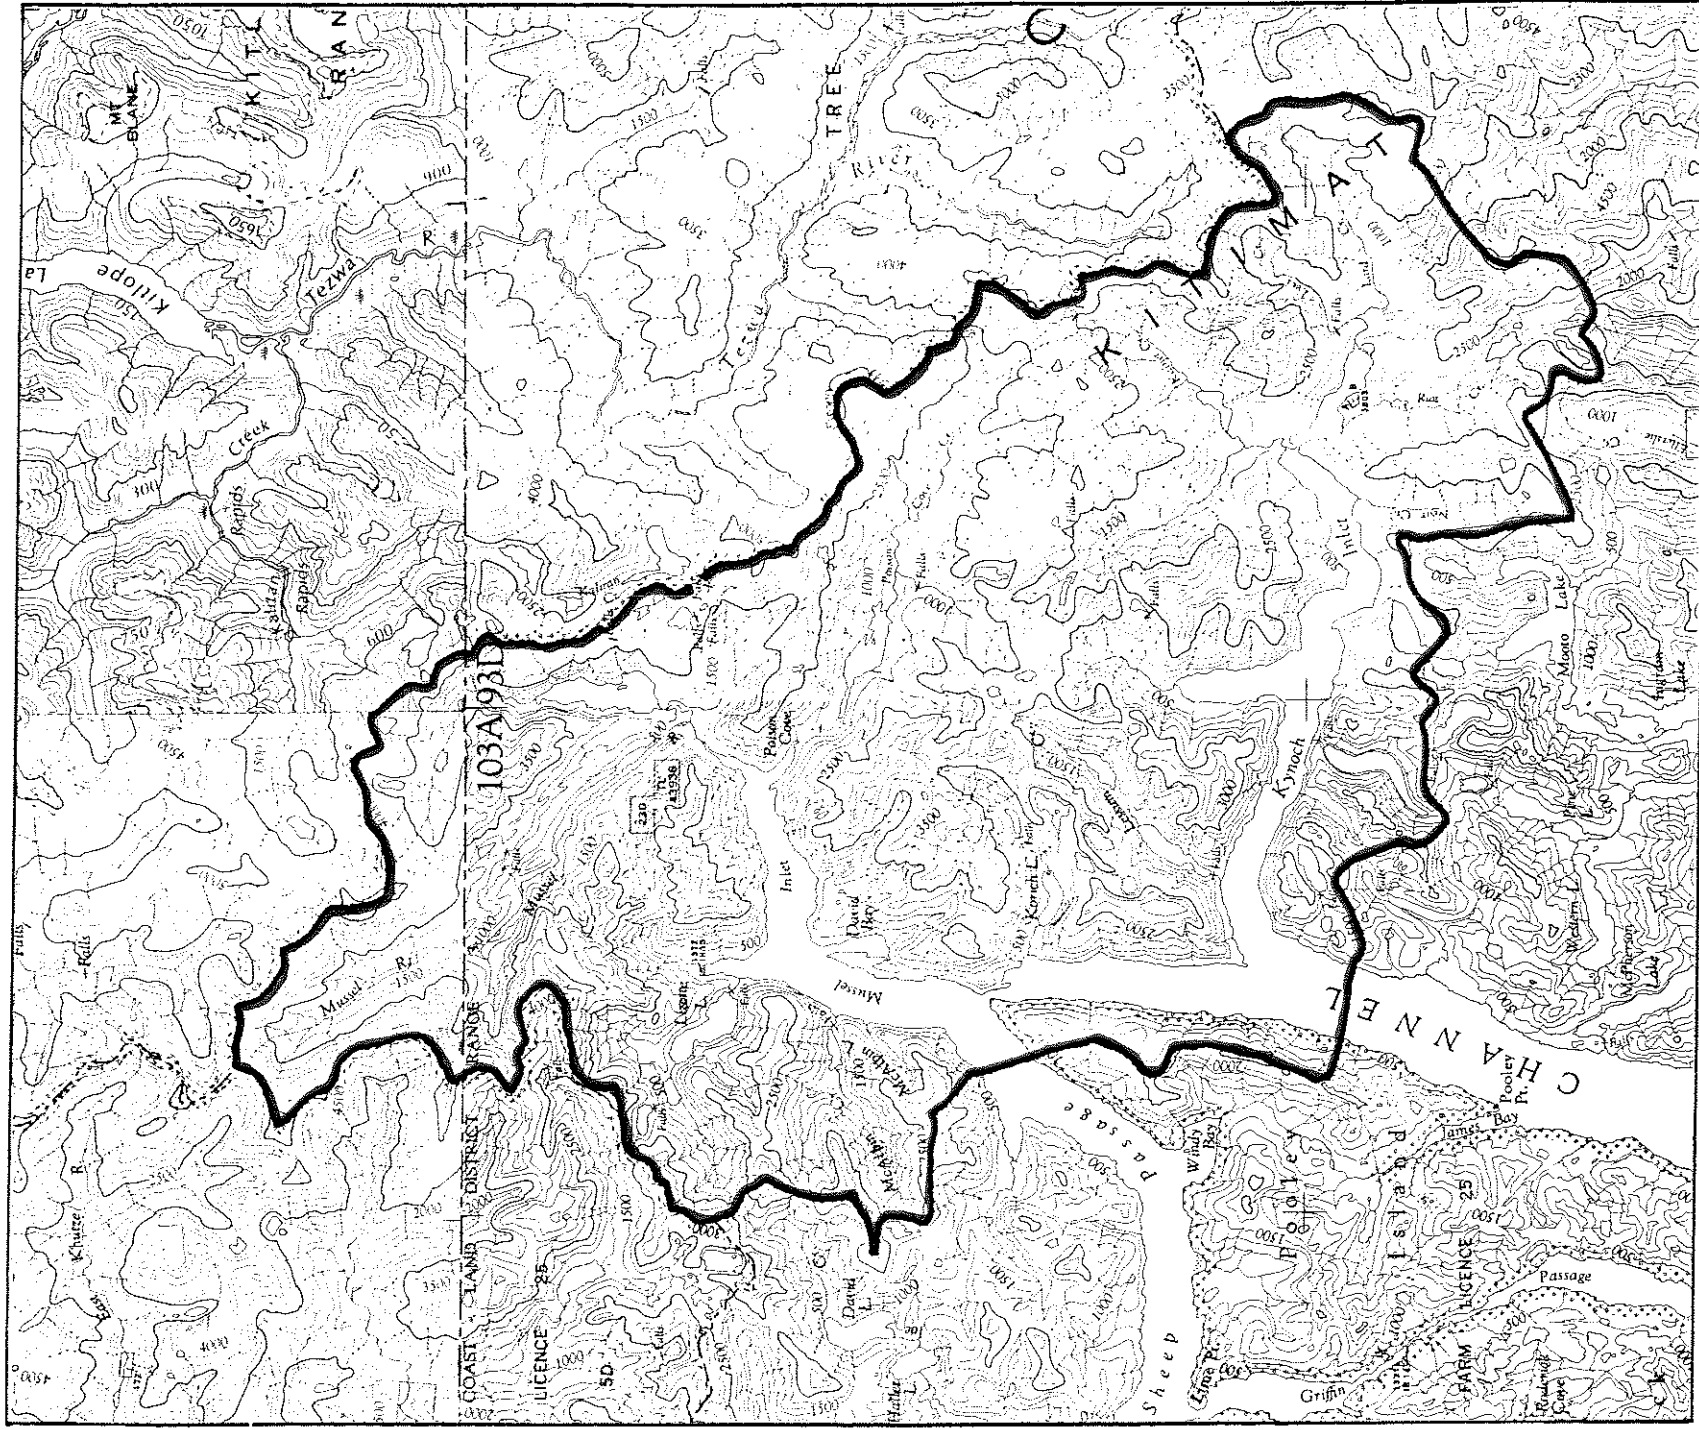

FILE 03280-003-682

**Province of British Columbia**  
Ministry of Energy, Mines and Petroleum Resources  
MINERAL RESOURCES BRANCH-TITLES DIVISION

**MUSSEL-KYNOCH MINERAL & PLACER RESERVE**

SCALE- 1 : 250 000

CONTOUR INTERVAL- 500 FEET

MINING DIVISION SKEENA	SKETCH PREPARED BY R.G.C.J.
LAND DISTRICT COAST RANGE 4 & 3	MINERAL TITLES DRAUGHTING, VICTORIA B.C.
MAP NO. 93D, 103A & 103H, 93E	DATE 87-05-08