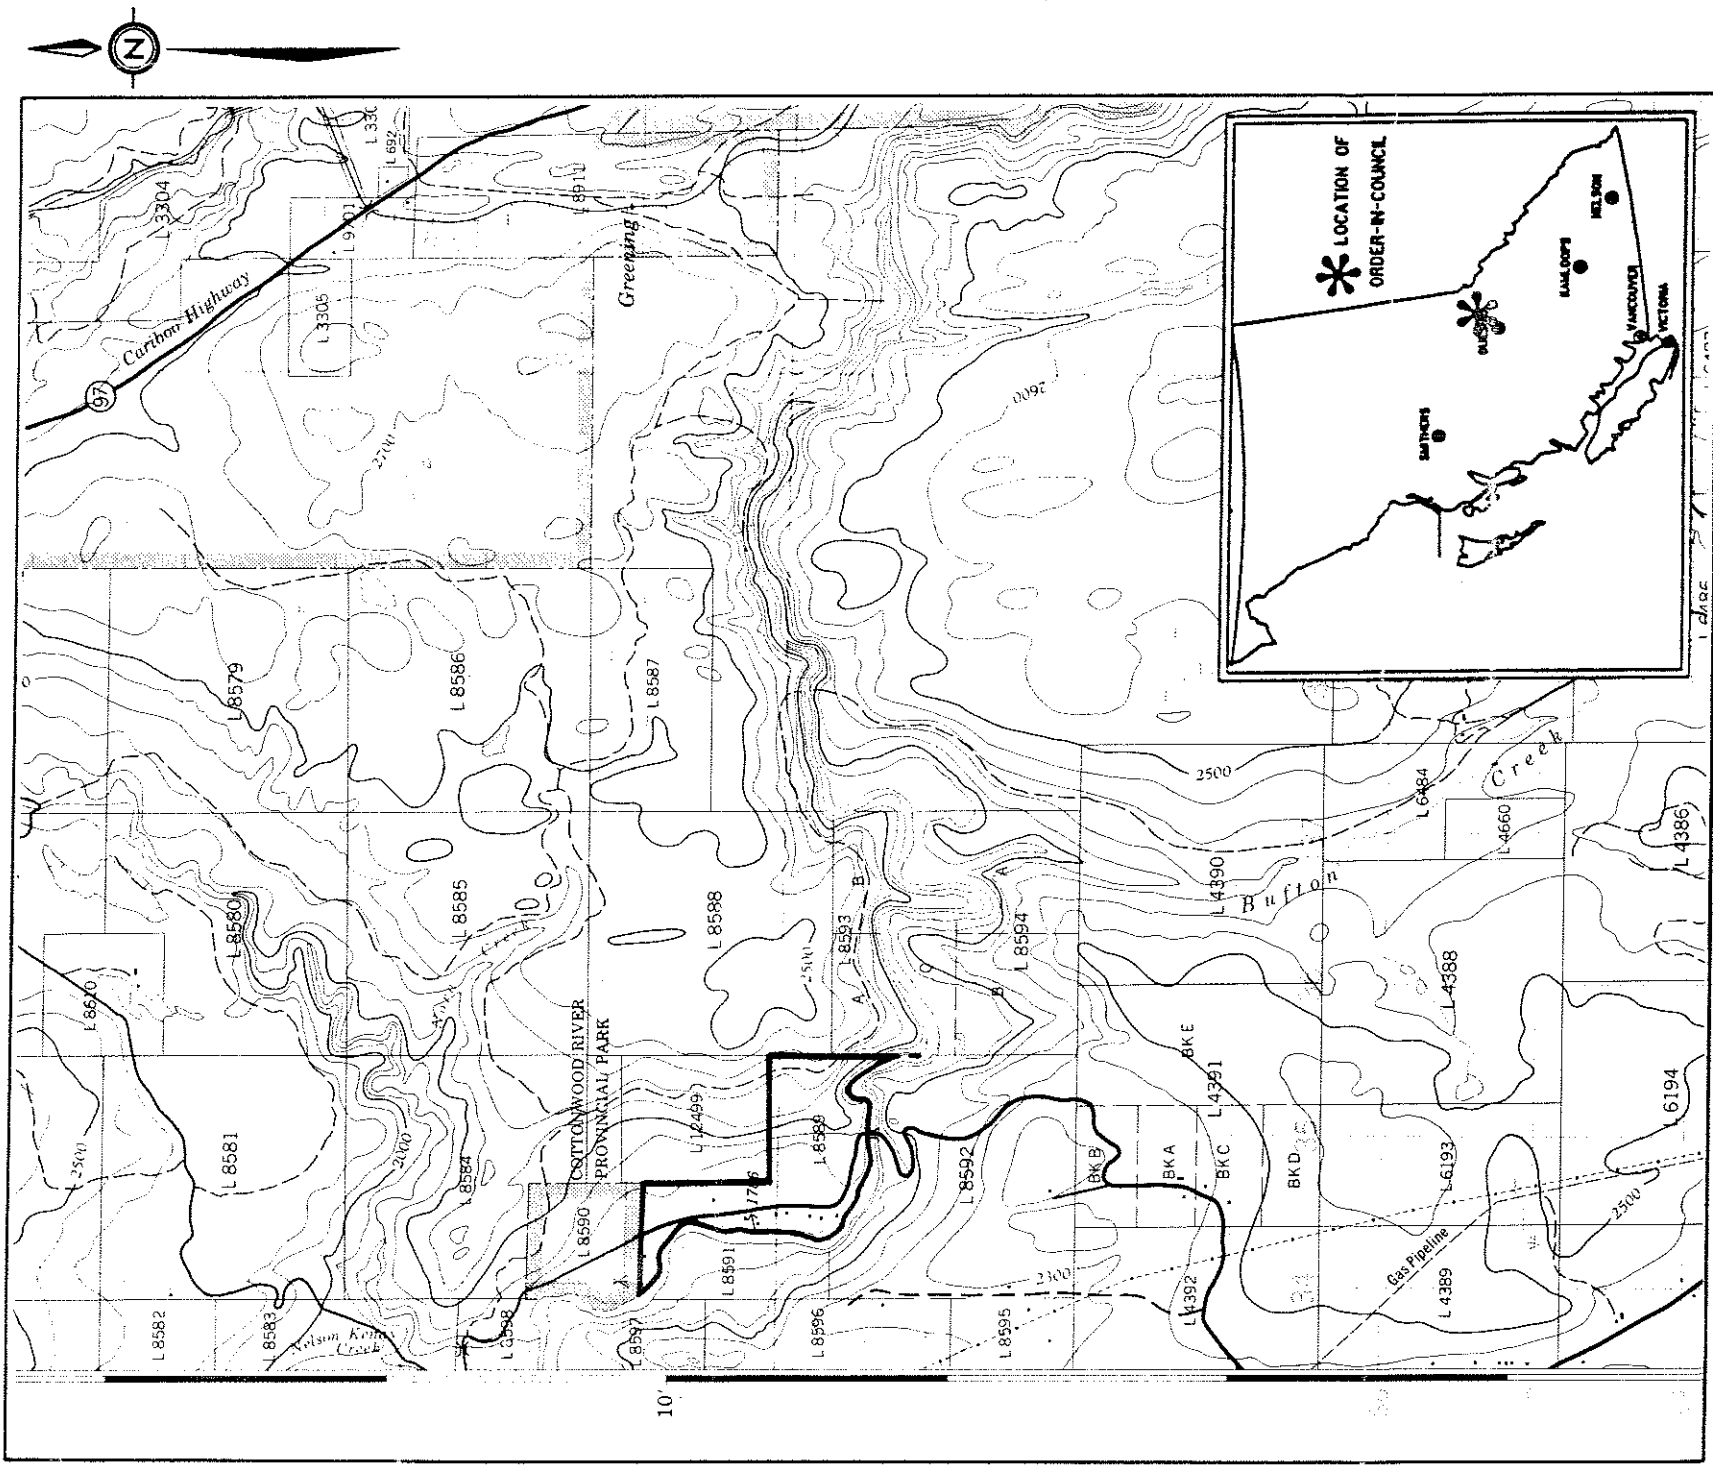

FILE 14280 · 003 · 74 8

**Province of British Columbia**  
Ministry of Energy, Mines and Petroleum Resources  
MINERAL RESOURCES DIVISION - TITLES BRANCH

**GRAVEL PIT MINERAL NO STAKING RESERVE**

SCALE - 1 : 50 000

CONTOUR INTERVAL - 100 ft.

MINING DIVISION	CARIBOO	SKETCH PREPARED BY	M. G.
LAND DISTRICT	CARIBOO	MINERAL TITLES DRAUGHTING, VICTORIA	
MAP NO.	93 G/IE	DATE 87 · 08 · 27	