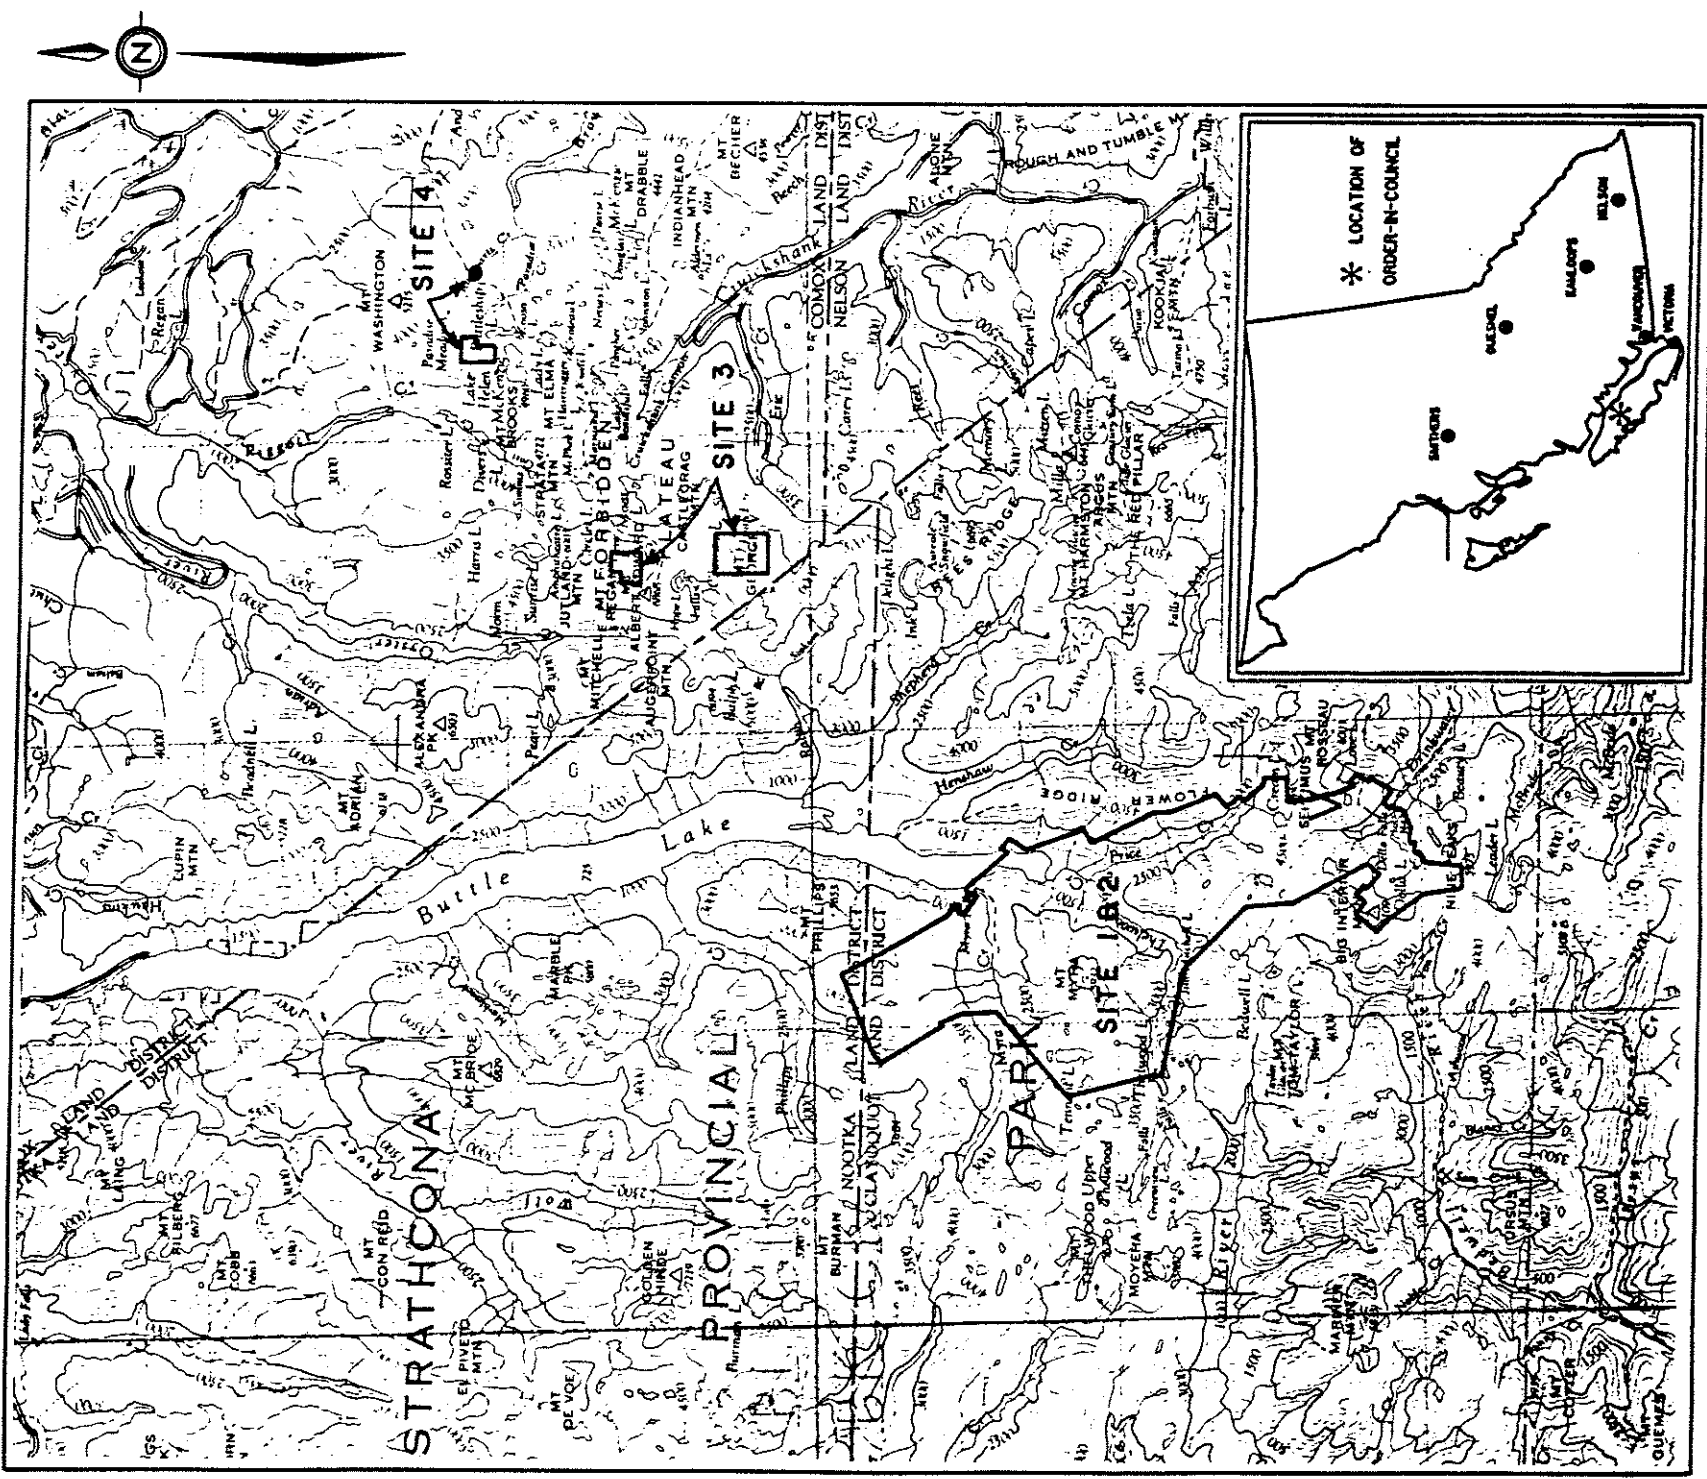

FILE 3280 003 744

Province of British Columbia
Ministry of Energy, Mines and Petroleum Resources
MINERAL RESOURCES DIVISION - TITLES BRANCH

STRATHCONA RECREATION AREA
MINERAL & PLACER RESERVE

SCALE - 1:250 000

CONTOUR INTERVAL - 500 FEET

MINING DIVISION	ALBERNI, NANAIMO	SKETCH PREPARED BY	J LEEDHAM
LAND DISTRICT	NOOTKA, CLAYOQUOT, COMOX	MINERAL TITLES DRAUGHTING,	VICTORIA
MAP NO.	92F/5E, 11W, 12E	DATE	87-06-11