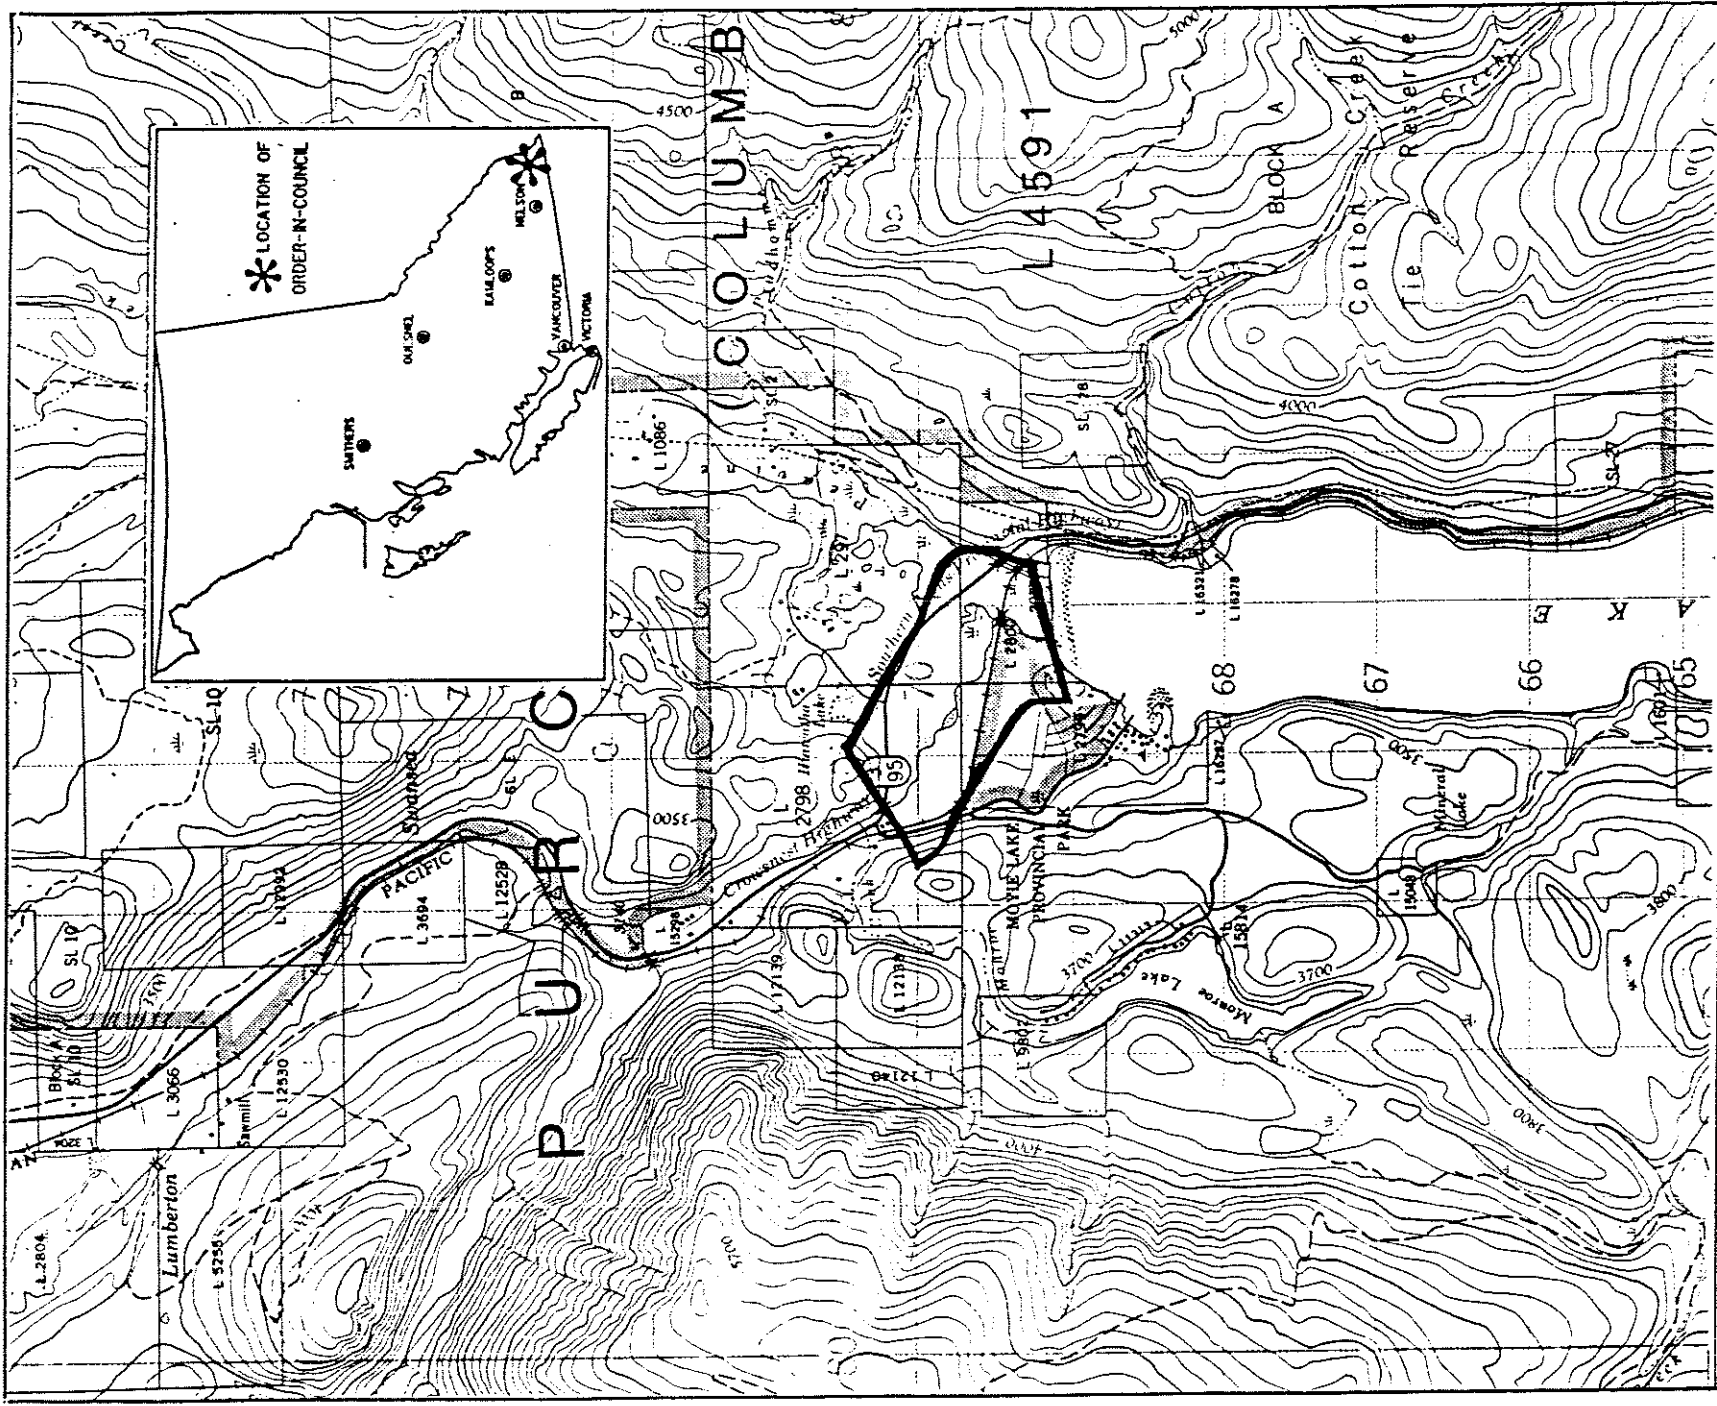

Province of British Columbia
Ministry of Energy, Mines and Petroleum Resources
MINERAL RESOURCES BRANCH-TITLES DIVISION

Area 2 Moyie River Recreational Panning Reserve

SCALE- 1:50 000

CONTOUR INTERVAL-100ft.

MINING DIVISION FORT STEELE	SKETCH PREPARED BY WR
LAND DISTRICT KOOTENAY	MINERAL TITLES DRAUGHTING, VICTORIA B.C.
MAP NO. 826/5W	DATE 86.05.20.