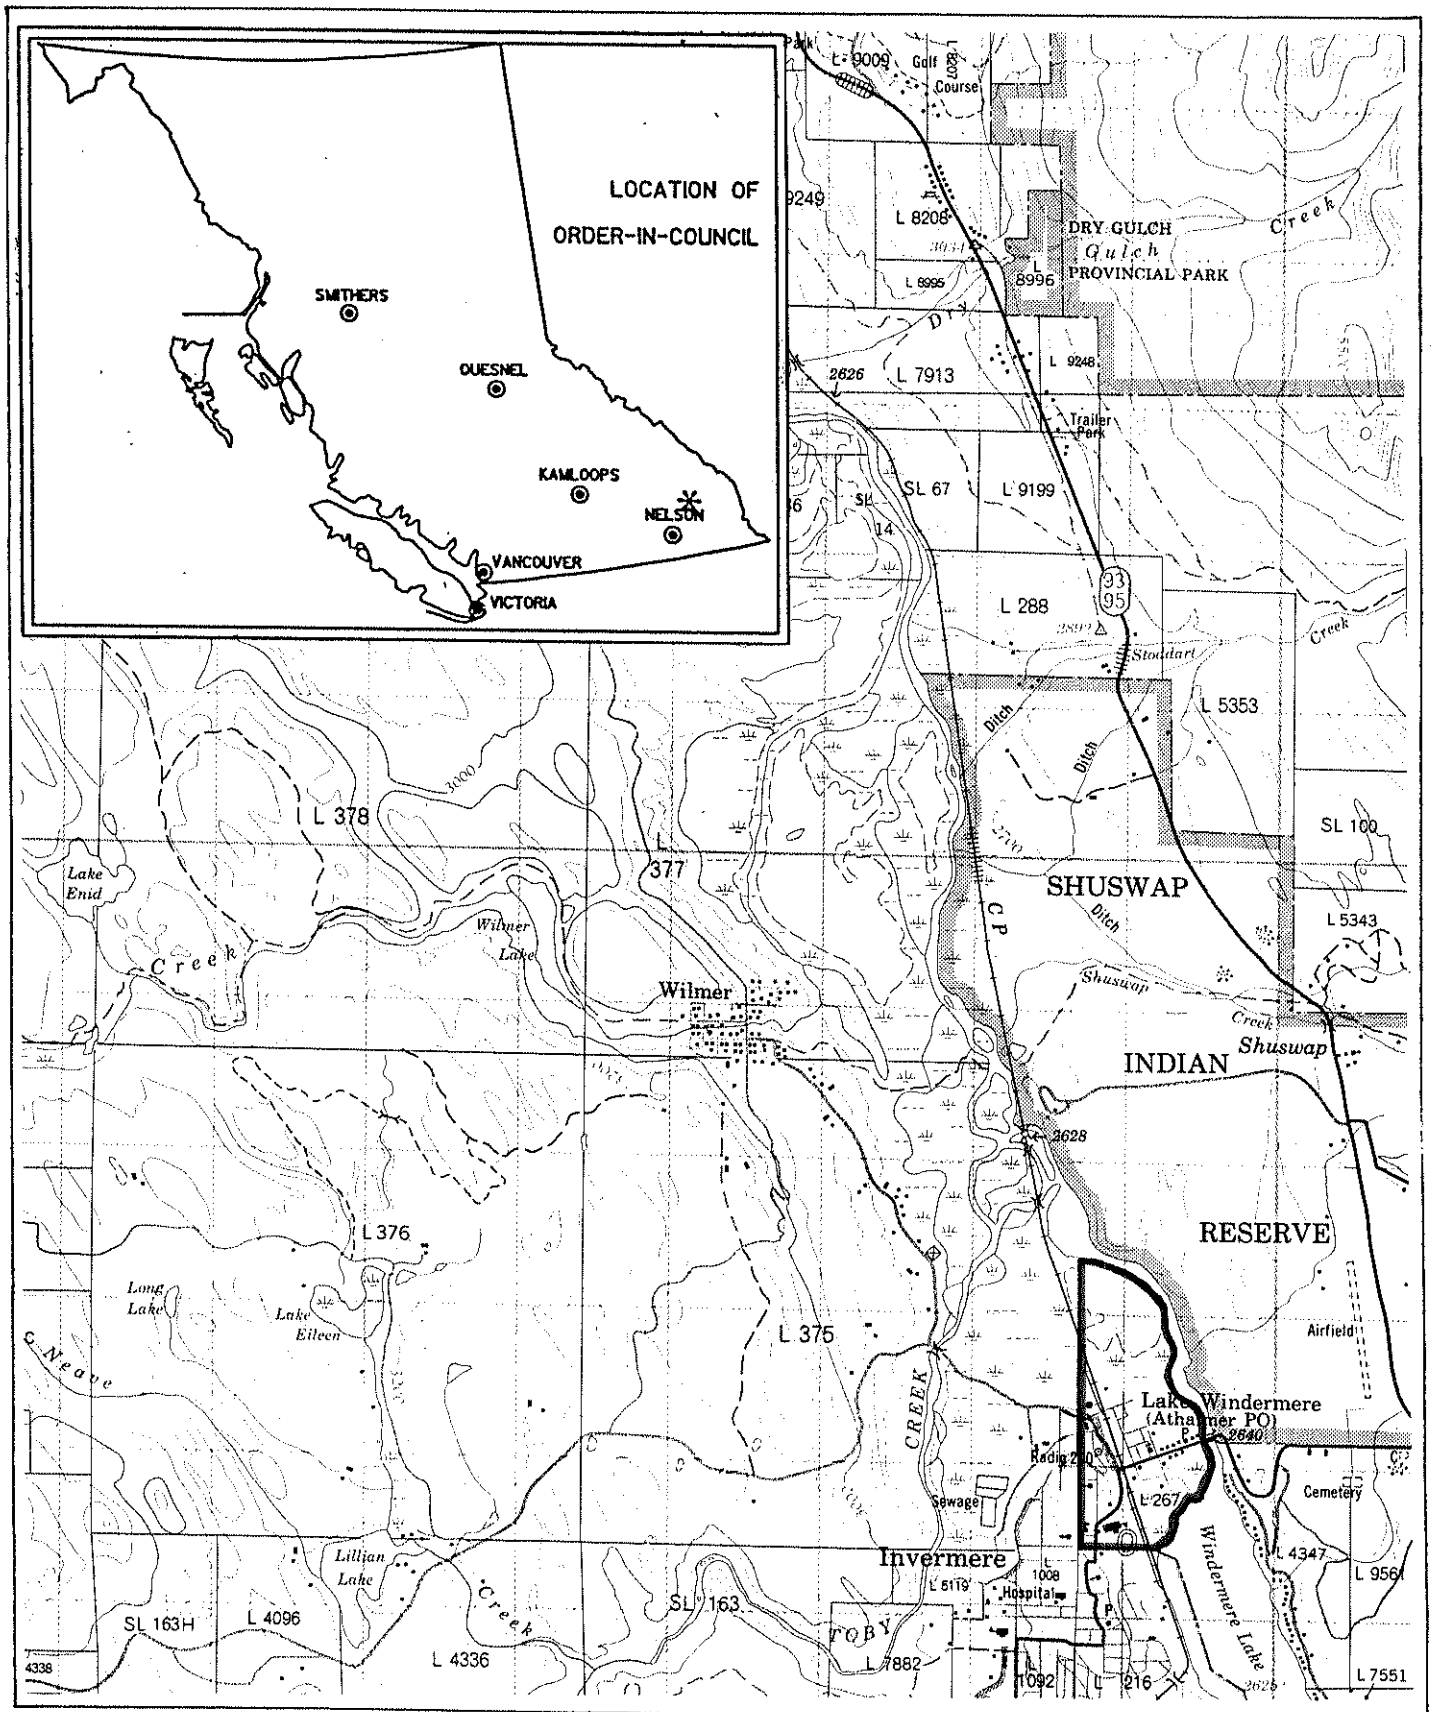

Province of British Columbia
Ministry of Energy, Mines and Petroleum Resources
MINERAL RESOURCES BRANCH-TITLES DIVISION

LANDS, PARKS, and HOUSING RESERVE

SCALE-1:50 000

CONTOUR INTERVAL- 100 ft.

MINING DIVISION GOLDEN	SKETCH PREPARED BY J.B. JARVIS
LAND DISTRICT KOOTENAY	MINERAL TITLES DRAUGHTING, VICTORIA B.C.
MAP NO. 82K/9E	DATE 86-06-23