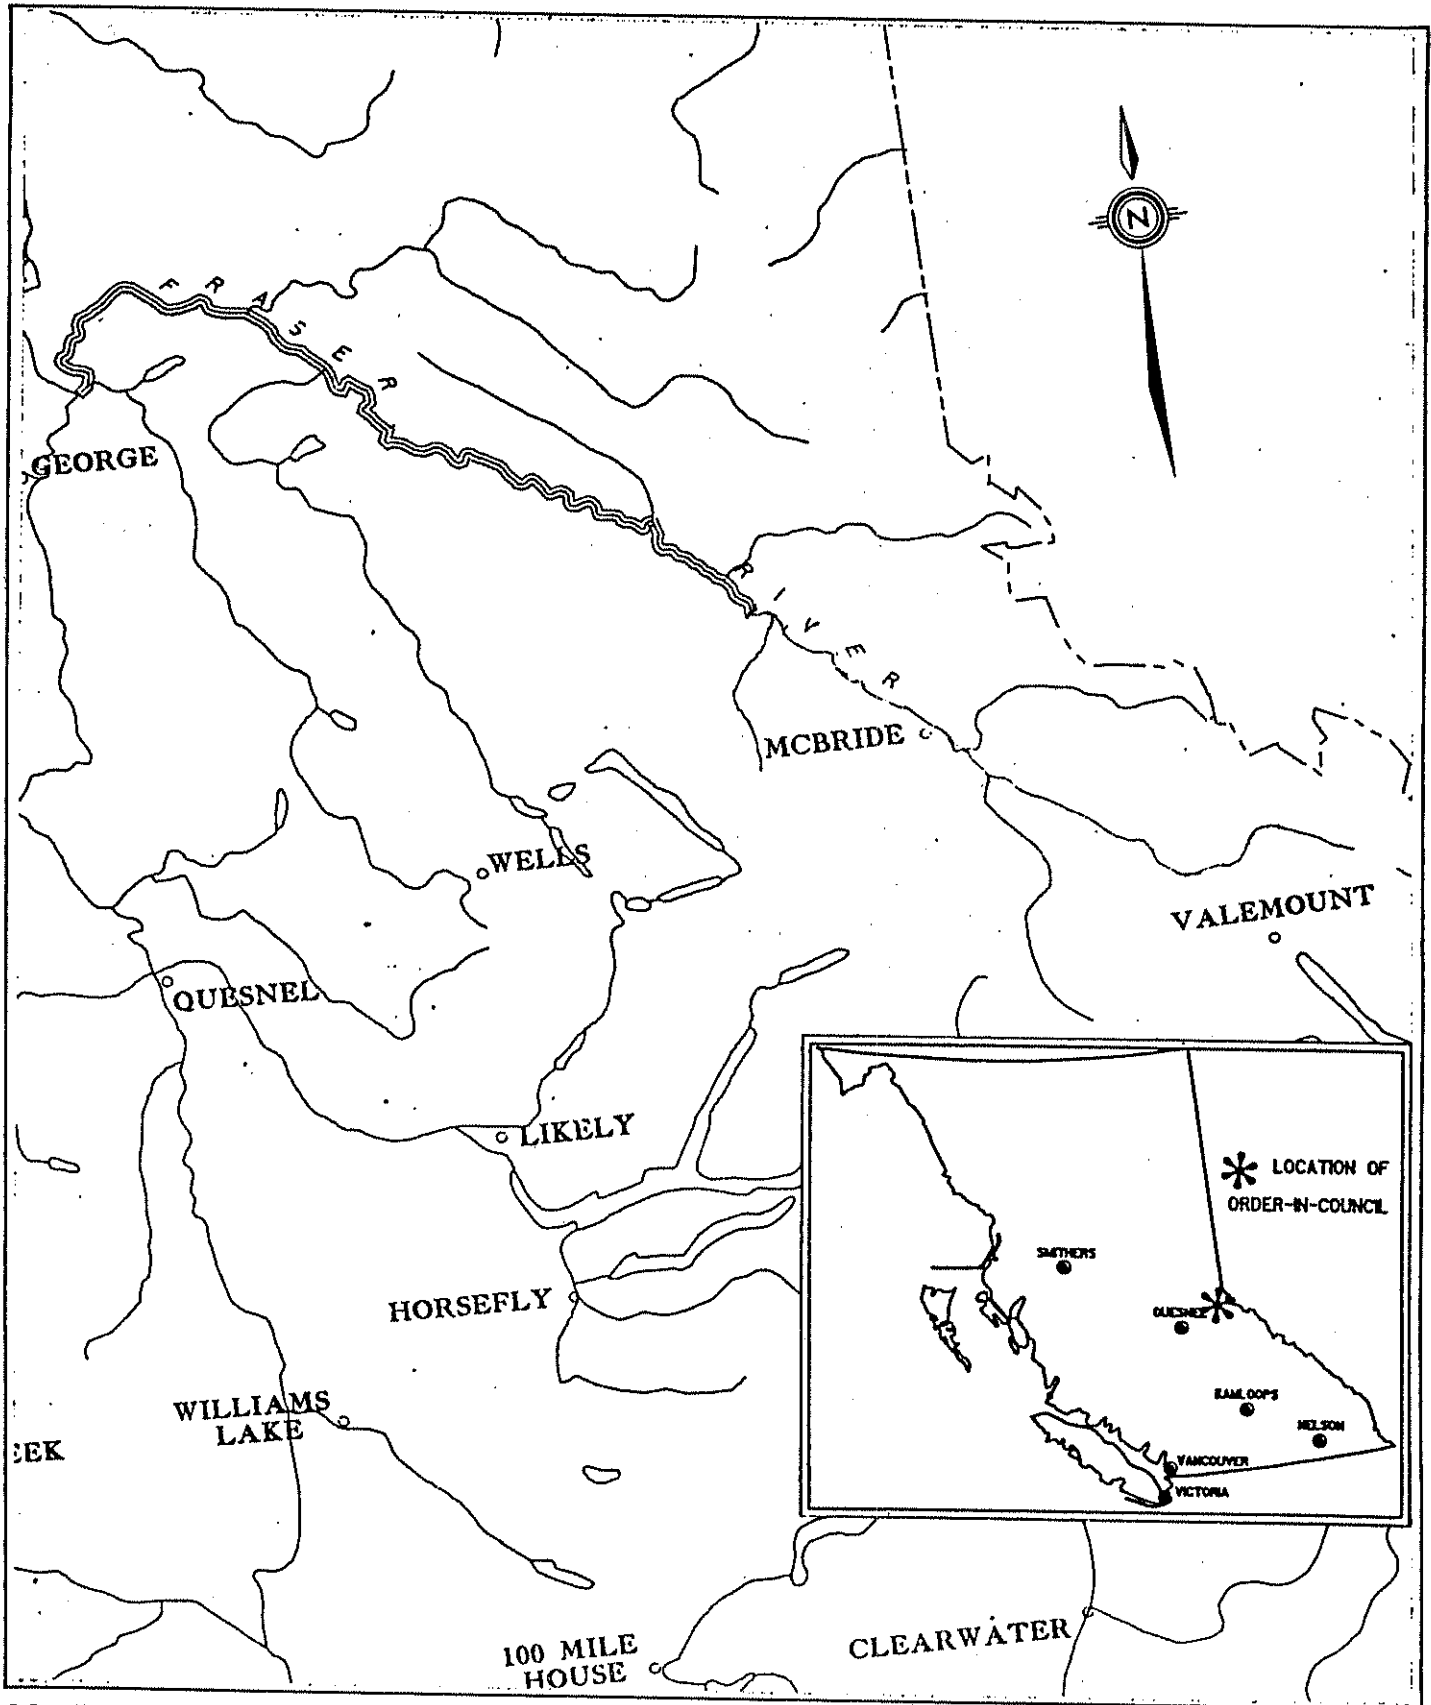

Province of British Columbia
Ministry of Energy, Mines and Petroleum Resources
MINERAL RESOURCES BRANCH-TITLES DIVISION

Addition to Fraser River Designated Placer Area

SCALE- 1:1 000 000

CONTOUR INTERVAL- N/A

MINING DIVISION CARIBOO	SKETCH PREPARED BY M. GALLARD
LAND DISTRICT CARIBOO	MINERAL TITLES DRAUGHTING, VICTORIA B.C.
MAP NO. 93G/15E, H/10, 11E, 13E, 14, 15W, 1/4, J/1, 2E, 8W	DATE 86-09-25