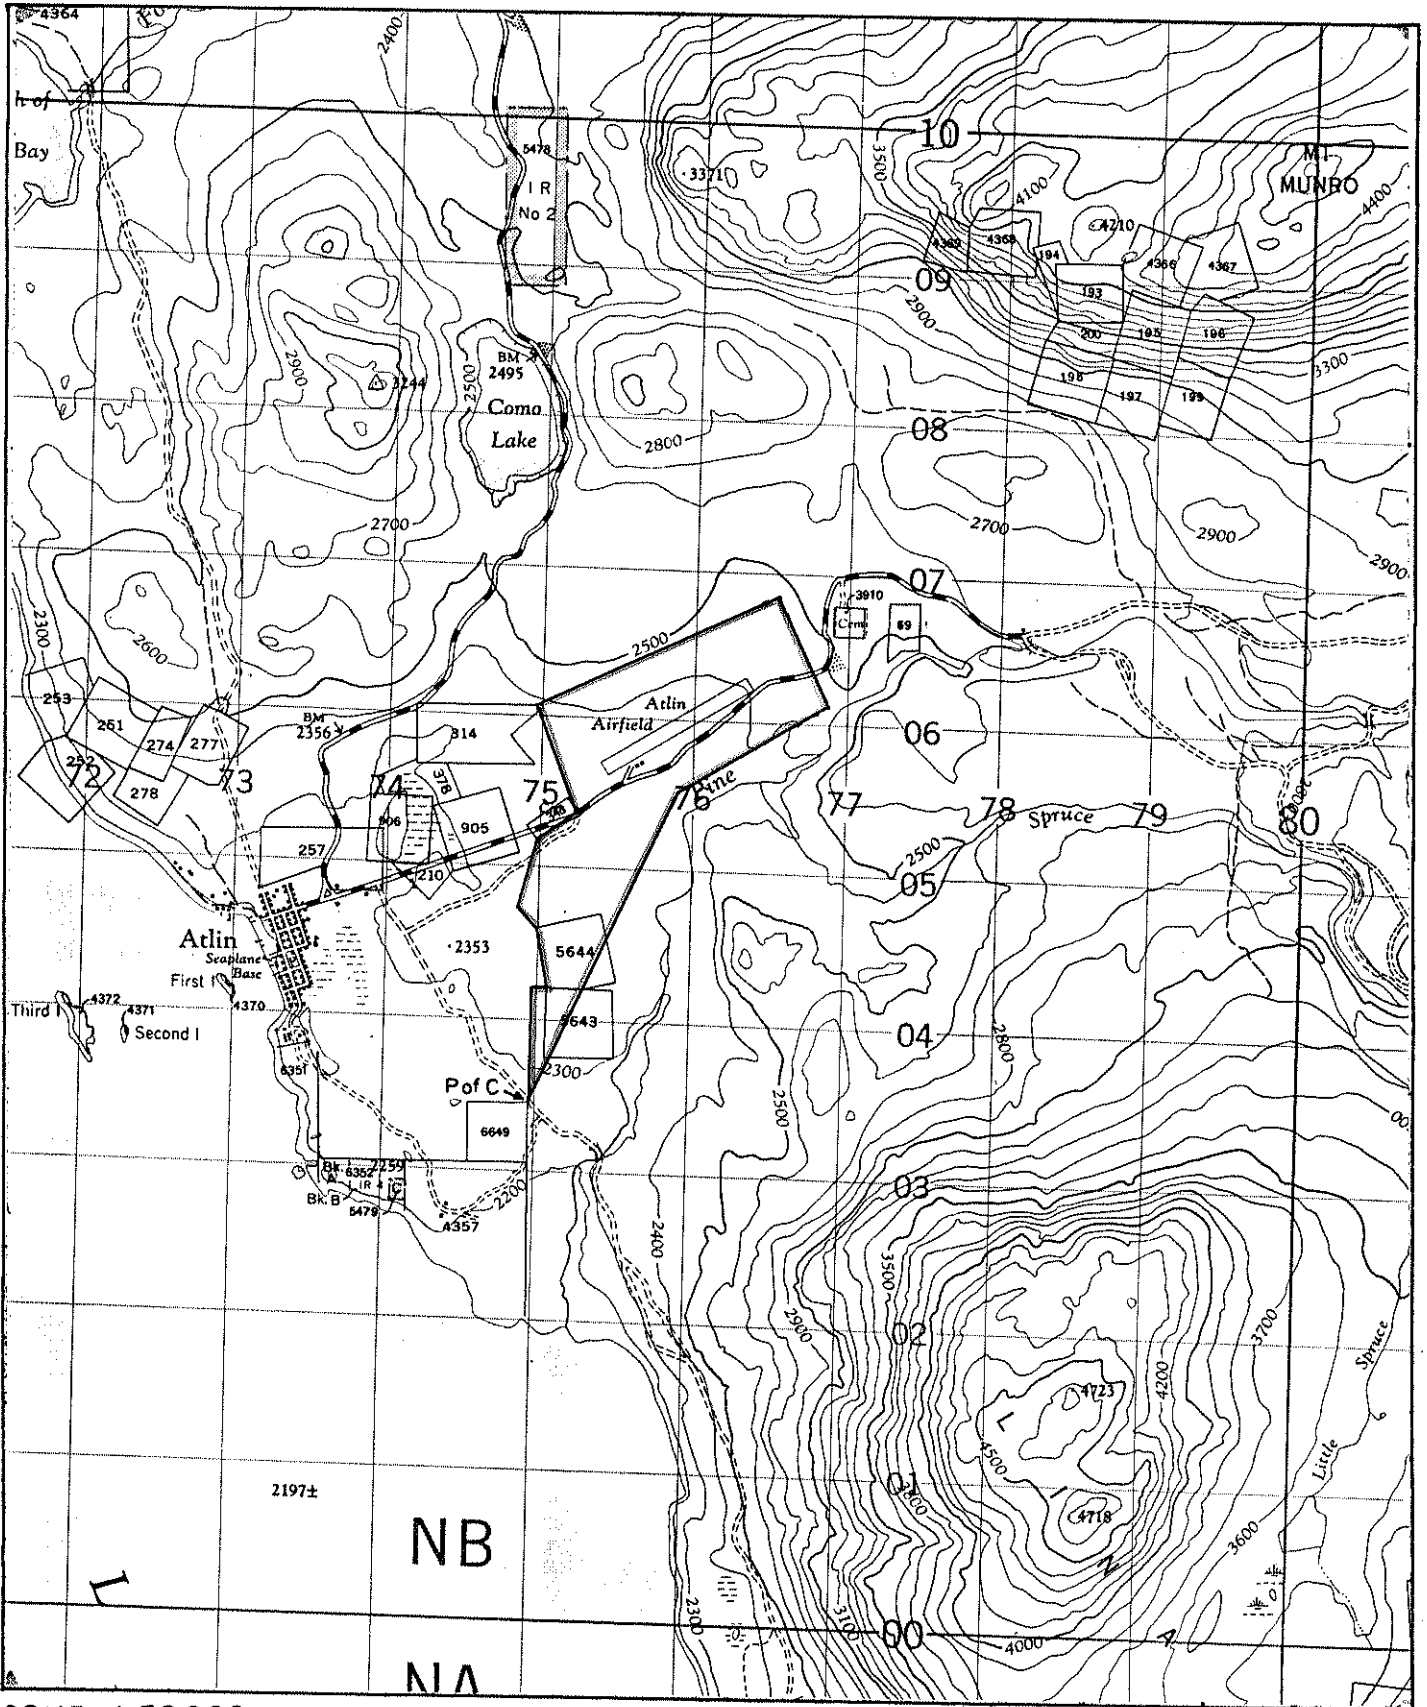

**Province of British Columbia**  
 Ministry of Energy, Mines and Petroleum Resources  
 MINERAL RESOURCES BRANCH-TITLES DIVISION  
 ATLIN AIRPORT MINERAL & PLACER RESERVE

SCALE- 1:50000

CONTOUR INTERVAL- 100 ft.

MINING DIVISION ATLIN	SKETCH PREPARED BY K. DEMPSTER
LAND DISTRICT CASSIAR	MINERAL TITLES DRAUGHTING, VICTORIA B.C.
MAP NO. 104 N/12E	DATE 85-01-11