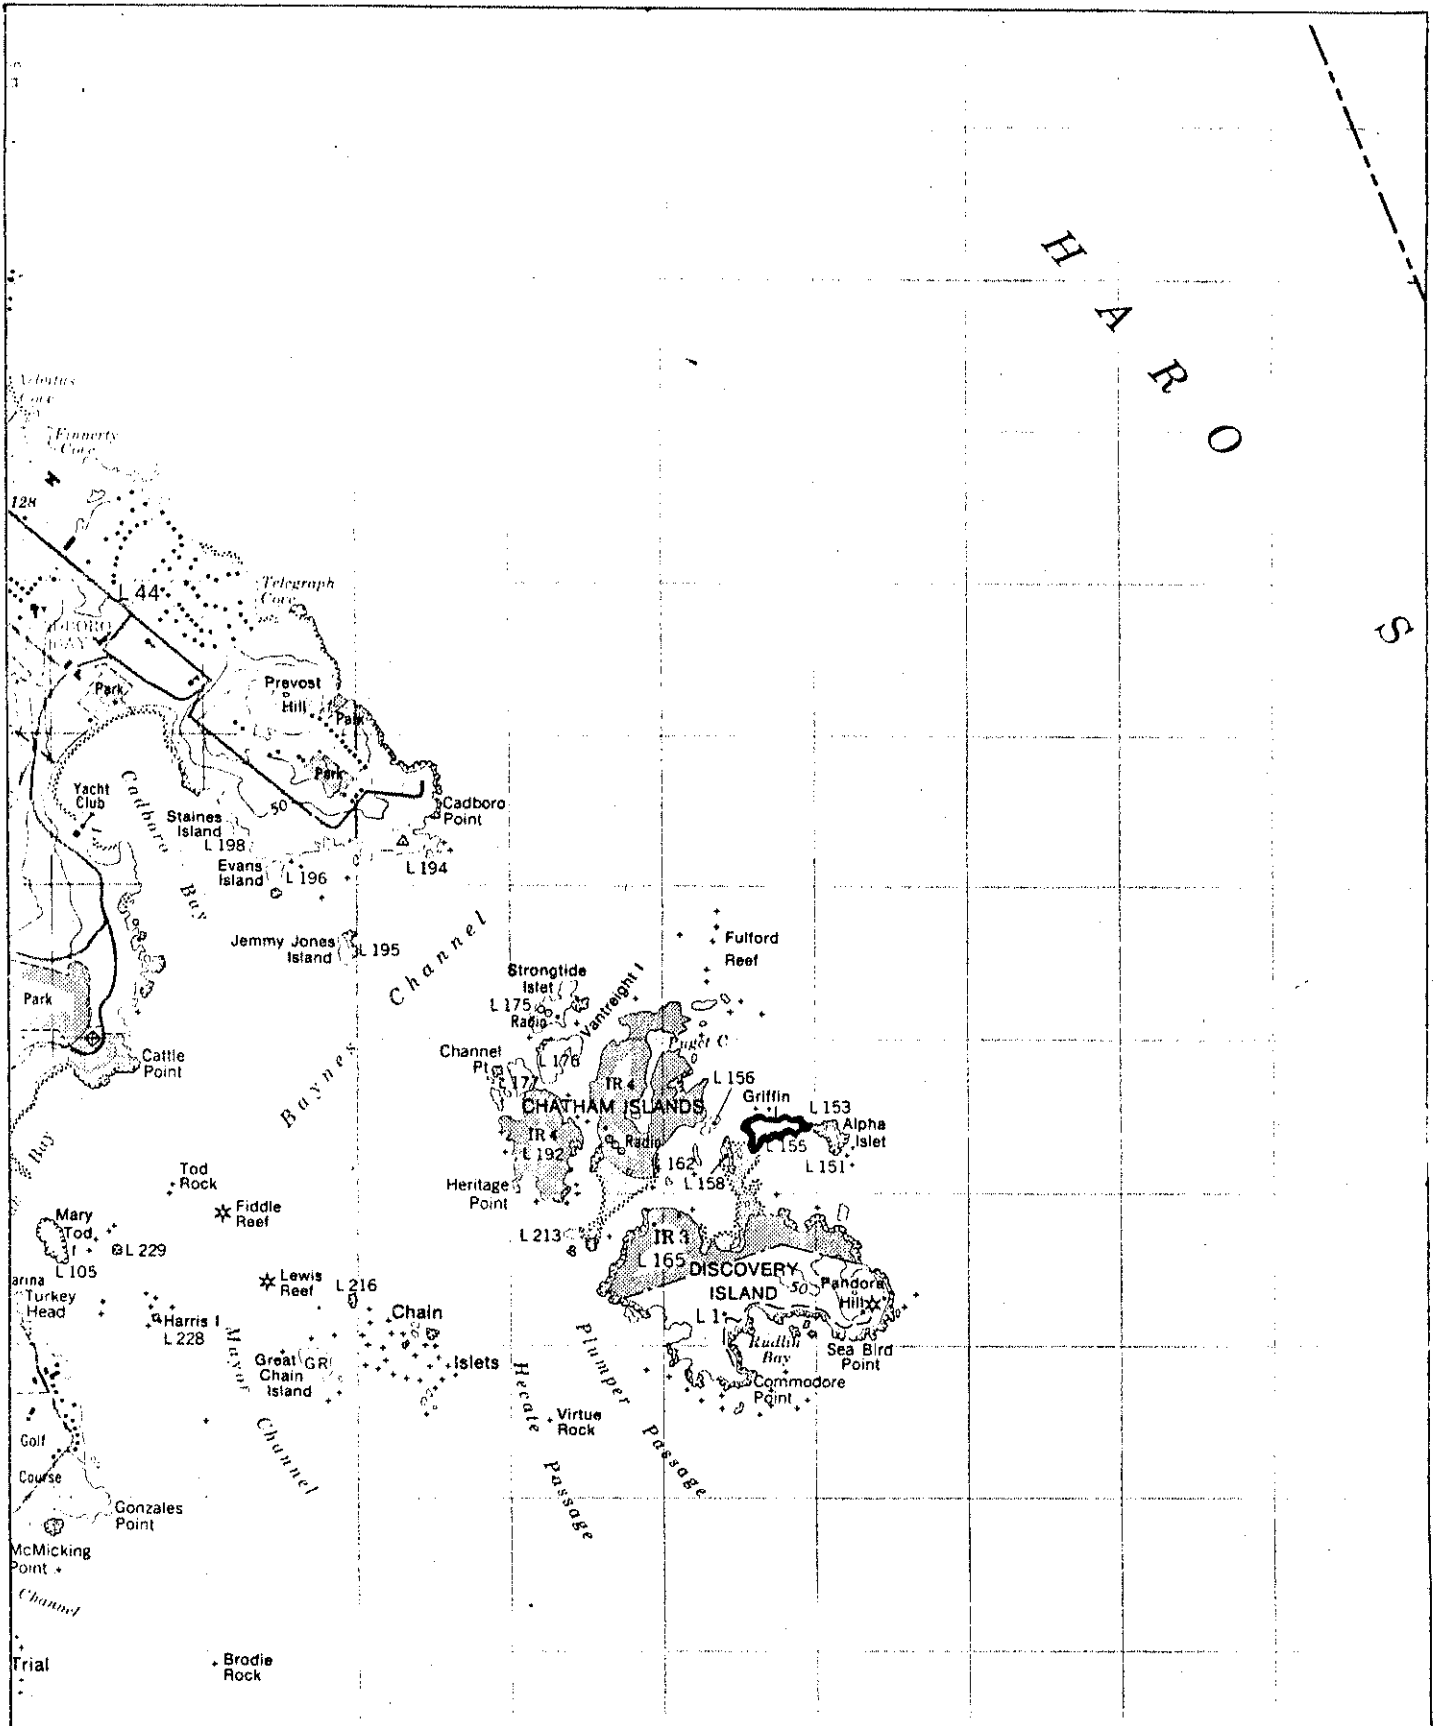

Province of British Columbia
Ministry of Energy, Mines and Petroleum Resources
MINERAL RESOURCES BRANCH-TITLES DIVISION

EXTENSION OF ECOLOGICAL RESERVE 94; GRIFFIN ISLAND

SCALE- 1:50 000

CONTOUR INTERVAL- 100 FEET

MINING DIVISION	VICTORIA	SKETCH PREPARED BY D.DJAFAR-ZADE
LAND DISTRICT	VICTORIA	MINERAL TITLES DRAUGHTING, VICTORIA B.C.
MAP NO.	92B/6	DATE 83-06-03