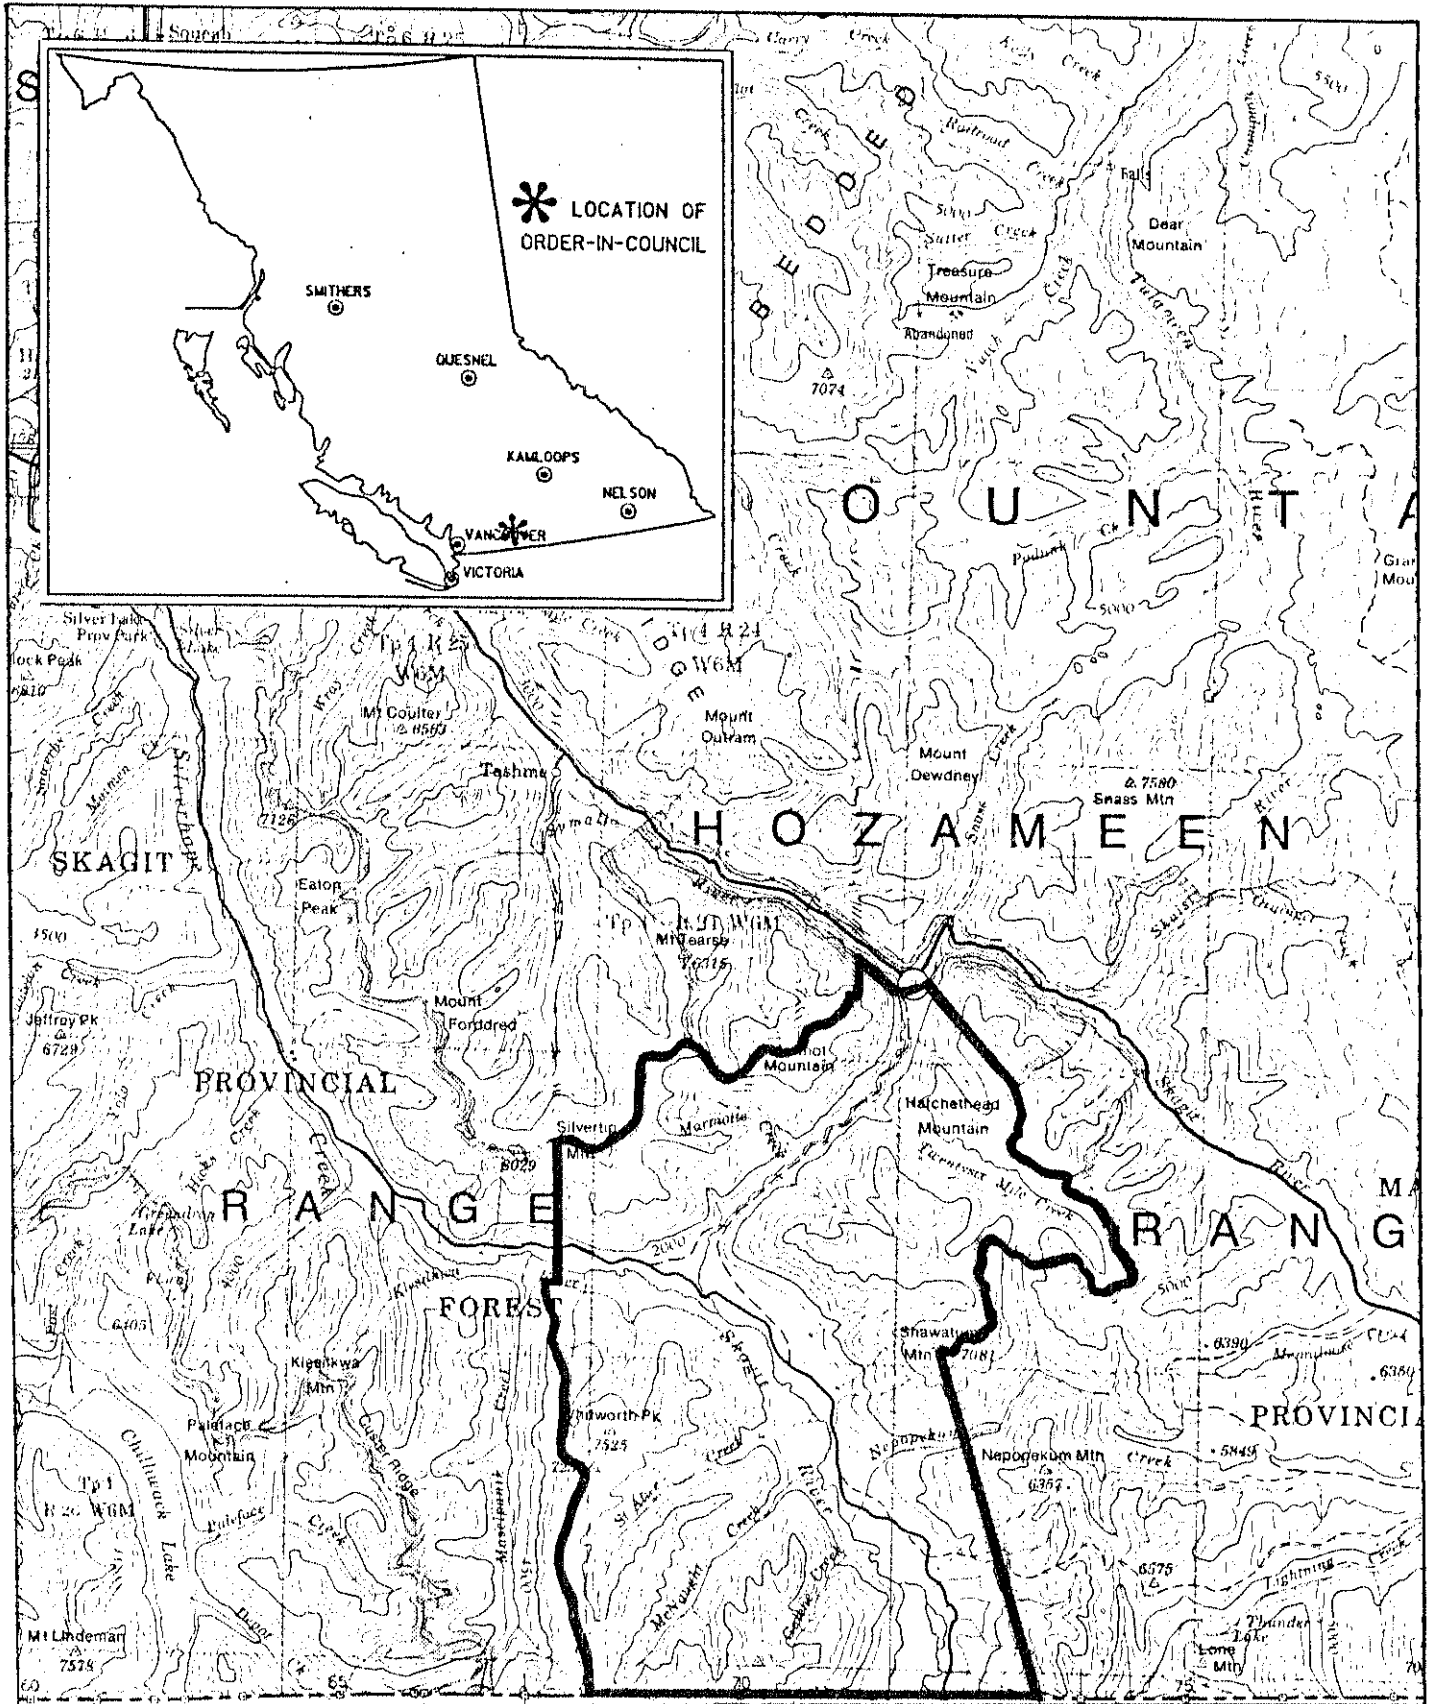

Province of British Columbia
Ministry of Energy, Mines and Petroleum Resources
MINERAL RESOURCES BRANCH-TITLES DIVISION

Skagit Valley Recreation Area Reserve

SCALE- 1: 250 000

CONTOUR INTERVAL- 500 ft.

MINING DIVISION NEW WESTMINSTER	SKETCH PREPARED BY M. G.
LAND DISTRICT YALE DIVISION OF YALE	MINERAL TITLES DRAUGHTING, VICTORIA B.C.
MAP NO. 92 H/2W, 3E	DATE 85-08-07