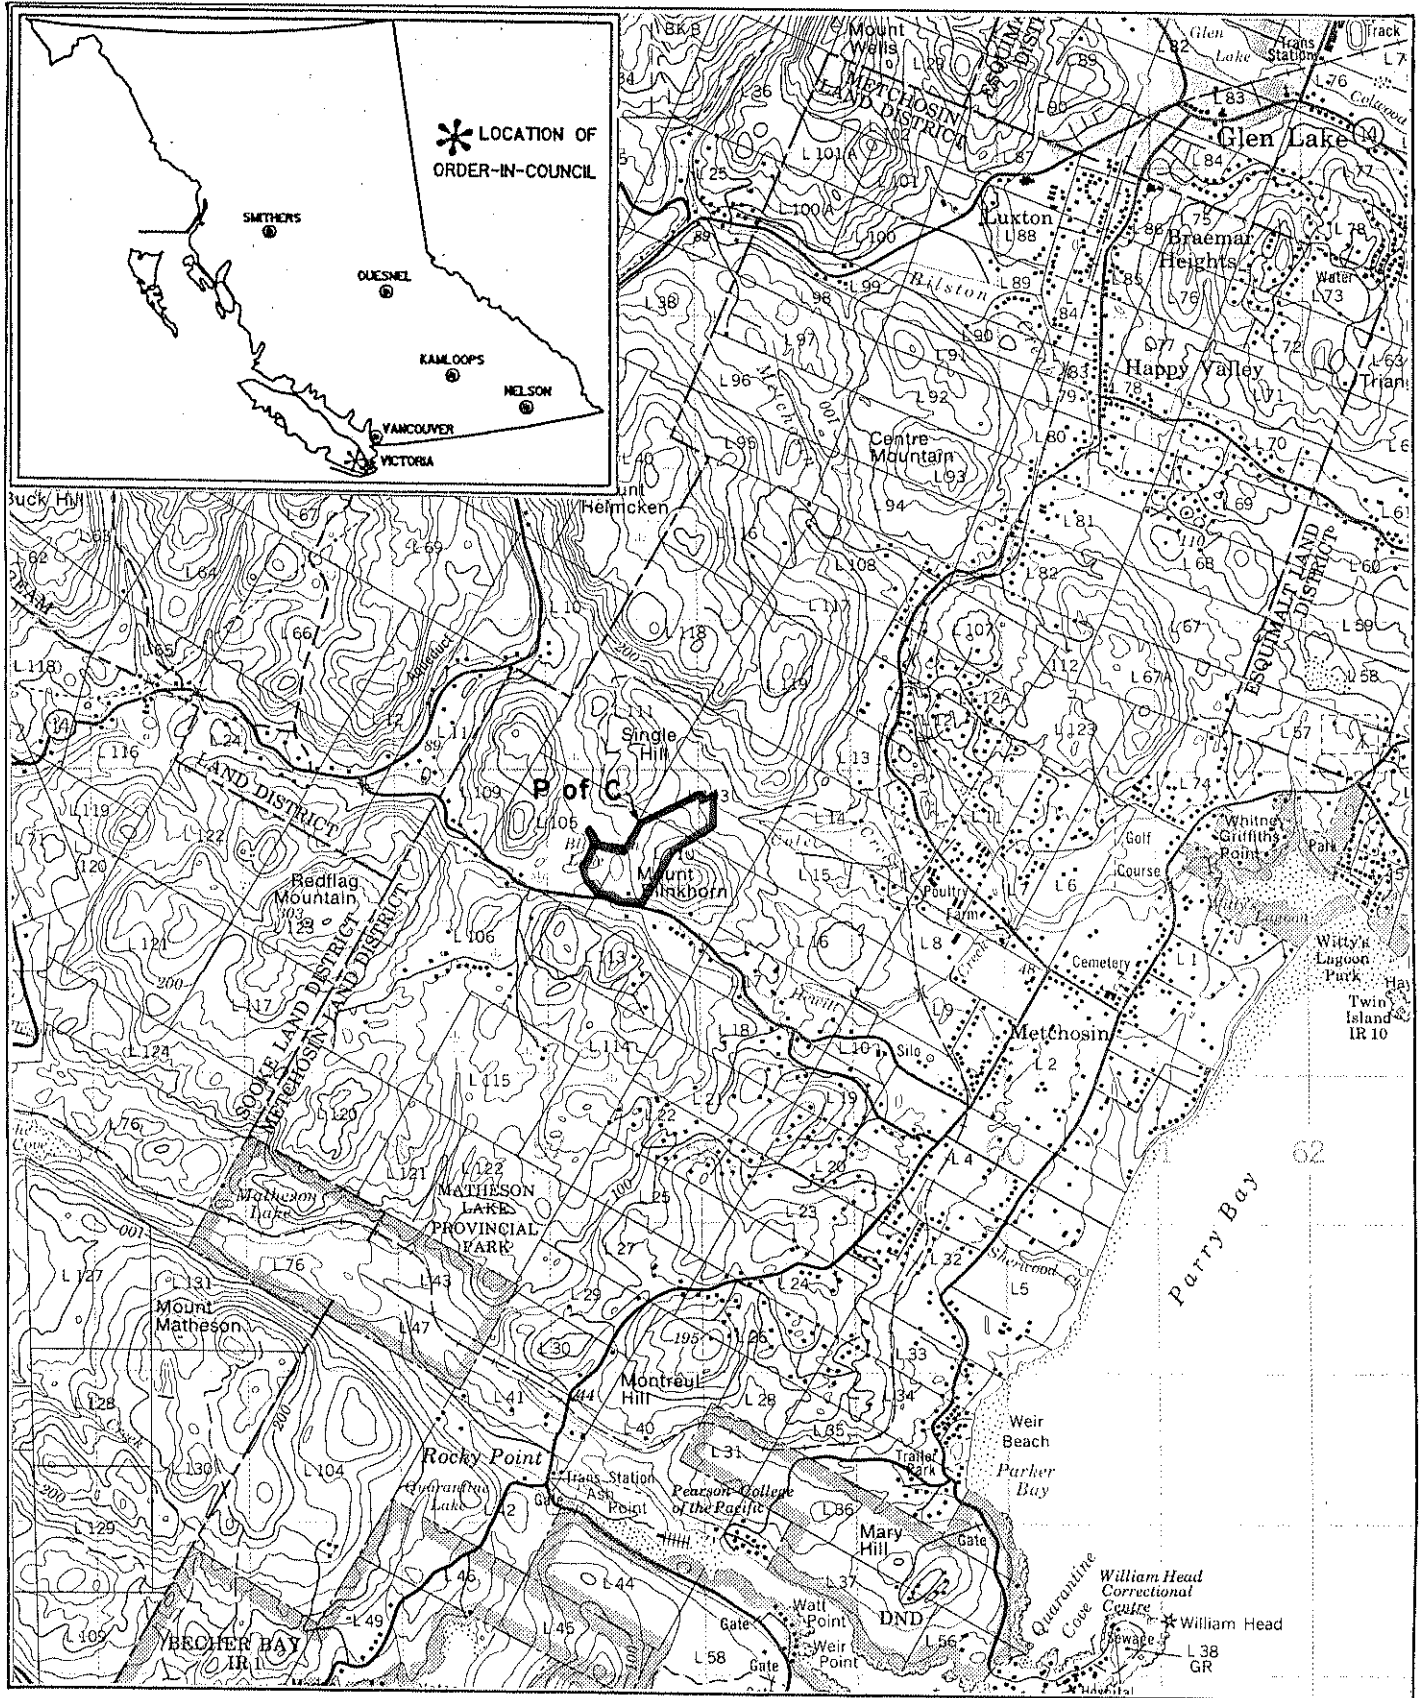

Province of British Columbia
Ministry of Energy, Mines and Petroleum Resources
MINERAL RESOURCES BRANCH-TITLES DIVISION

BLINKHORN LAKE RESERVE

SCALE- 1:50 000

CONTOUR INTERVAL- 20 METRES

MINING DIVISION VICTORIA	SKETCH PREPARED BY J. CHAN
LAND DISTRICT METCHOSIN	MINERAL TITLES DRAUGHTING, VICTORIA B.C.
MAP NO. 92B/5Eh	DATE 85-07-18