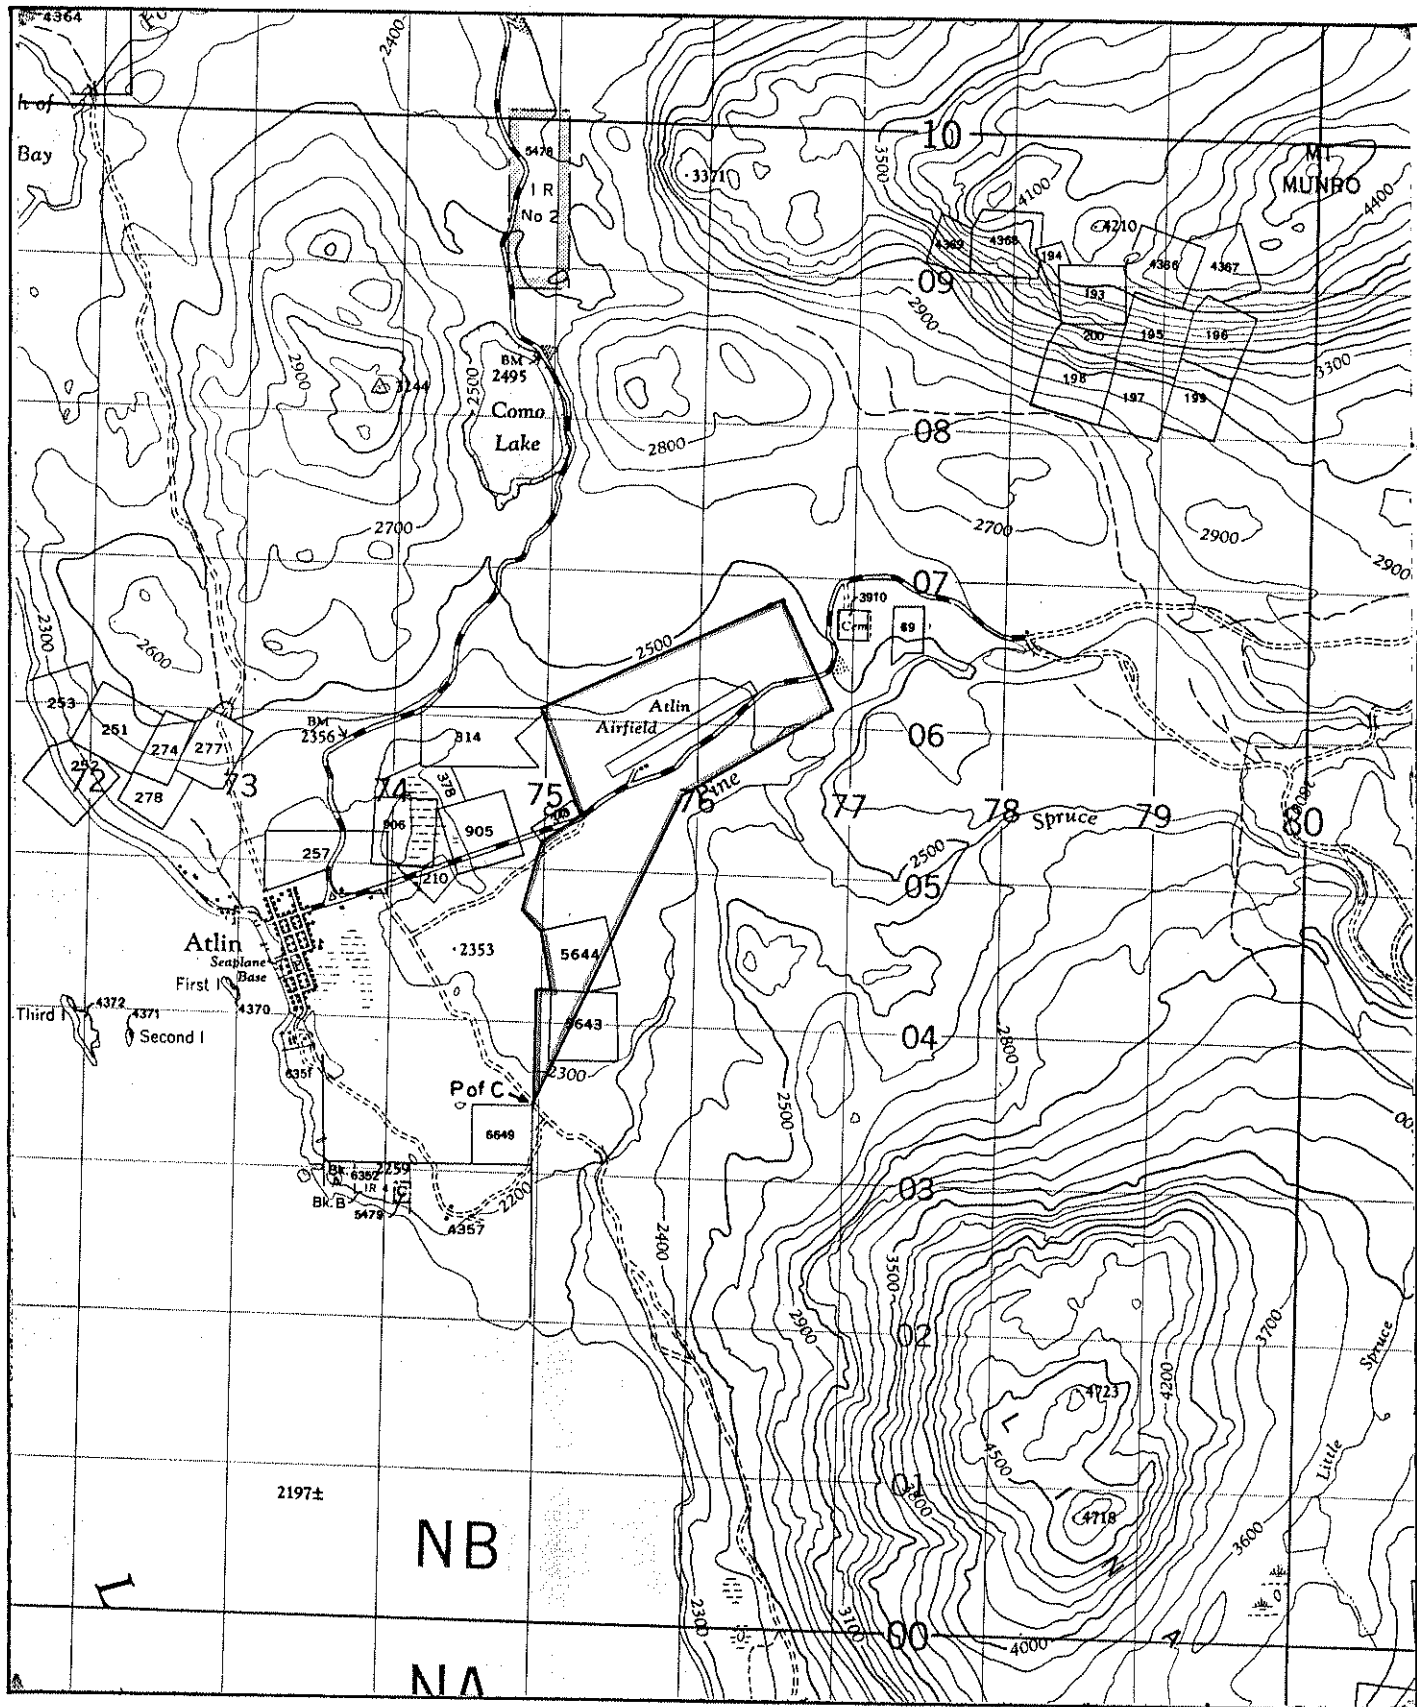

**Province of British Columbia**  
 Ministry of Energy, Mines and Petroleum Resources  
 MINERAL RESOURCES BRANCH—TITLES DIVISION  
 ATLIN AIRPORT MINERAL & PLACER RESERVE

SCALE- 1:50000

CONTOUR INTERVAL- 100 ft.

MINING DIVISION ATLIN	SKETCH PREPARED BY K.DEMPSTER
LAND DISTRICT CASSIAR	MINERAL TITLES DRAUGHTING, VICTORIA B.C.
MAP NO. 104 N/12E	DATE 85-01-11