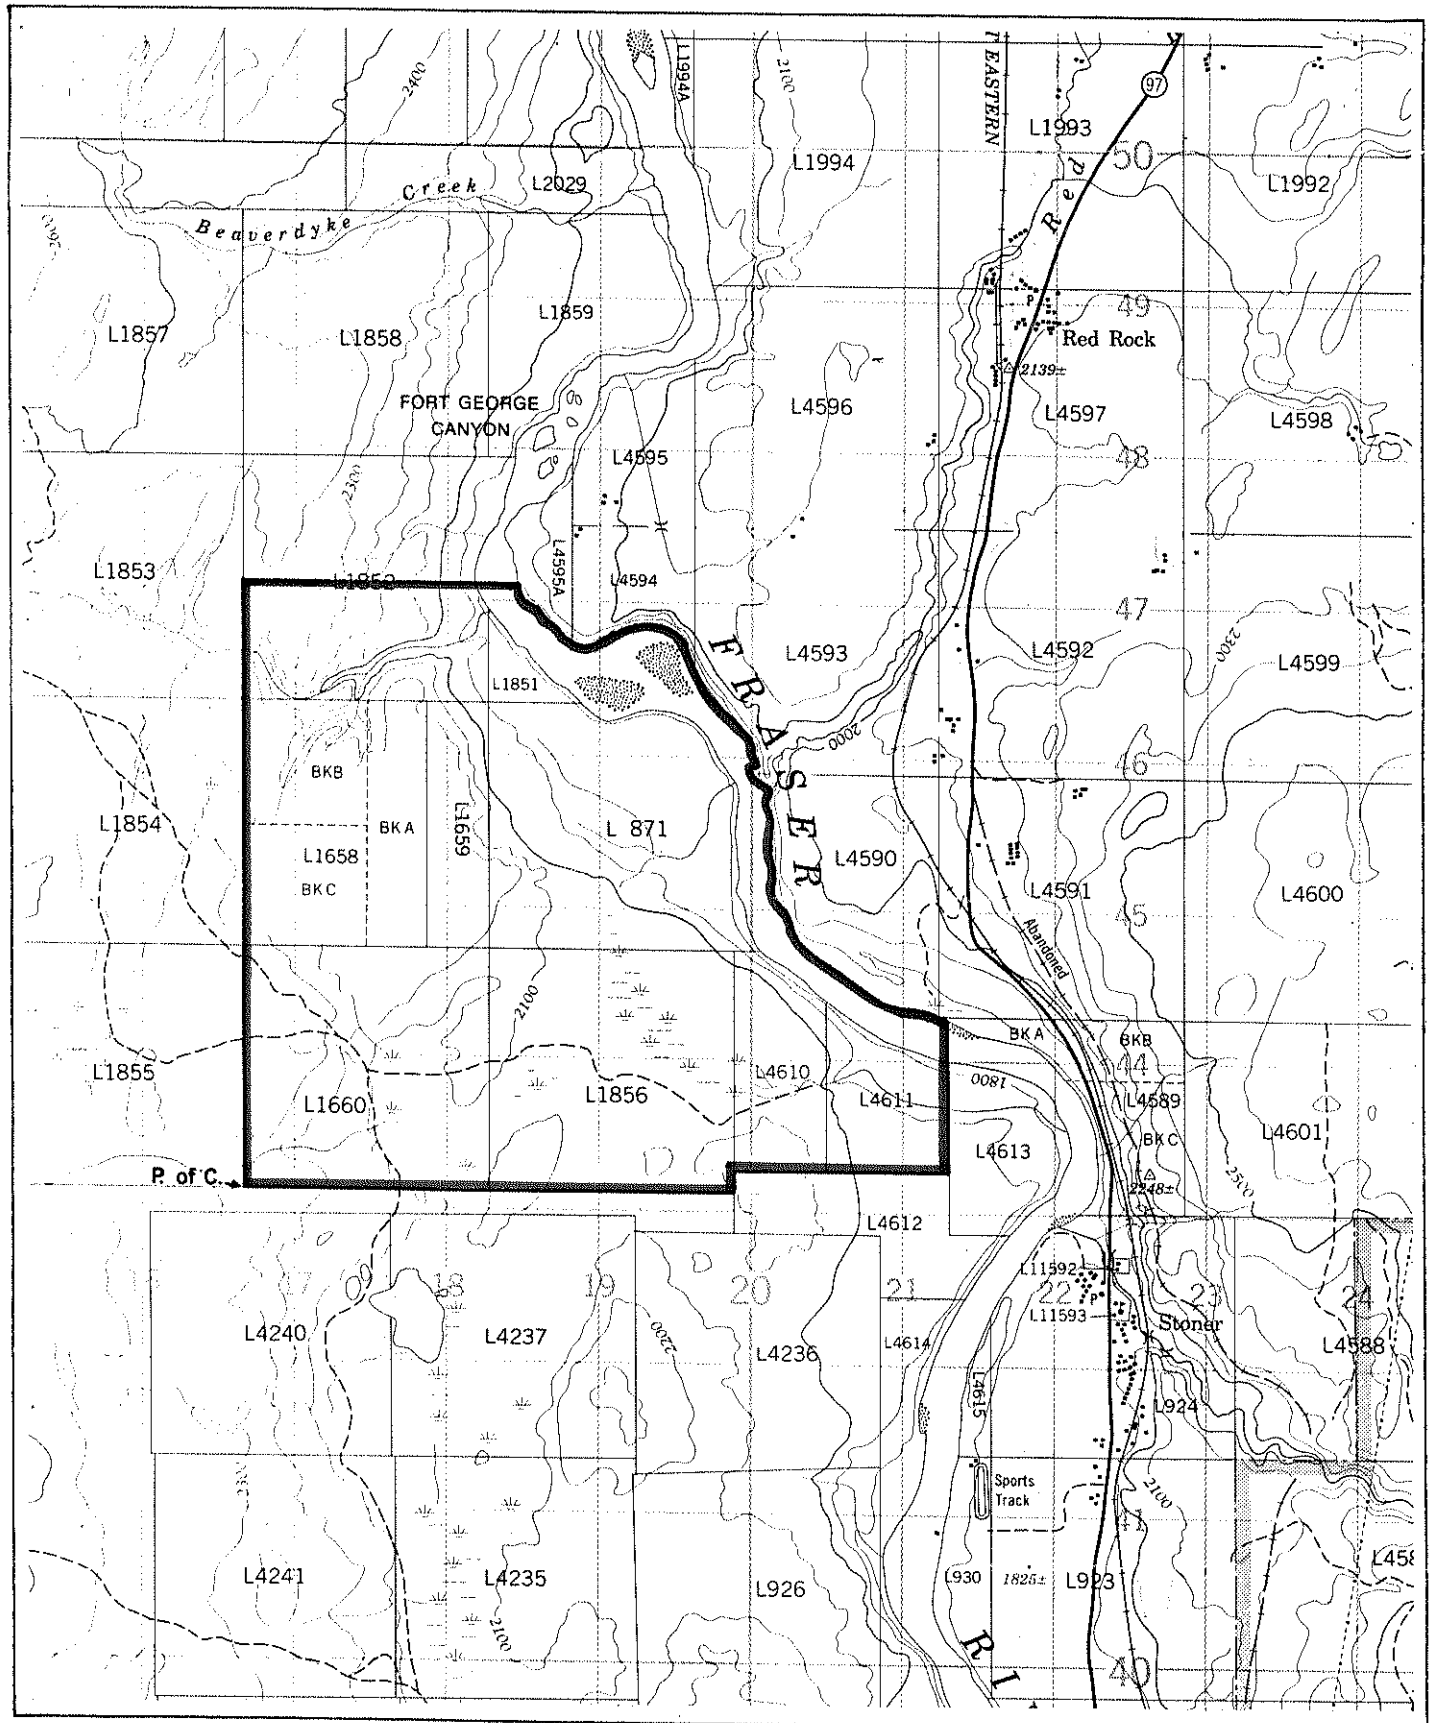

Province of British Columbia
Ministry of Energy, Mines and Petroleum Resources
MINERAL RESOURCES BRANCH-TITLES DIVISION

STONER DESIGNATED PLACER AREA

SCALE- 1 : 50 000

CONTOUR INTERVAL- 100 ft.

MINING DIVISION CARIBOO	SKETCH PREPARED BY M. GALLARD
LAND DISTRICT CARIBOO	MINERAL TITLES DRAUGHTING, VICTORIA B.C.
MAP NO. 93 G / 10 E	DATE 83 · 09 · 12