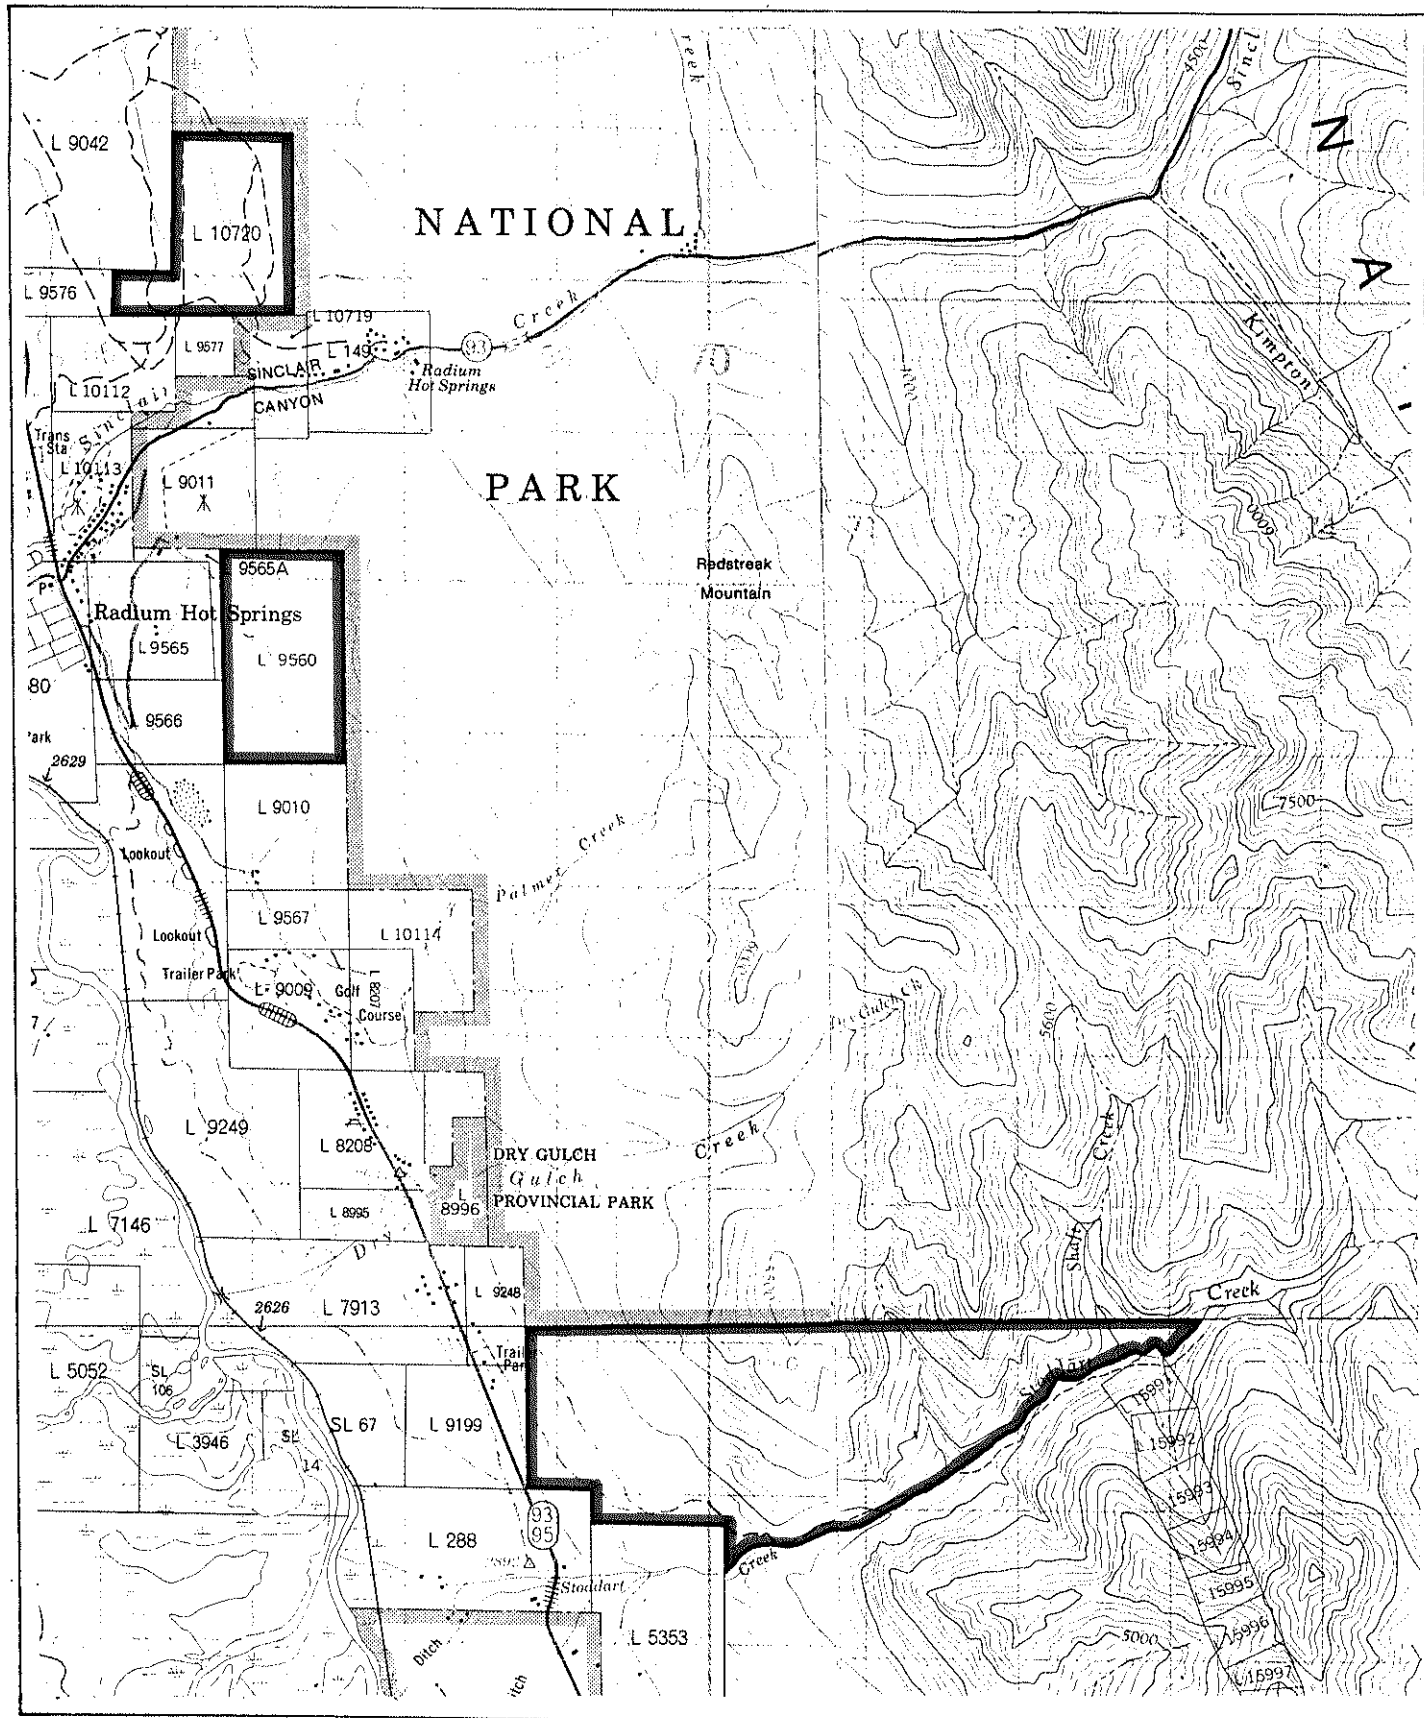

Province of British Columbia
Ministry of Energy, Mines and Petroleum Resources
MINERAL RESOURCES BRANCH-TITLES DIVISION

PROPOSED ADDITION TO KOOTENAY NATIONAL PARK

SCALE-1:50 000

CONTOUR INTERVAL-100 FEET

MINING DIVISION GOLDEN	SKETCH PREPARED BY S.H.
LAND DISTRICT KOOTENAY	MINERAL TITLES DRAUGHTING, VICTORIA B.C.
MAP NO. 82 J/12W, 82K/9E	DATE DEC. 20, 1982