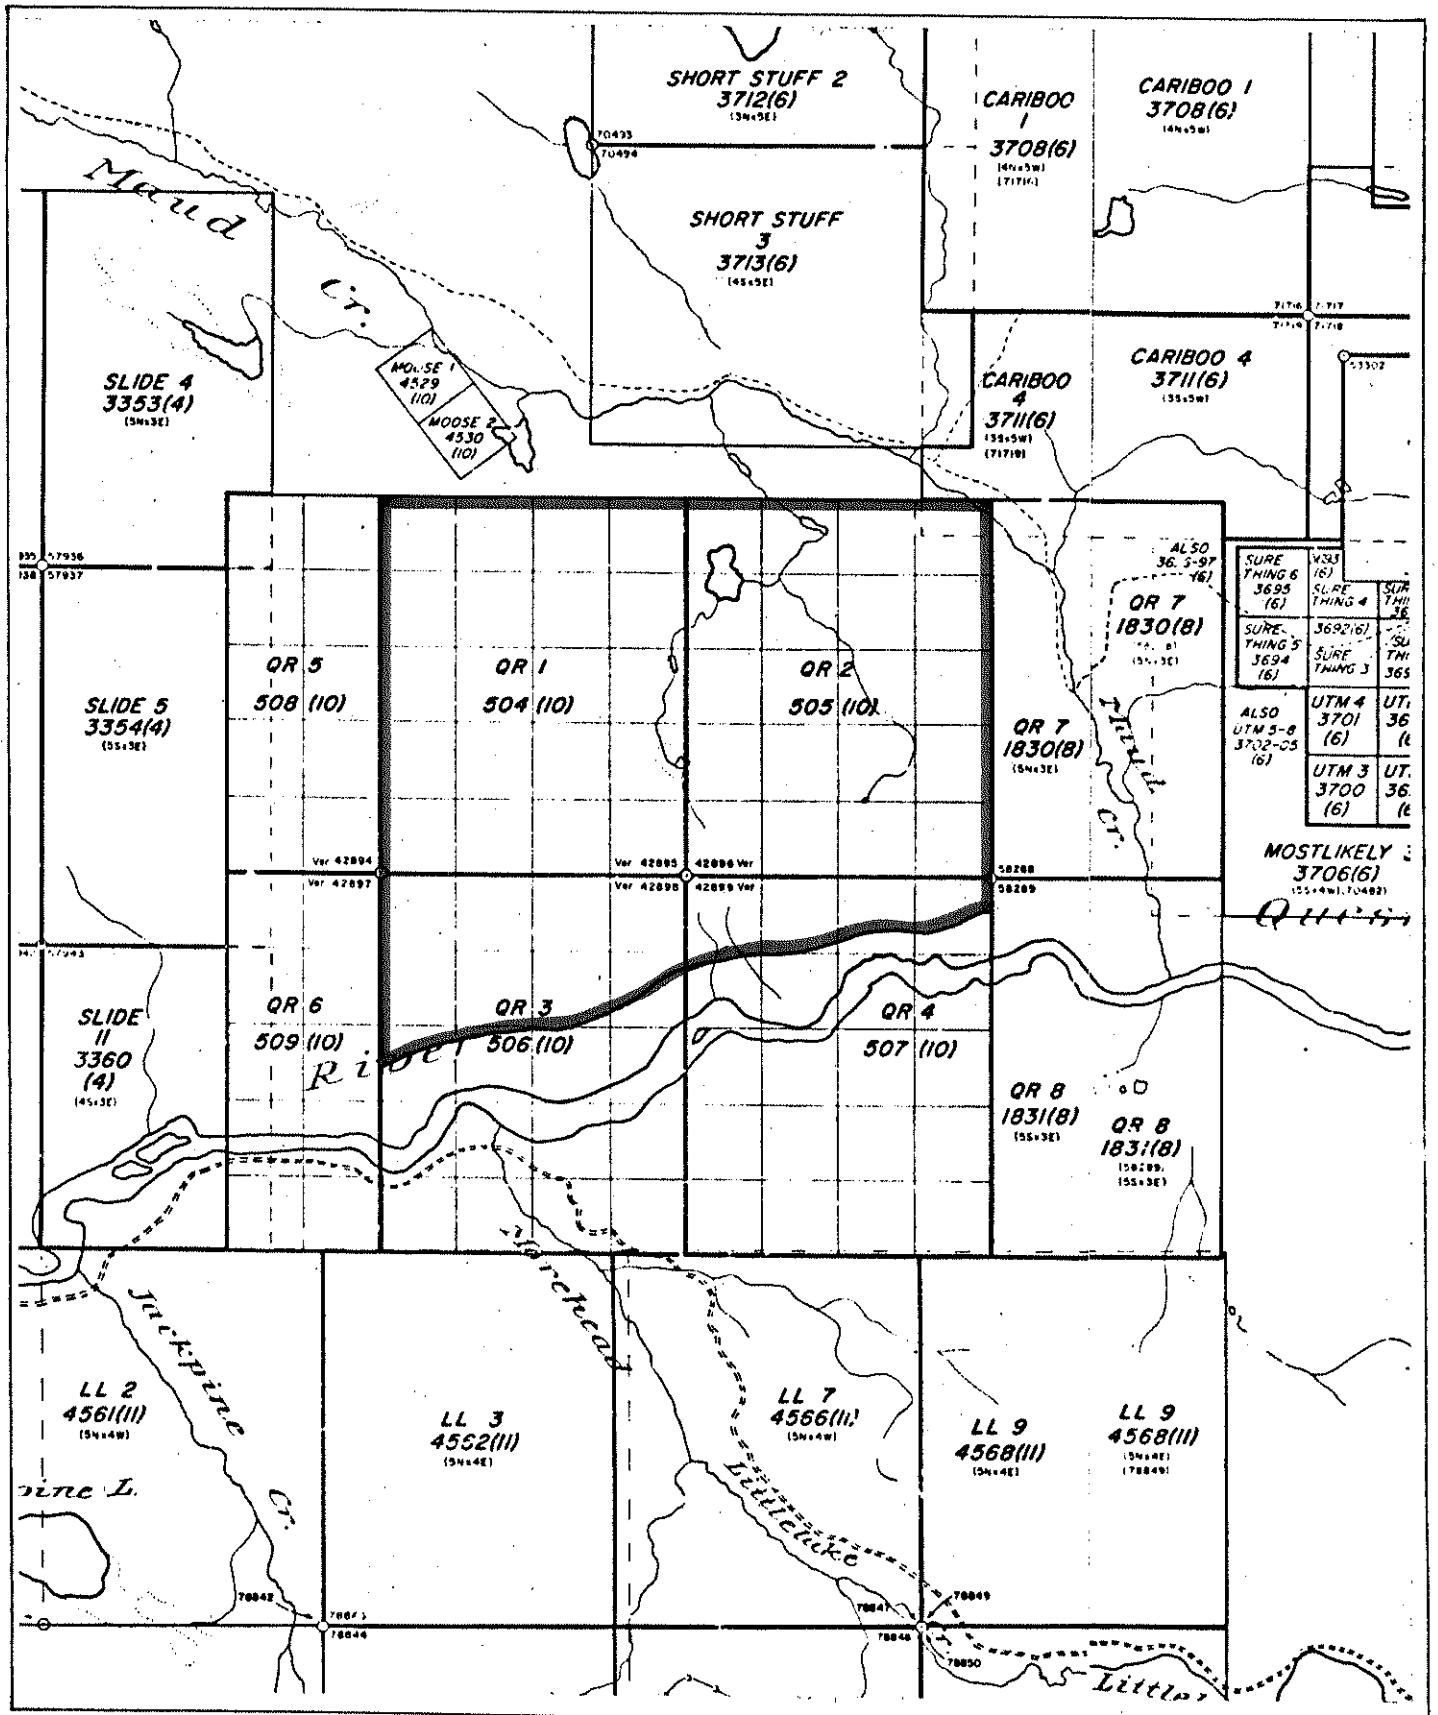

Province of British Columbia
Ministry of Energy, Mines and Petroleum Resources
MINERAL RESOURCES BRANCH-TITLES DIVISION

PLACER RESERVE-QR CLAIMS

SCALE- 1:50 000

CONTOUR INTERVAL- —

MINING DIVISION CARIBOO	SKETCH PREPARED BY S.H.
LAND DISTRICT CARIBOO	MINERAL TITLES DRAUGHTING, VICTORIA B.C.
MAP NO. 93A/12W	DATE JANUARY 5, 1983