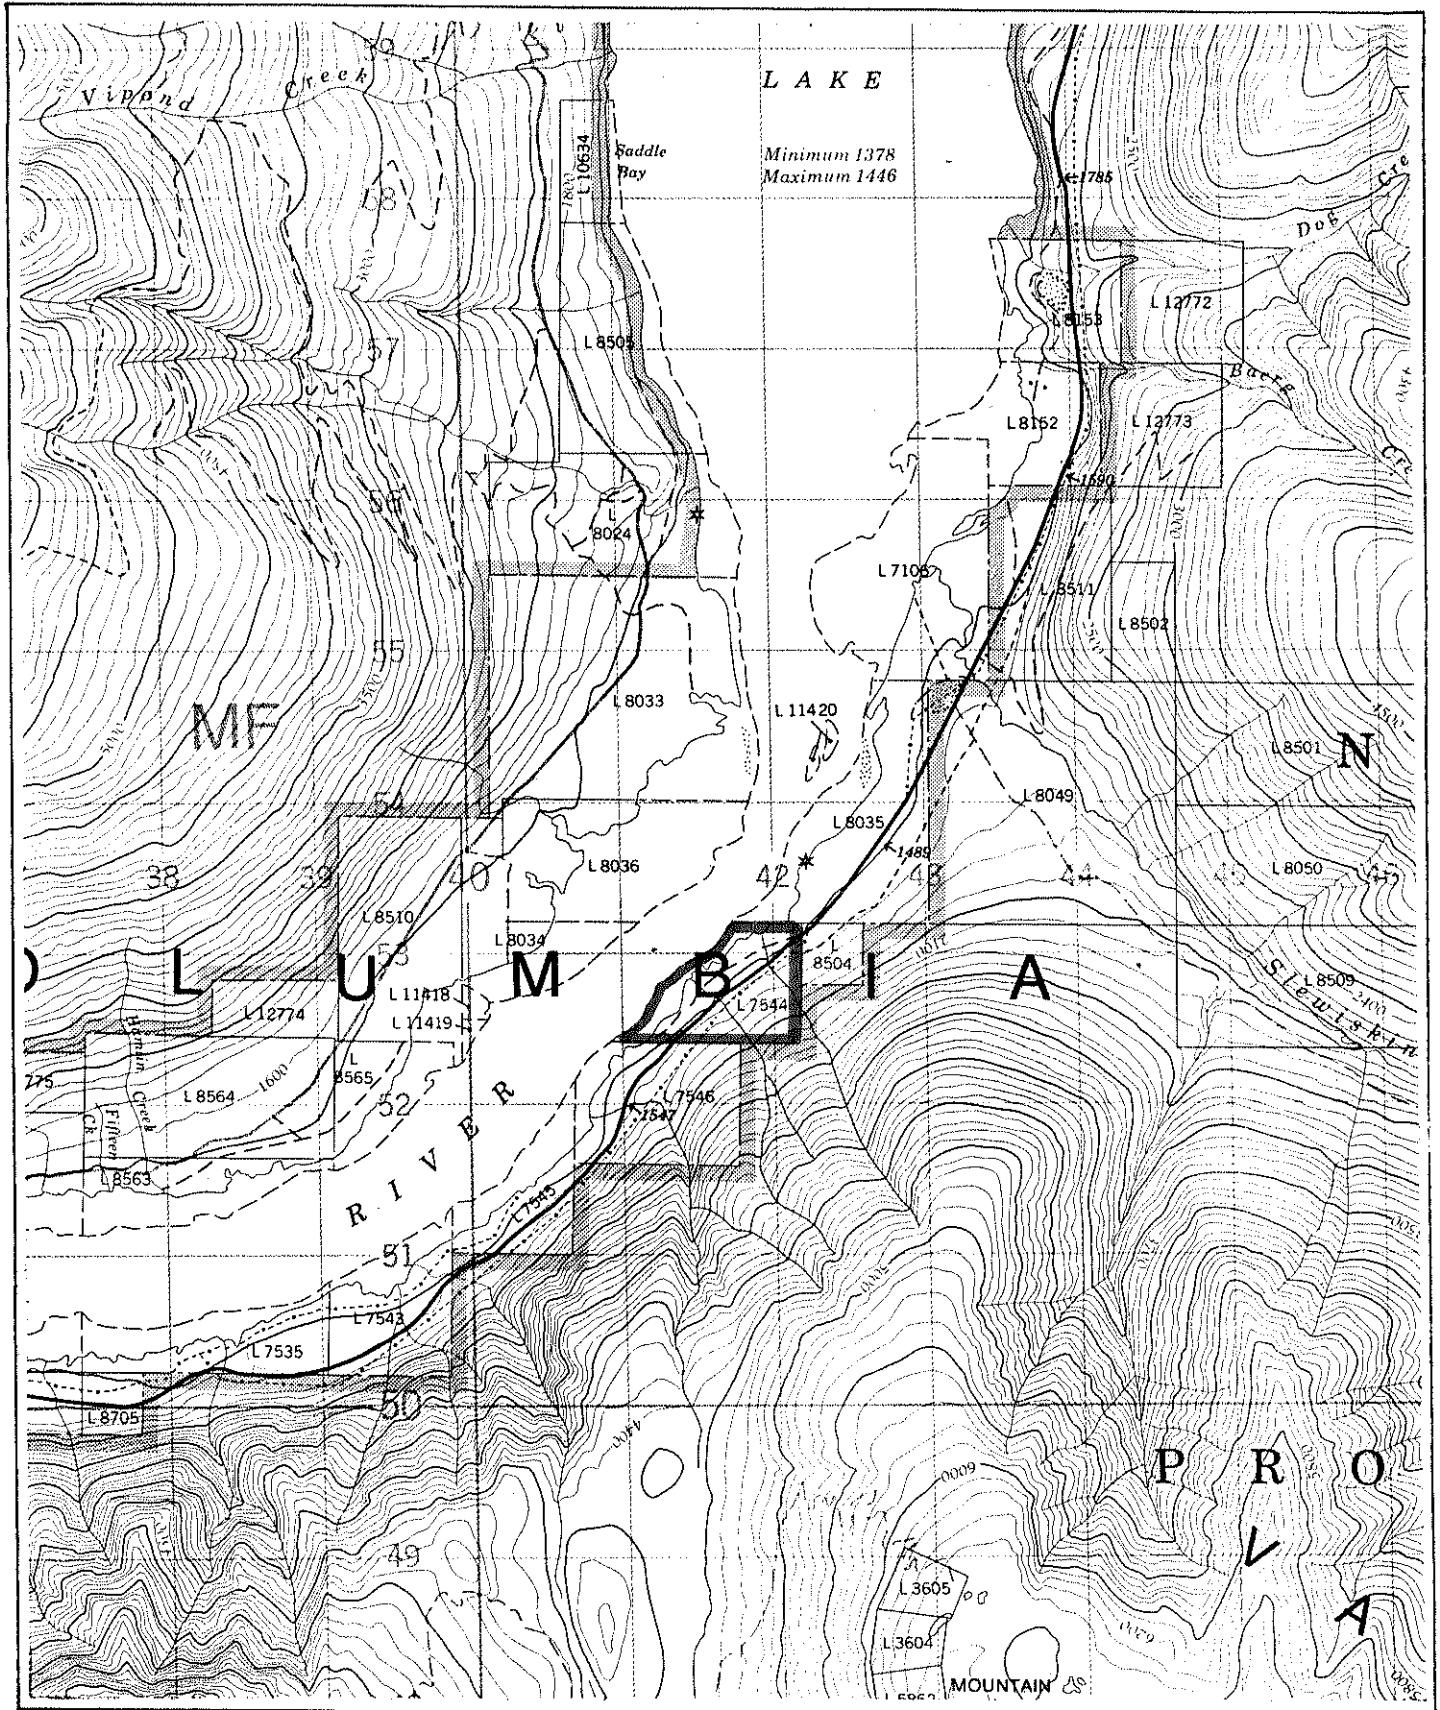

Province of British Columbia
Ministry of Energy, Mines and Petroleum Resources
MINERAL RESOURCES BRANCH-TITLES DIVISION

PROPOSED SUBDIVISION LOT 7544

SCALE - 1:50 000

CONTOUR INTERVAL - 100 FEET

MINING DIVISION SLOCAN	SKETCH PREPARED BY S.H.
LAND DISTRICT KOOTENAY	MINERAL TITLES DRAUGHTING, VICTORIA B.C.
MAP NO. 82K/4W	DATE FEBRUARY 17, 1983