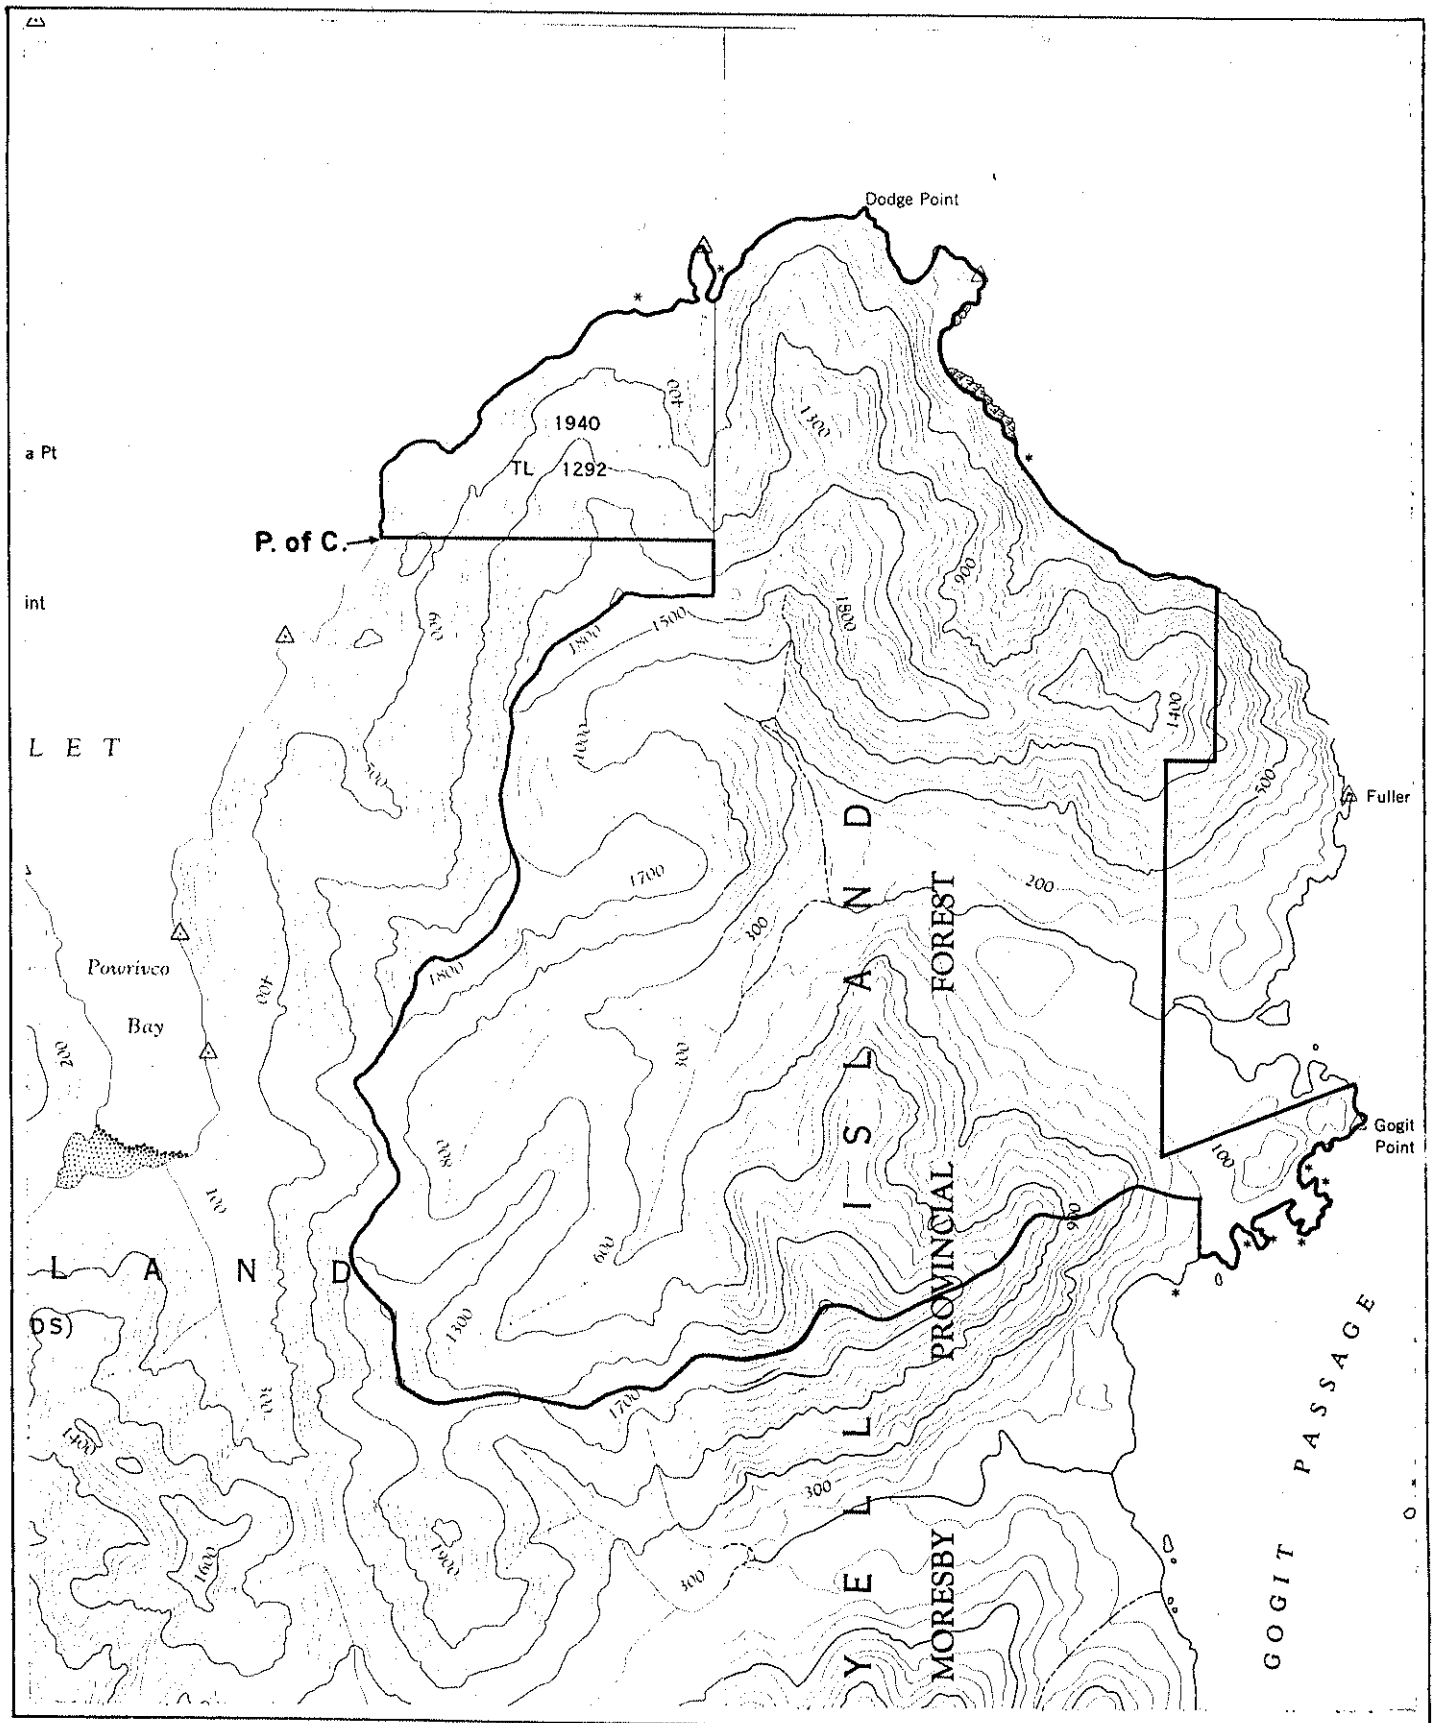

Province of British Columbia
Ministry of Energy, Mines and Petroleum Resources
MINERAL RESOURCES BRANCH-TITLES DIVISION

Windy Bay - Dodge Point Reserve

SCALE- 1 : 50 000

CONTOUR INTERVAL- 100 ft.

MINING DIVISION SKEENA	SKETCH PREPARED BY M. GALLARD
LAND DISTRICT QUEEN CHARLOTTE	MINERAL TITLES DRAUGHTING, VICTORIA B.C.
MAP NO. 103 B/11W, 12 E	DATE 82 · 10 · 26