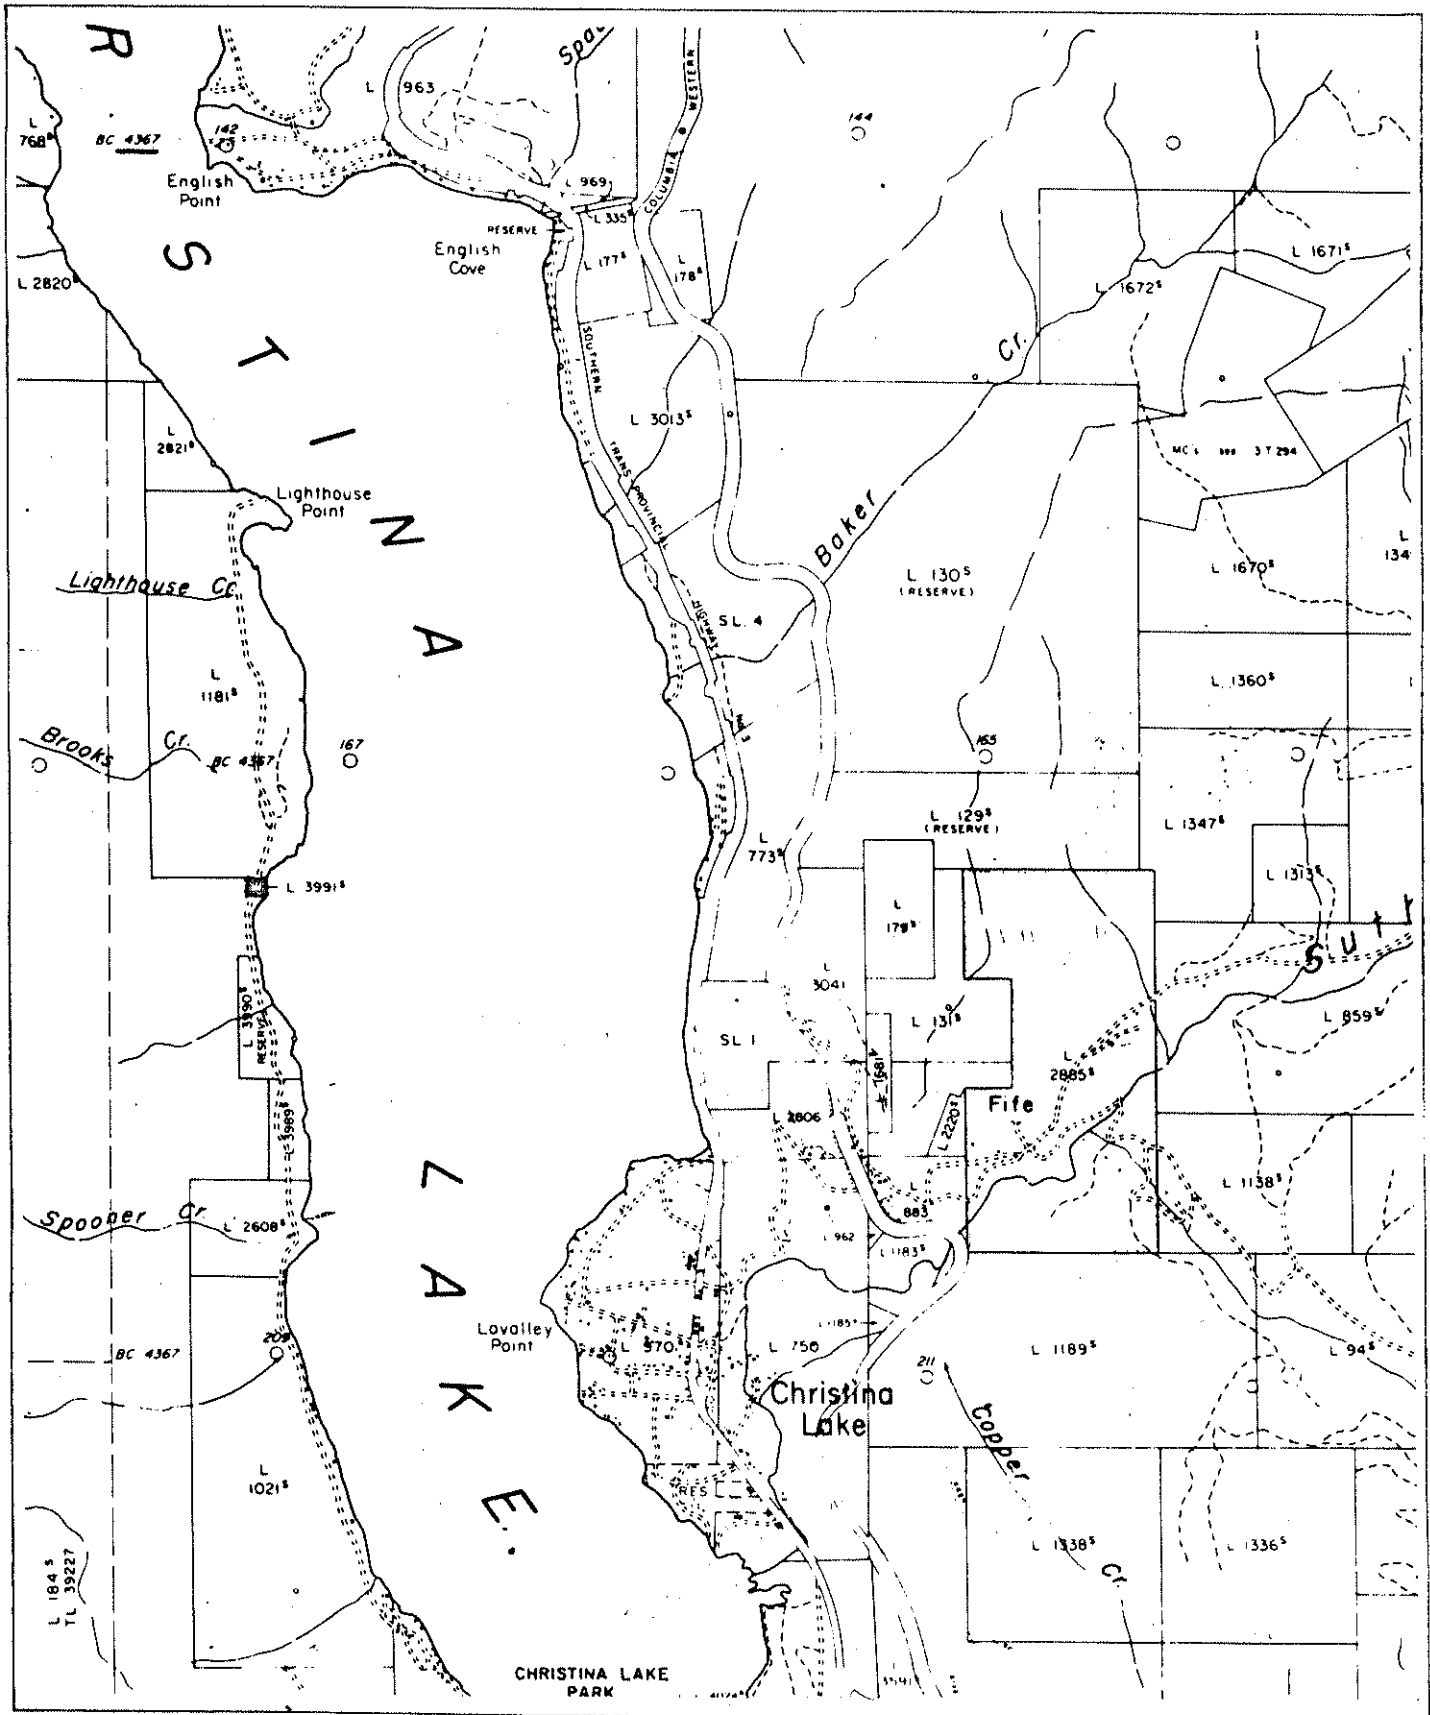

Province of British Columbia
Ministry of Energy, Mines and Petroleum Resources
MINERAL RESOURCES BRANCH-TITLES DIVISION.

LANDS PARKS and HOUSING RESERVE

SCALE-1:31 680

CONTOUR INTERVAL-

MINING DIVISION	GREENWOOD	SKETCH PREPARED BY	J. B. MURRAY
LAND DISTRICT	SIMILKAMEEN DIVISION OF YALE	MINERAL TITLES DRAUGHTING,	VICTORIA B.C.
MAP NO.	82 E/1E	DATE	82/12/17