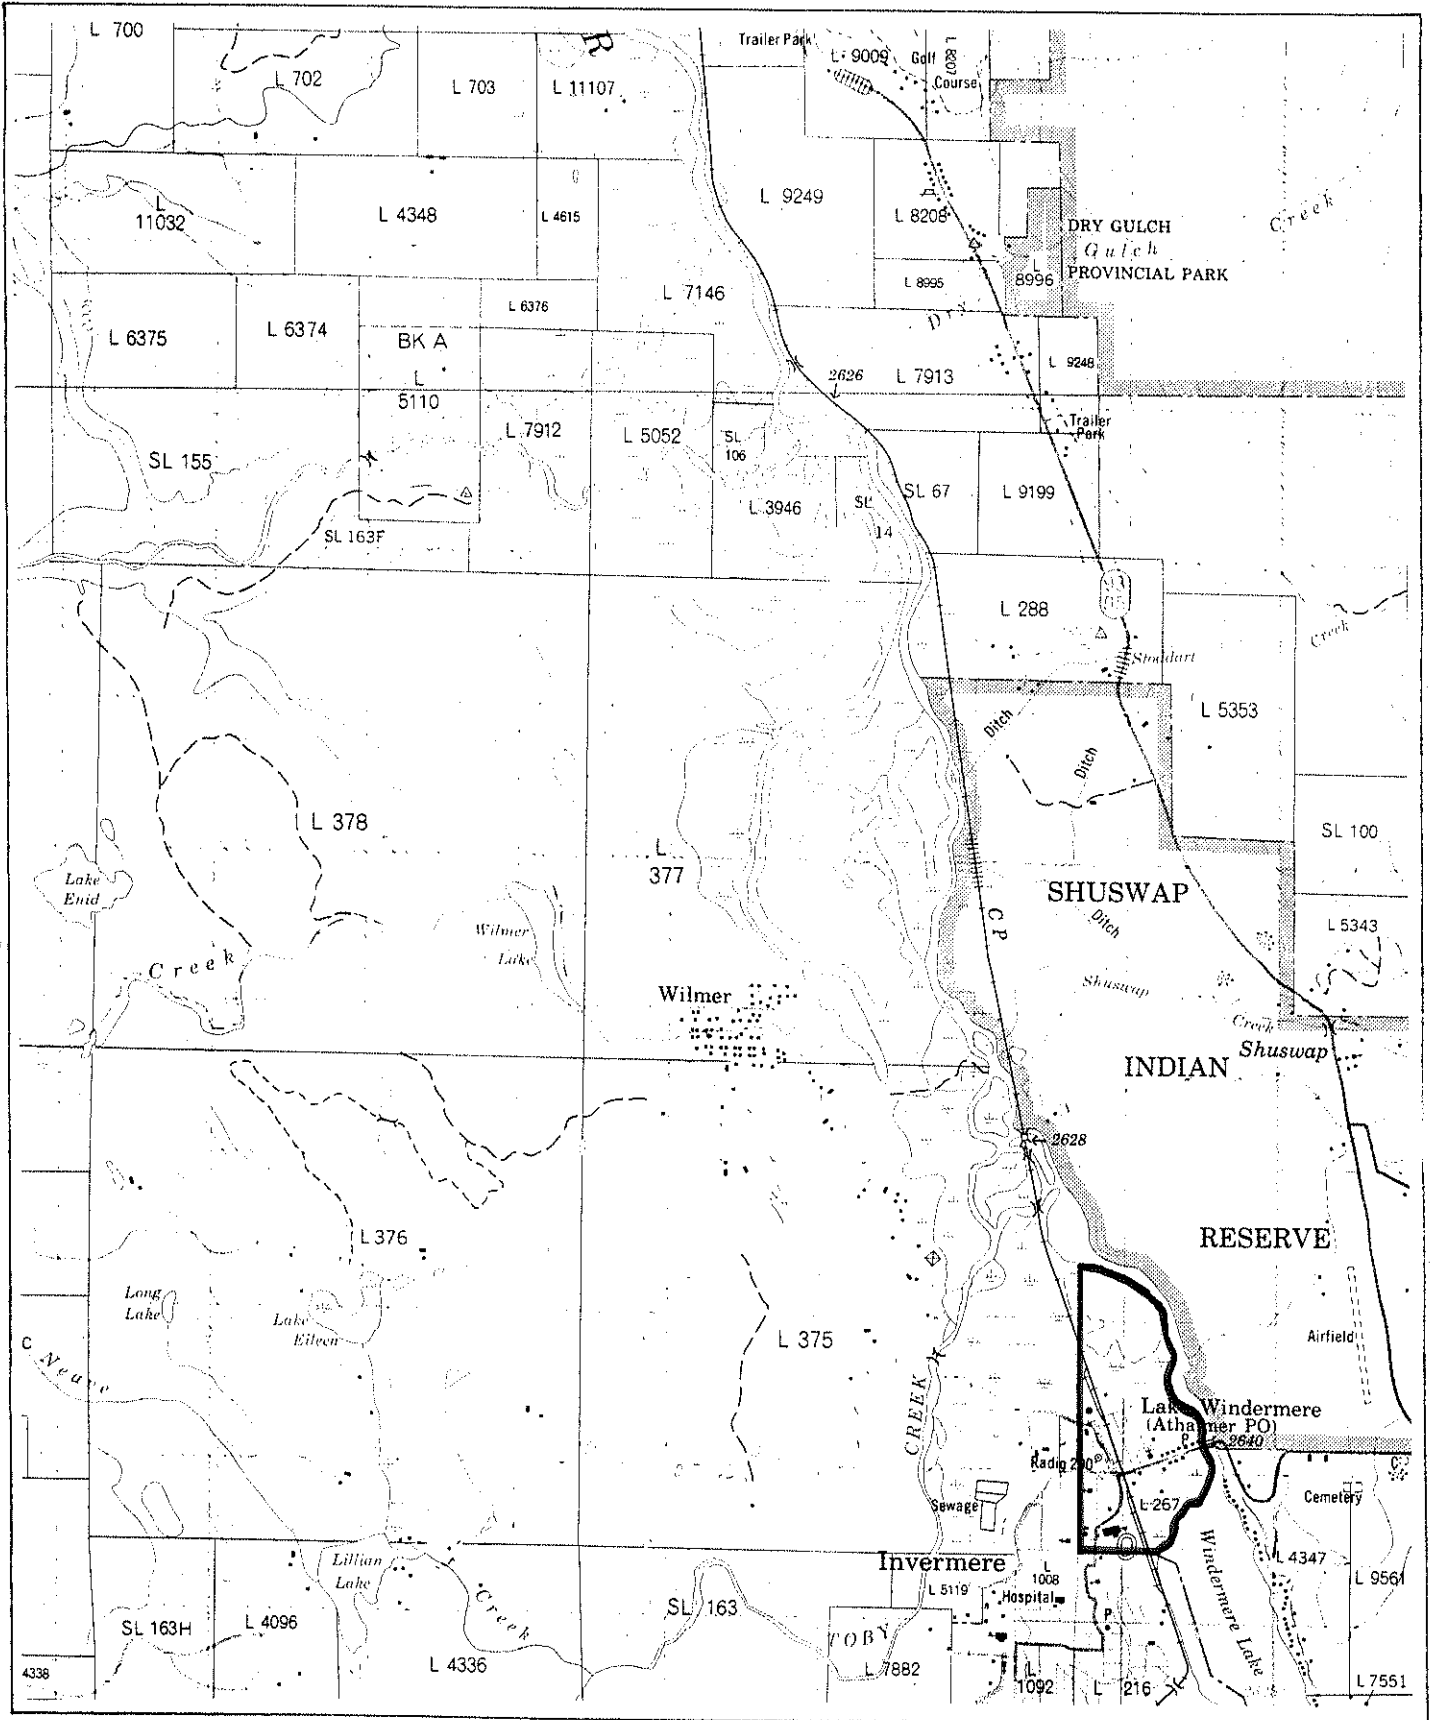

Province of British Columbia
Ministry of Energy, Mines and Petroleum Resources
MINERAL RESOURCES BRANCH-TITLES DIVISION

LANDS, PARKS, and HOUSING RESERVE

SCALE-1:50 000

CONTOUR INTERVAL- 100 ft.

MINING DIVISION GOLDEN	SKETCH PREPARED BY J.B.MURRAY
LAND DISTRICT KOOTENAY	MINERAL TITLES DRAUGHTING, VICTORIA B.C.
MAP NO. 82K/9E	DATE 82/12/17