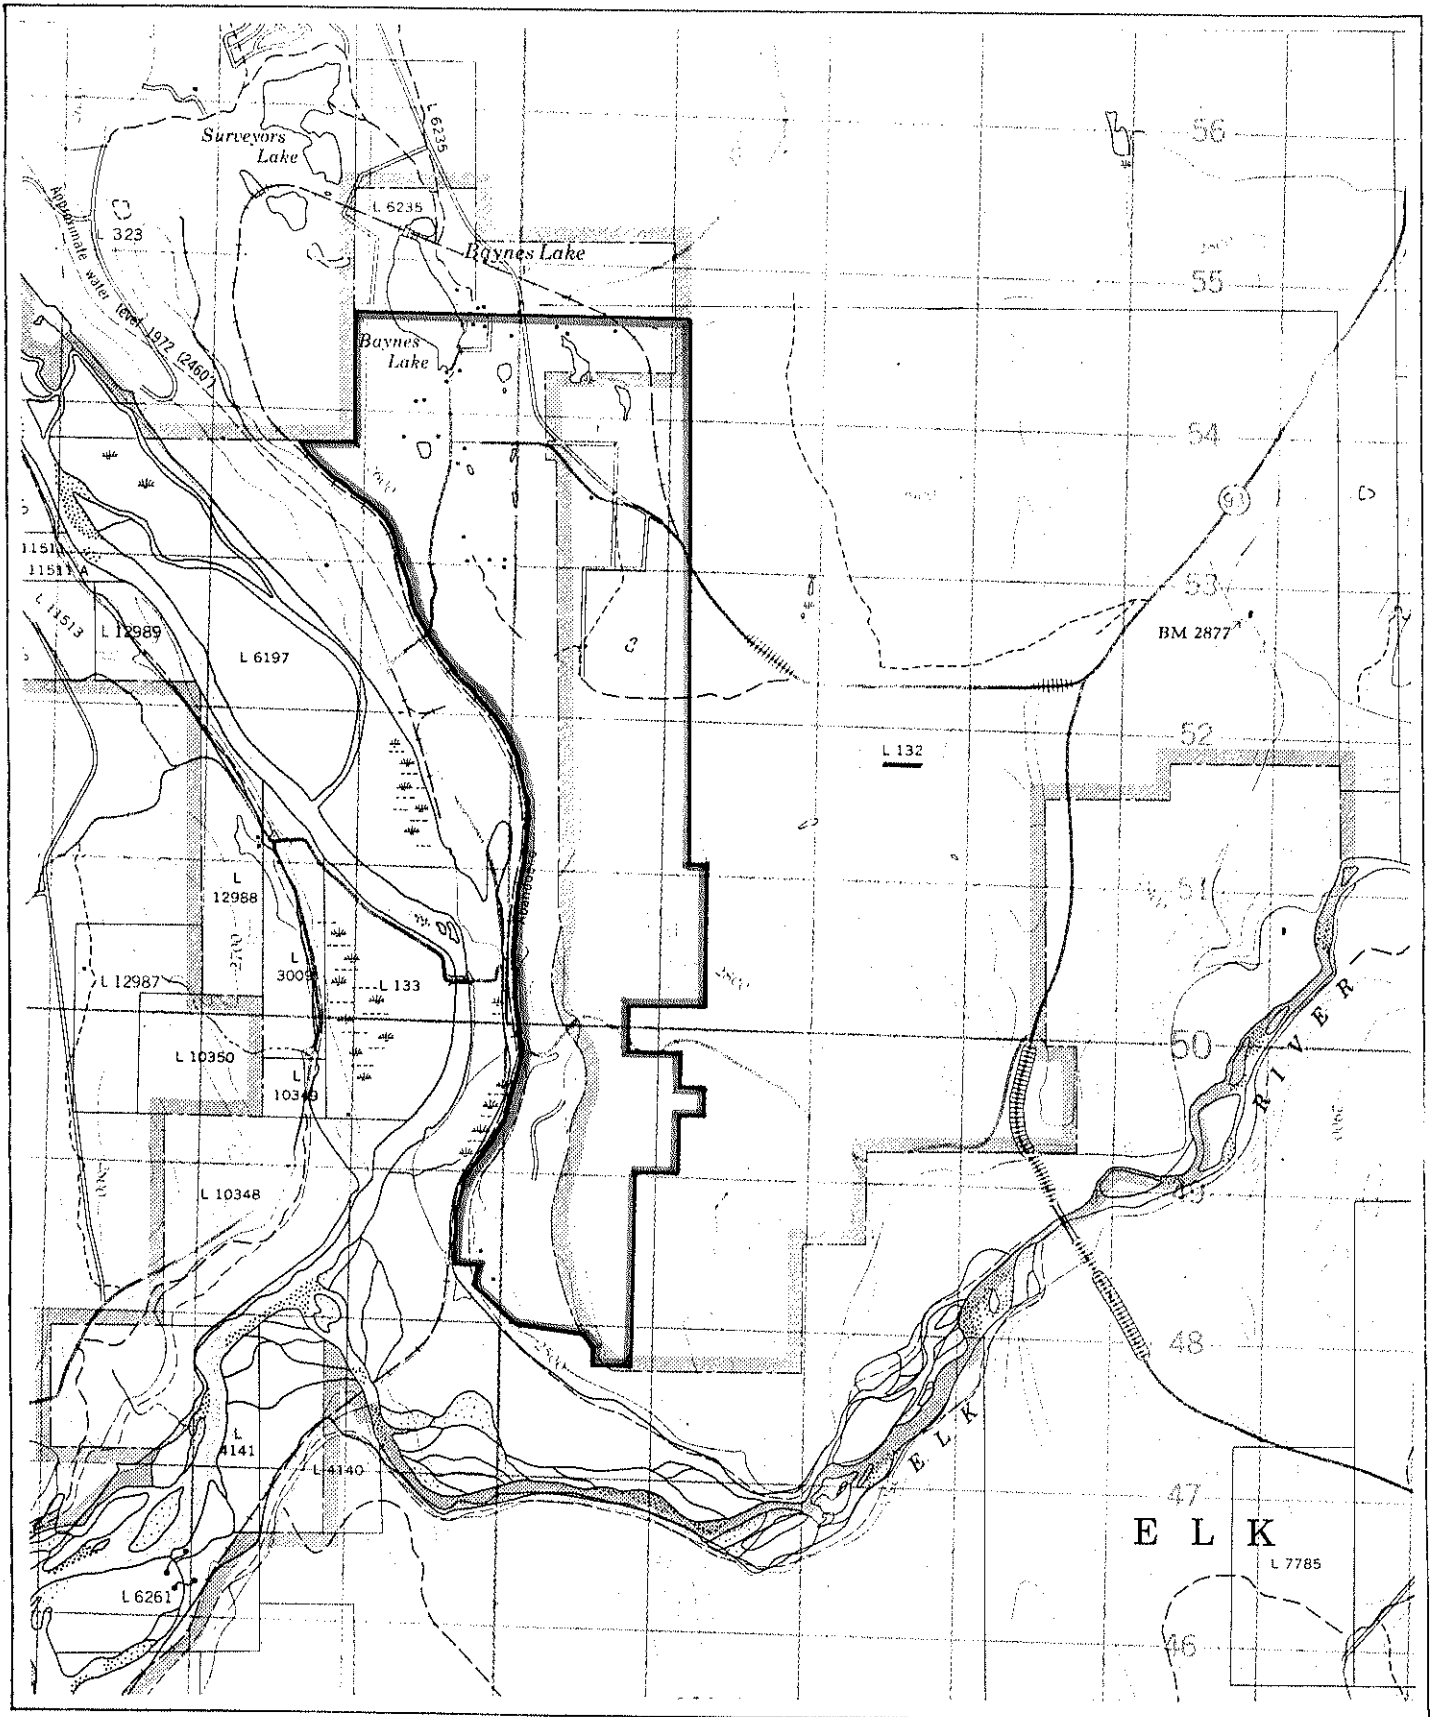

Province of British Columbia
 Ministry of Energy, Mines and Petroleum Resources
 MINERAL RESOURCES BRANCH-TITLES DIVISION

LANDS, PARKS, and HOUSING RESERVE

SCALE- 1:50 000

CONTOUR INTERVAL- 100 ft.

MINING DIVISION FORT STEELE	SKETCH PREPARED BY J. B. MURRAY
LAND DISTRICT KOOTENAY	MINERAL TITLES DRAUGHTING, VICTORIA B.C.
MAP NO. 826/3E	DATE 82/12/17