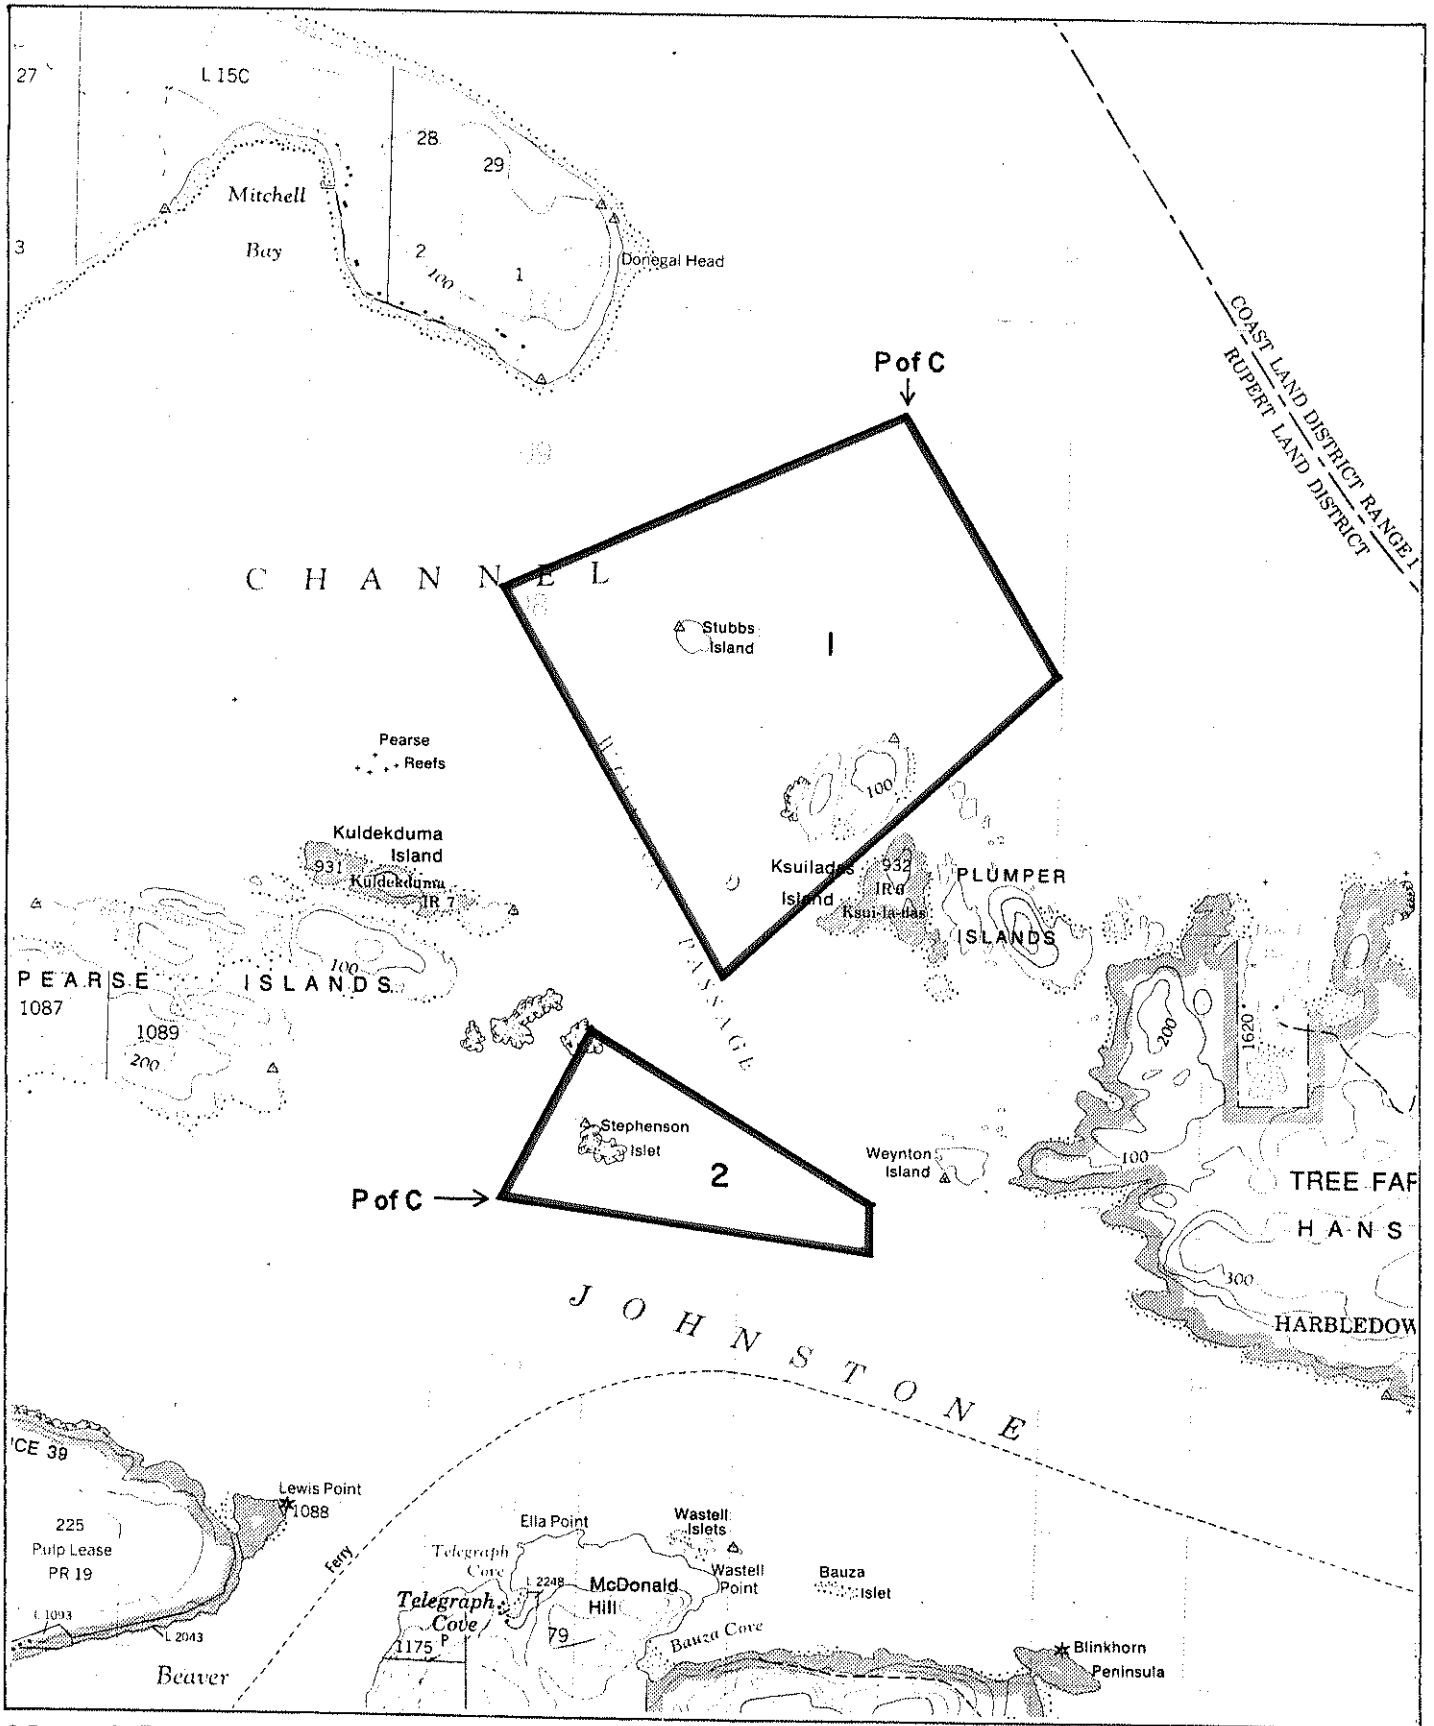

Province of British Columbia
Ministry of Energy, Mines and Petroleum Resources
MINERAL RESOURCES BRANCH-TITLES DIVISION

ECOLOGICAL RESERVE PROPOSAL 327; STUBBS ISLAND

SCALE-1:50 000

CONTOUR INTERVAL- 100 FEET

MINING DIVISION	NANAIMO	SKETCH PREPARED BY	D.DJAFAR-ZADE
LAND DISTRICT	RUPERT	MINERAL TITLES DRAUGHTING,	VICTORIA B.C.
MAP NO.	92L/10W	DATE	83-06-08