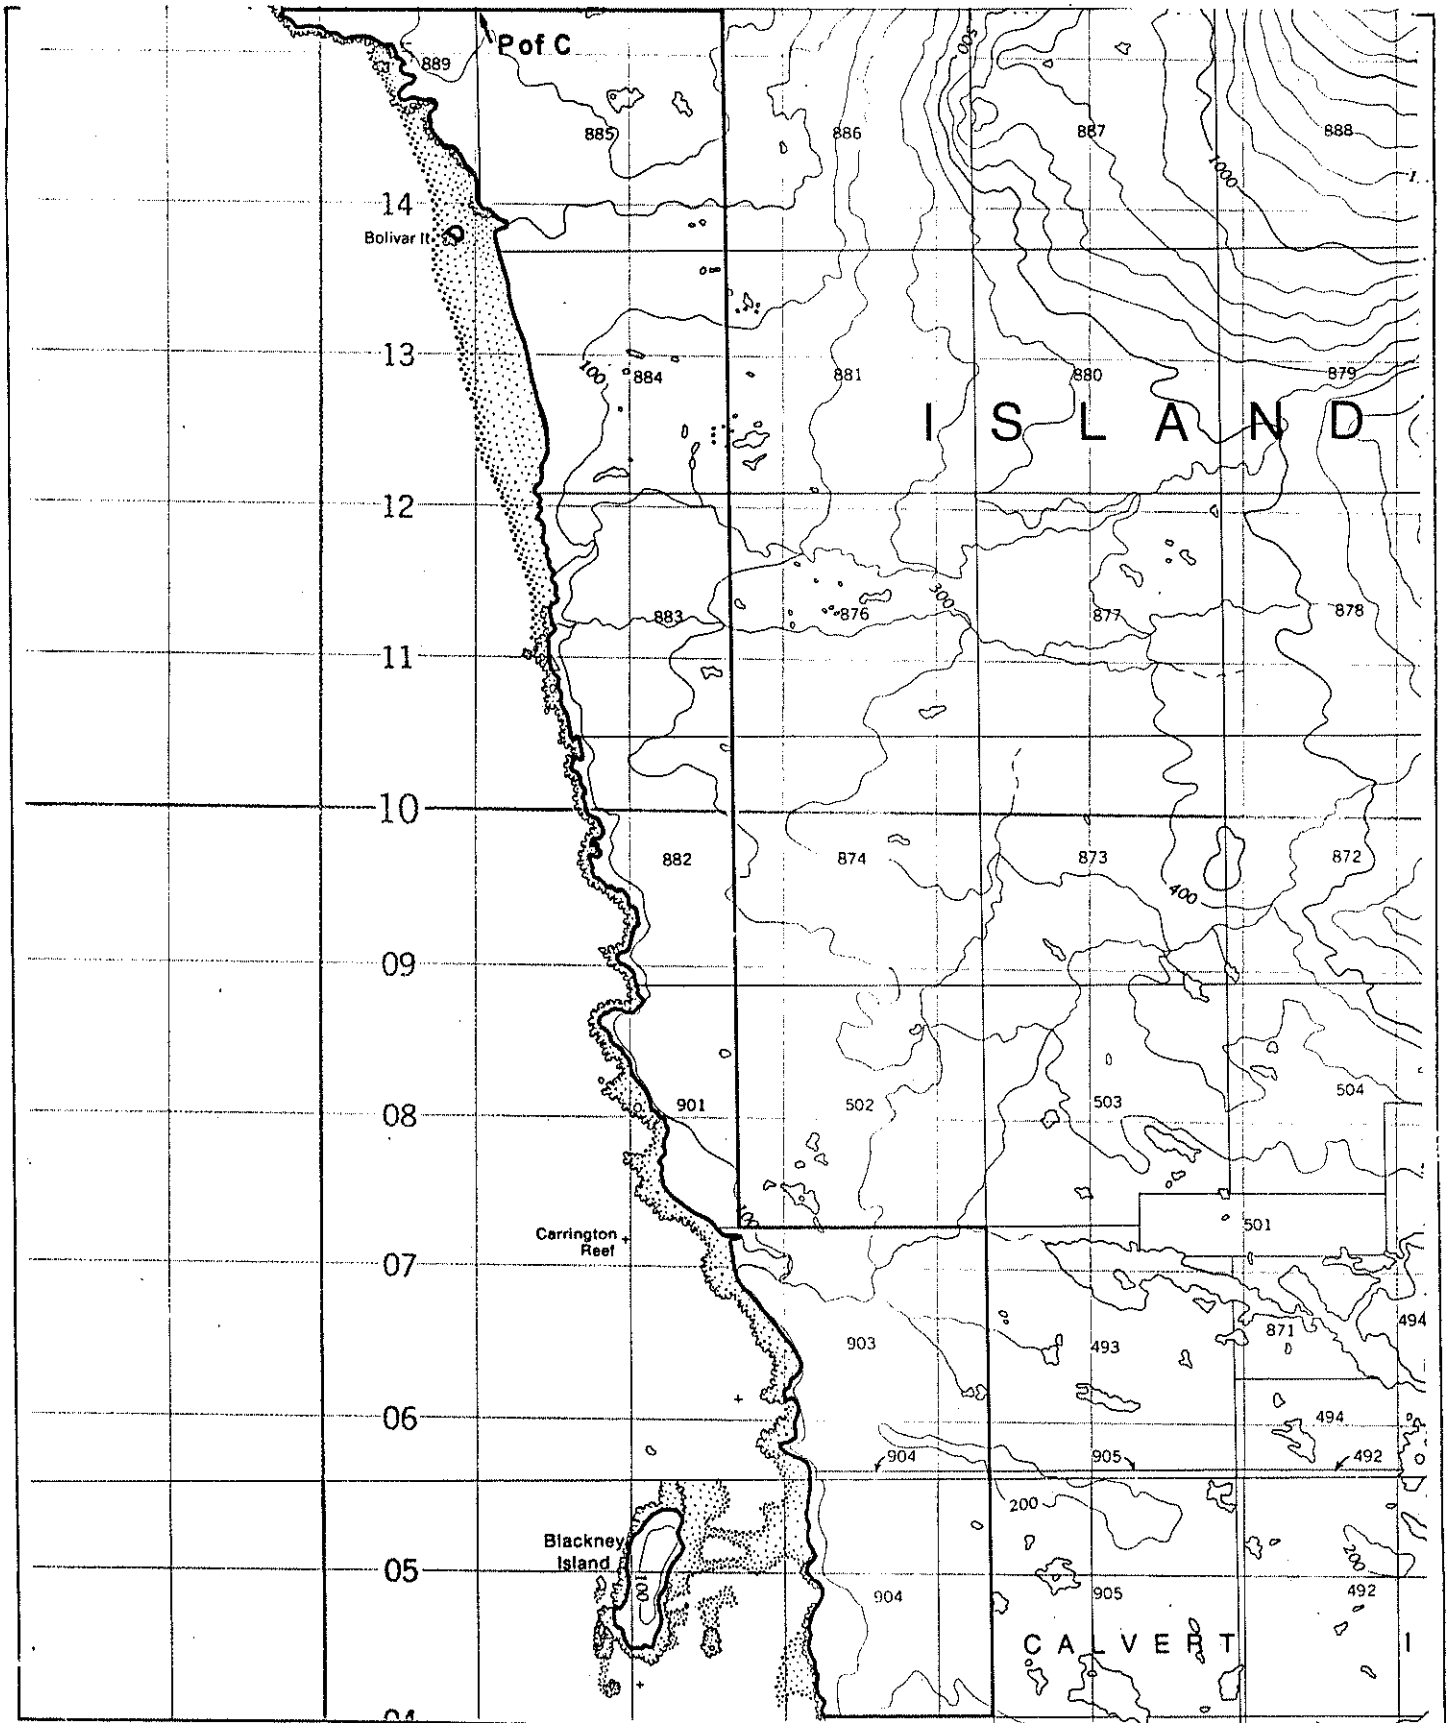

Province of British Columbia  
Ministry of Energy, Mines and Petroleum Resources  
MINERAL RESOURCES BRANCH-TITLES DIVISION

CALVERT ISLAND M. & P. RESERVE

SCALE- 1 : 50 000

CONTOUR INTERVAL- 100 ft.

MINING DIVISION SKEENA	SKETCH PREPARED BY M. GALLARD
LAND DISTRICT RANGE 2 , COAST	MINERAL TITLES DRAUGHTING, VICTORIA B.C.
MAP NO. 102 P/8E , 9E	DATE 83 . 03 . 30