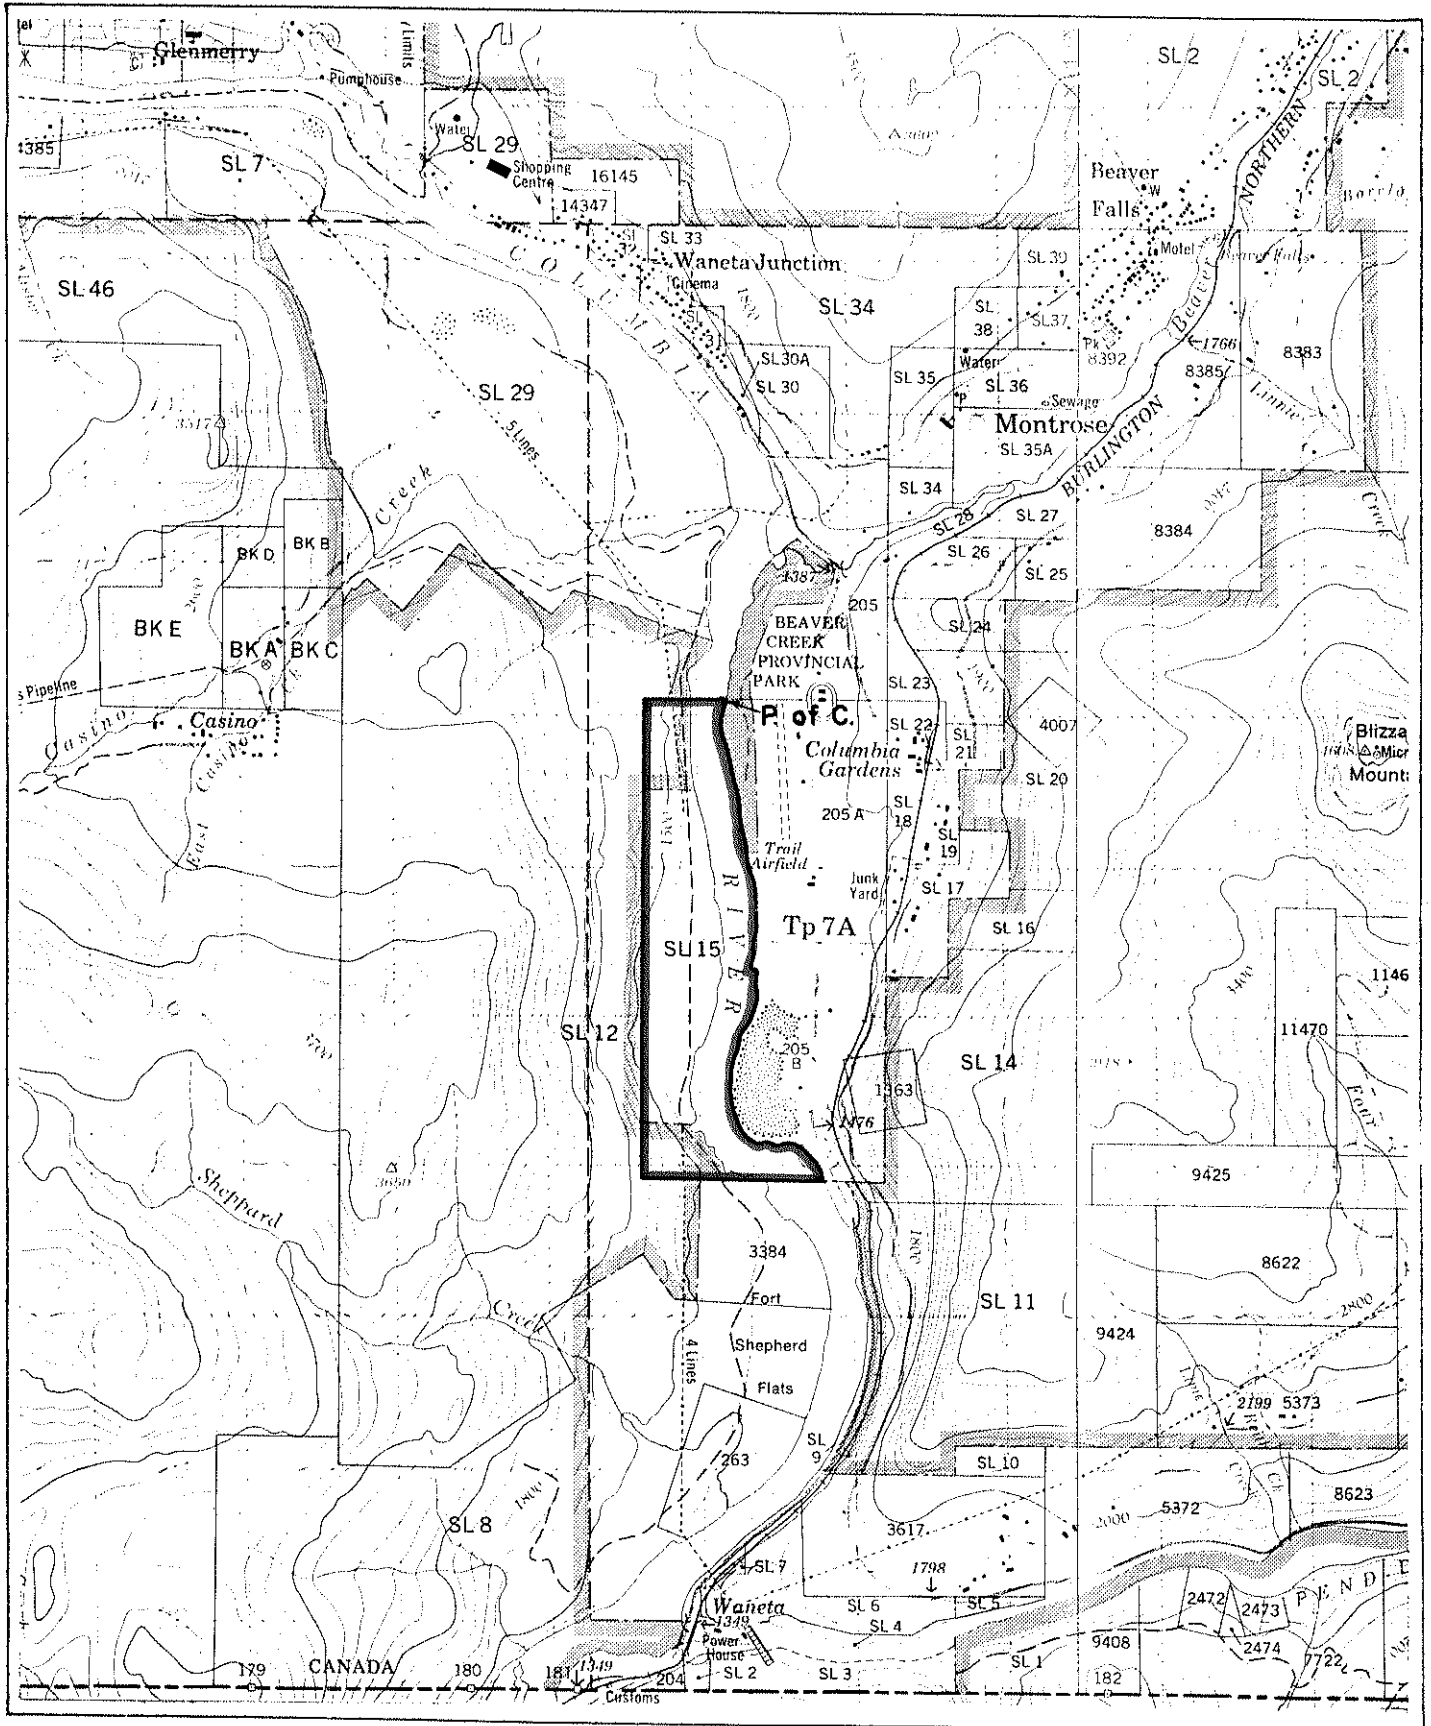

Province of British Columbia  
Ministry of Energy, Mines and Petroleum Resources  
MINERAL RESOURCES BRANCH-TITLES DIVISION

PEND-D'OREILLE DESIGNATED PLACER AREA ADDITION

SCALE- 1 : 50 000

CONTOUR INTERVAL- 100 ft.

MINING DIVISION NELSON	SKETCH PREPARED BY M. GALLARD
LAND DISTRICT KOOTENAY	MINERAL TITLES DRAUGHTING, VICTORIA B.C.
MAP NO. M 82 F/4 E	DATE 82 · 08 · 16