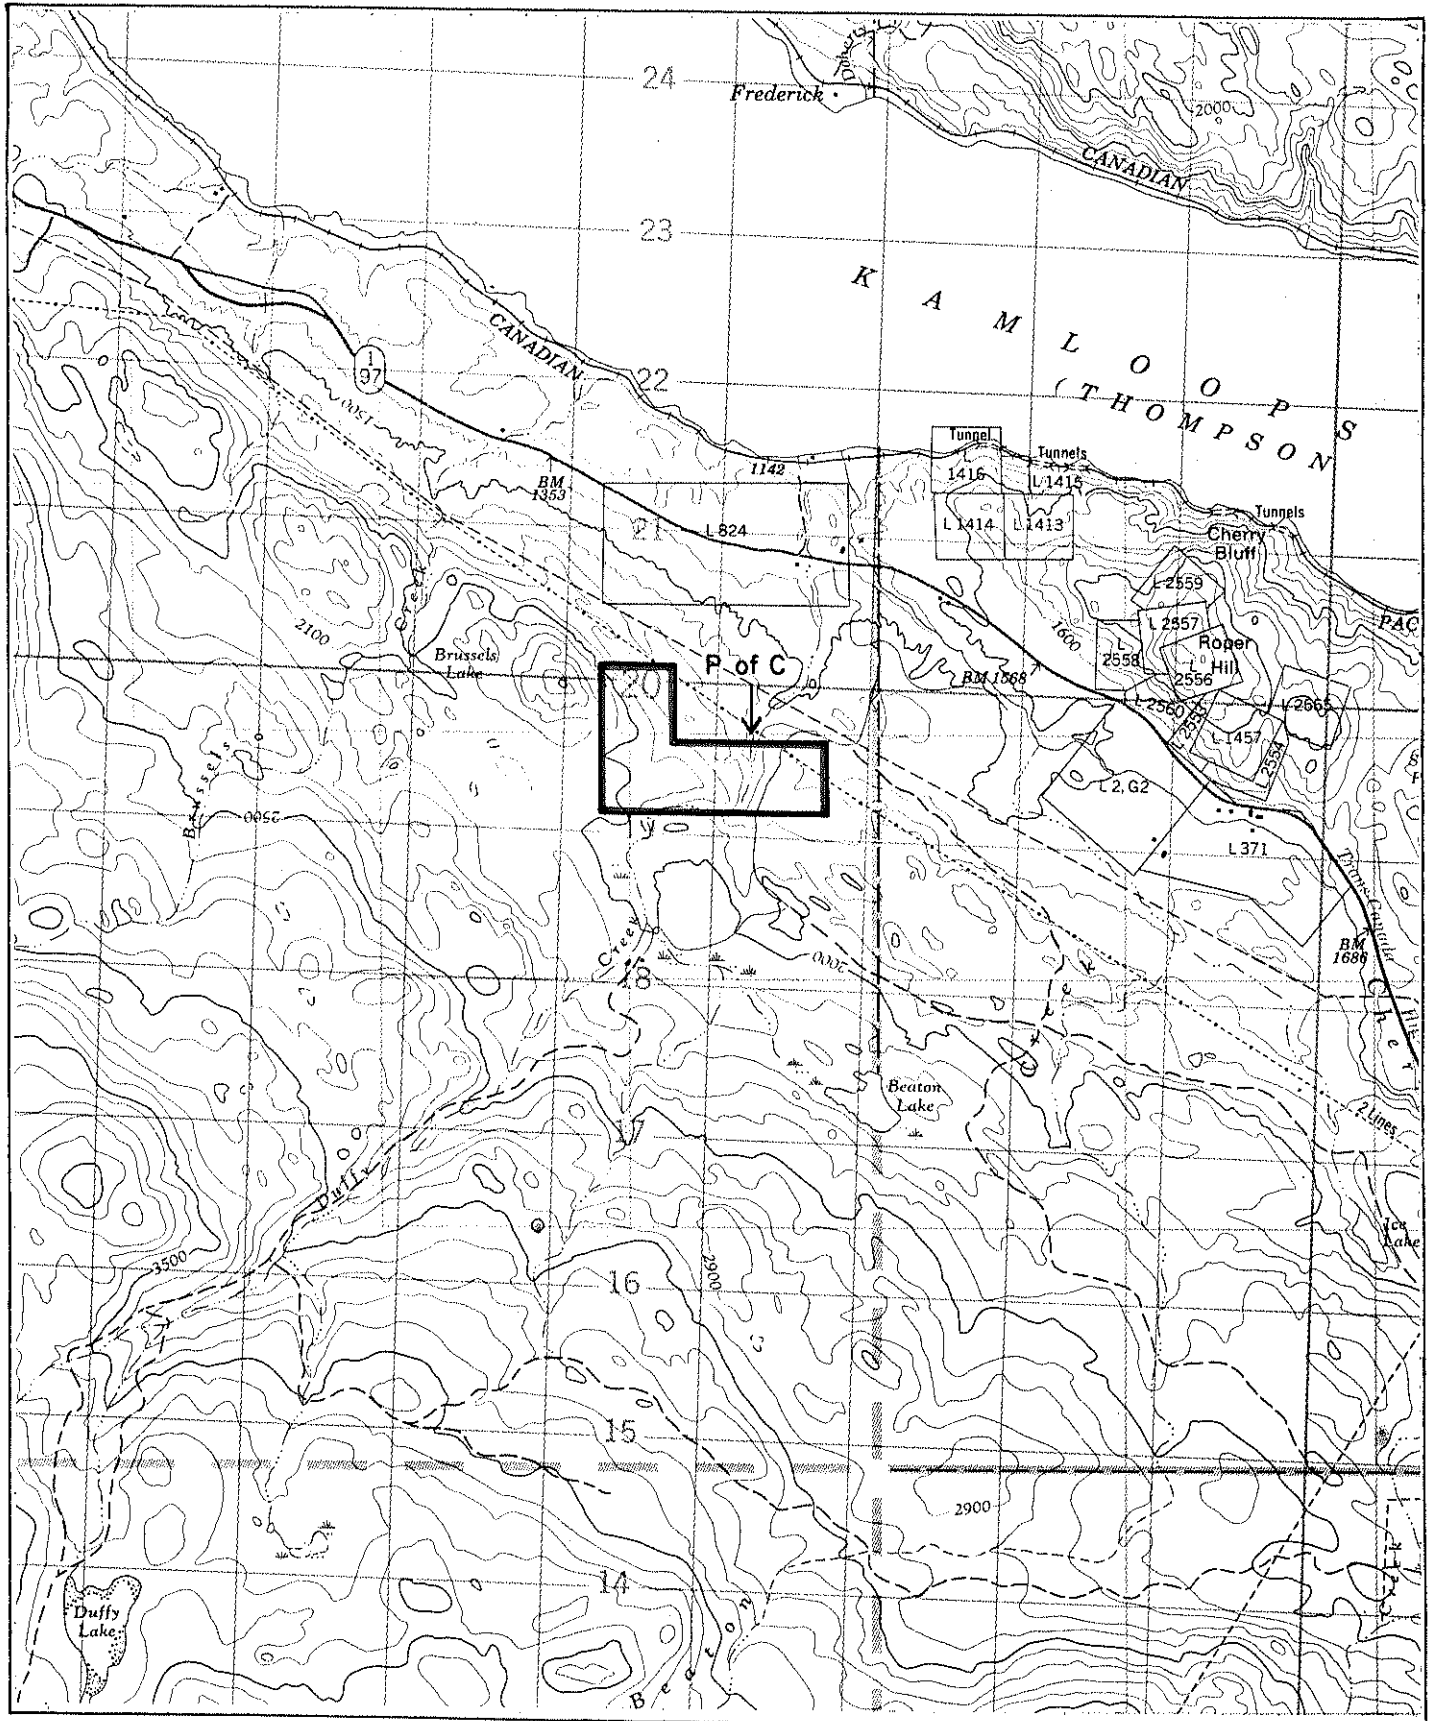

Province of British Columbia
Ministry of Energy, Mines and Petroleum Resources
MINERAL RESOURCES BRANCH-TITLES DIVISION

MARIA DESIGNATED PLACER AREA

SCALE - 1:50 000

CONTOUR INTERVAL - 100 FEET

MINING DIVISION KAMLOOPS	SKETCH PREPARED BY D. DJAFAR-ZADE
LAND DISTRICT KAMLOOPS DIVISION OF YALE	MINERAL TITLES DRAUGHTING, VICTORIA B.C.
MAP NO. 92 1/10E	DATE 82-04-06