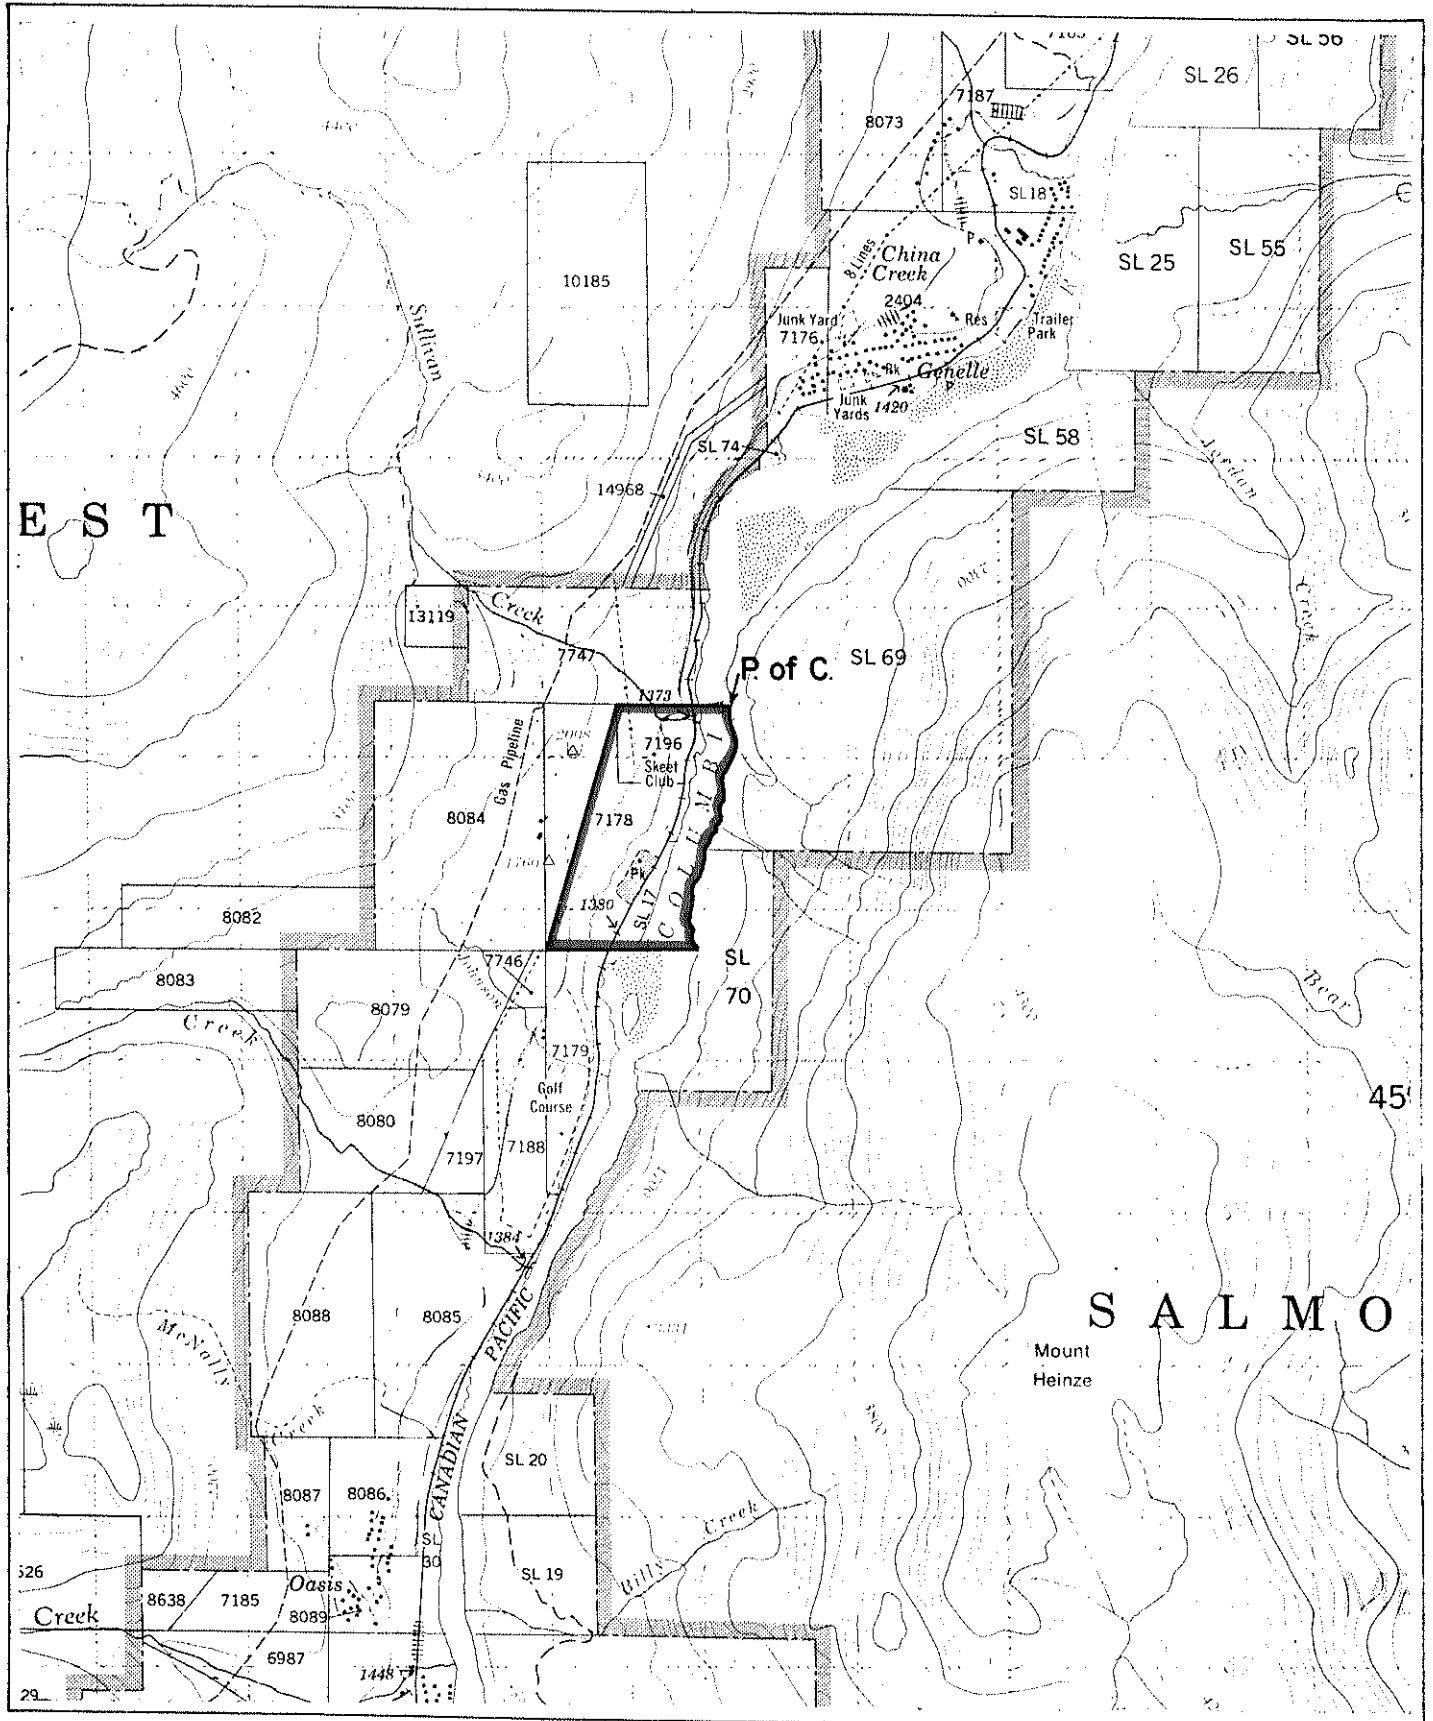

Province of British Columbia
Ministry of Energy, Mines and Petroleum Resources
MINERAL RESOURCES BRANCH-TITLES DIVISION

COLUMBIA RIVER DESIGNATED PLACER AREA NO. 5

SCALE - 1 : 50 000

CONTOUR INTERVAL - 100 ft.

MINING DIVISION NELSON	SKETCH PREPARED BY M. GALLARD
LAND DISTRICT KOOTENAY	MINERAL TITLES DRAUGHTING, VICTORIA B.C.
MAP NO. M 82 F/4E	DATE 82 · 08 · 16