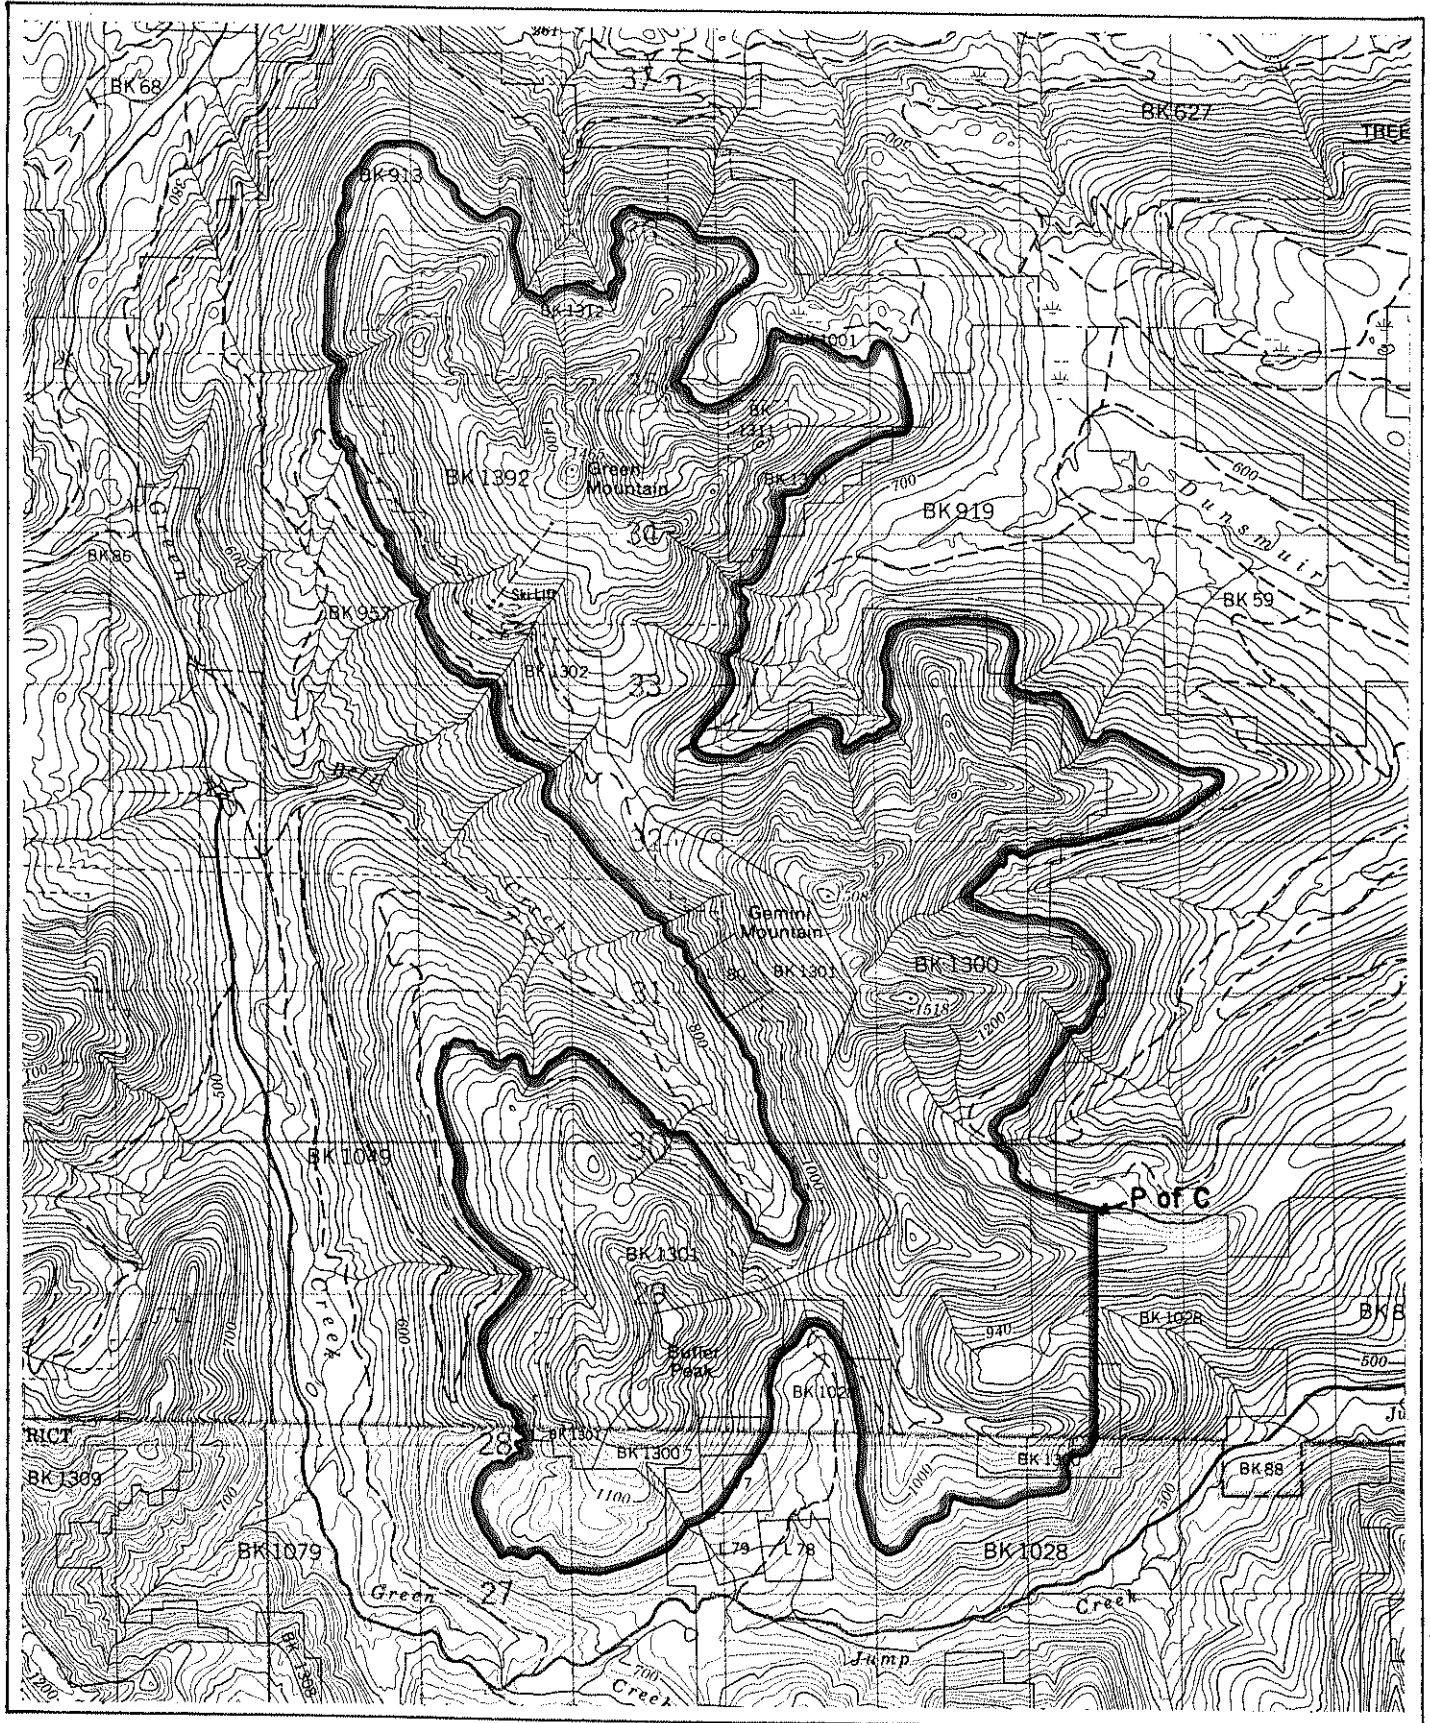

Province of British Columbia
Ministry of Energy, Mines and Petroleum Resources
MINERAL RESOURCES BRANCH-TITLES DIVISION

GREEN MTN. - BUTLER PEAK MINERAL RESERVE

SCALE- 1 : 50 000

CONTOUR INTERVAL- 20 m.

MINING DIVISION NANAIMO	SKETCH PREPARED BY M. GALLARD
LAND DISTRICT DUNSMUIR, COWICHAN LAKE	MINERAL TITLES DRAUGHTING, VICTORIA B.C.
MAP NO. 92 C/16W , F/1W	DATE 82 · 05 · 13