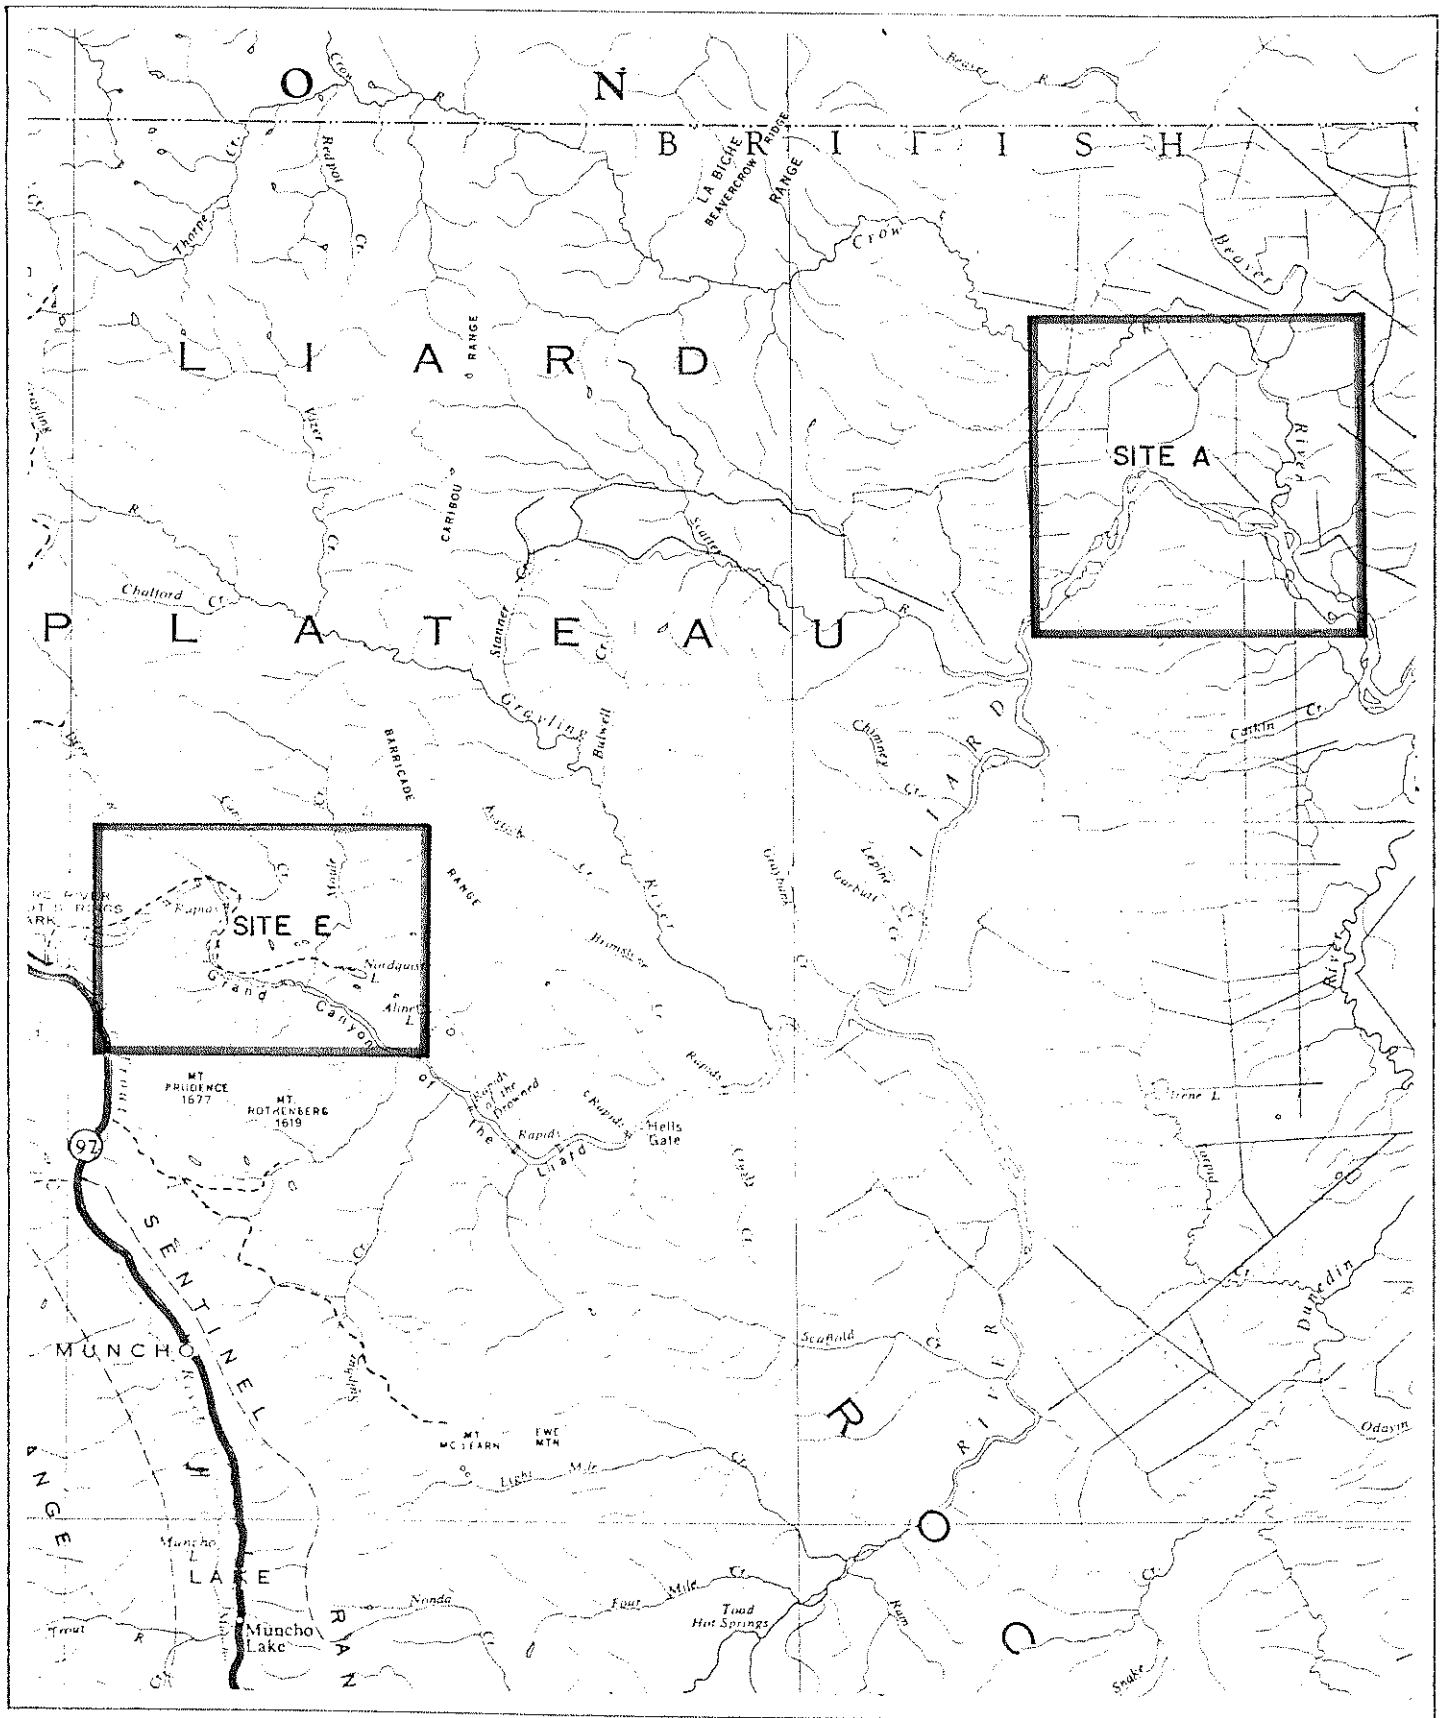

Province of British Columbia
Ministry of Energy, Mines and Petroleum Resources
MINERAL RESOURCES BRANCH-TITLES DIVISION

LIARD RIVER PROJECT-SITES "A" & "E"

SCALE- 1:600 000

CONTOUR INTERVAL-

MINING DIVISION LIARD	SKETCH PREPARED BY S.H.
LAND DISTRICT PEACE RIVER	MINERAL TITLES DRAUGHTING, VICTORIA B.C.
MAP NO. 94N/5E & W, 9E & W, 10E, 15E, 16E & W	DATE - 80/10/07