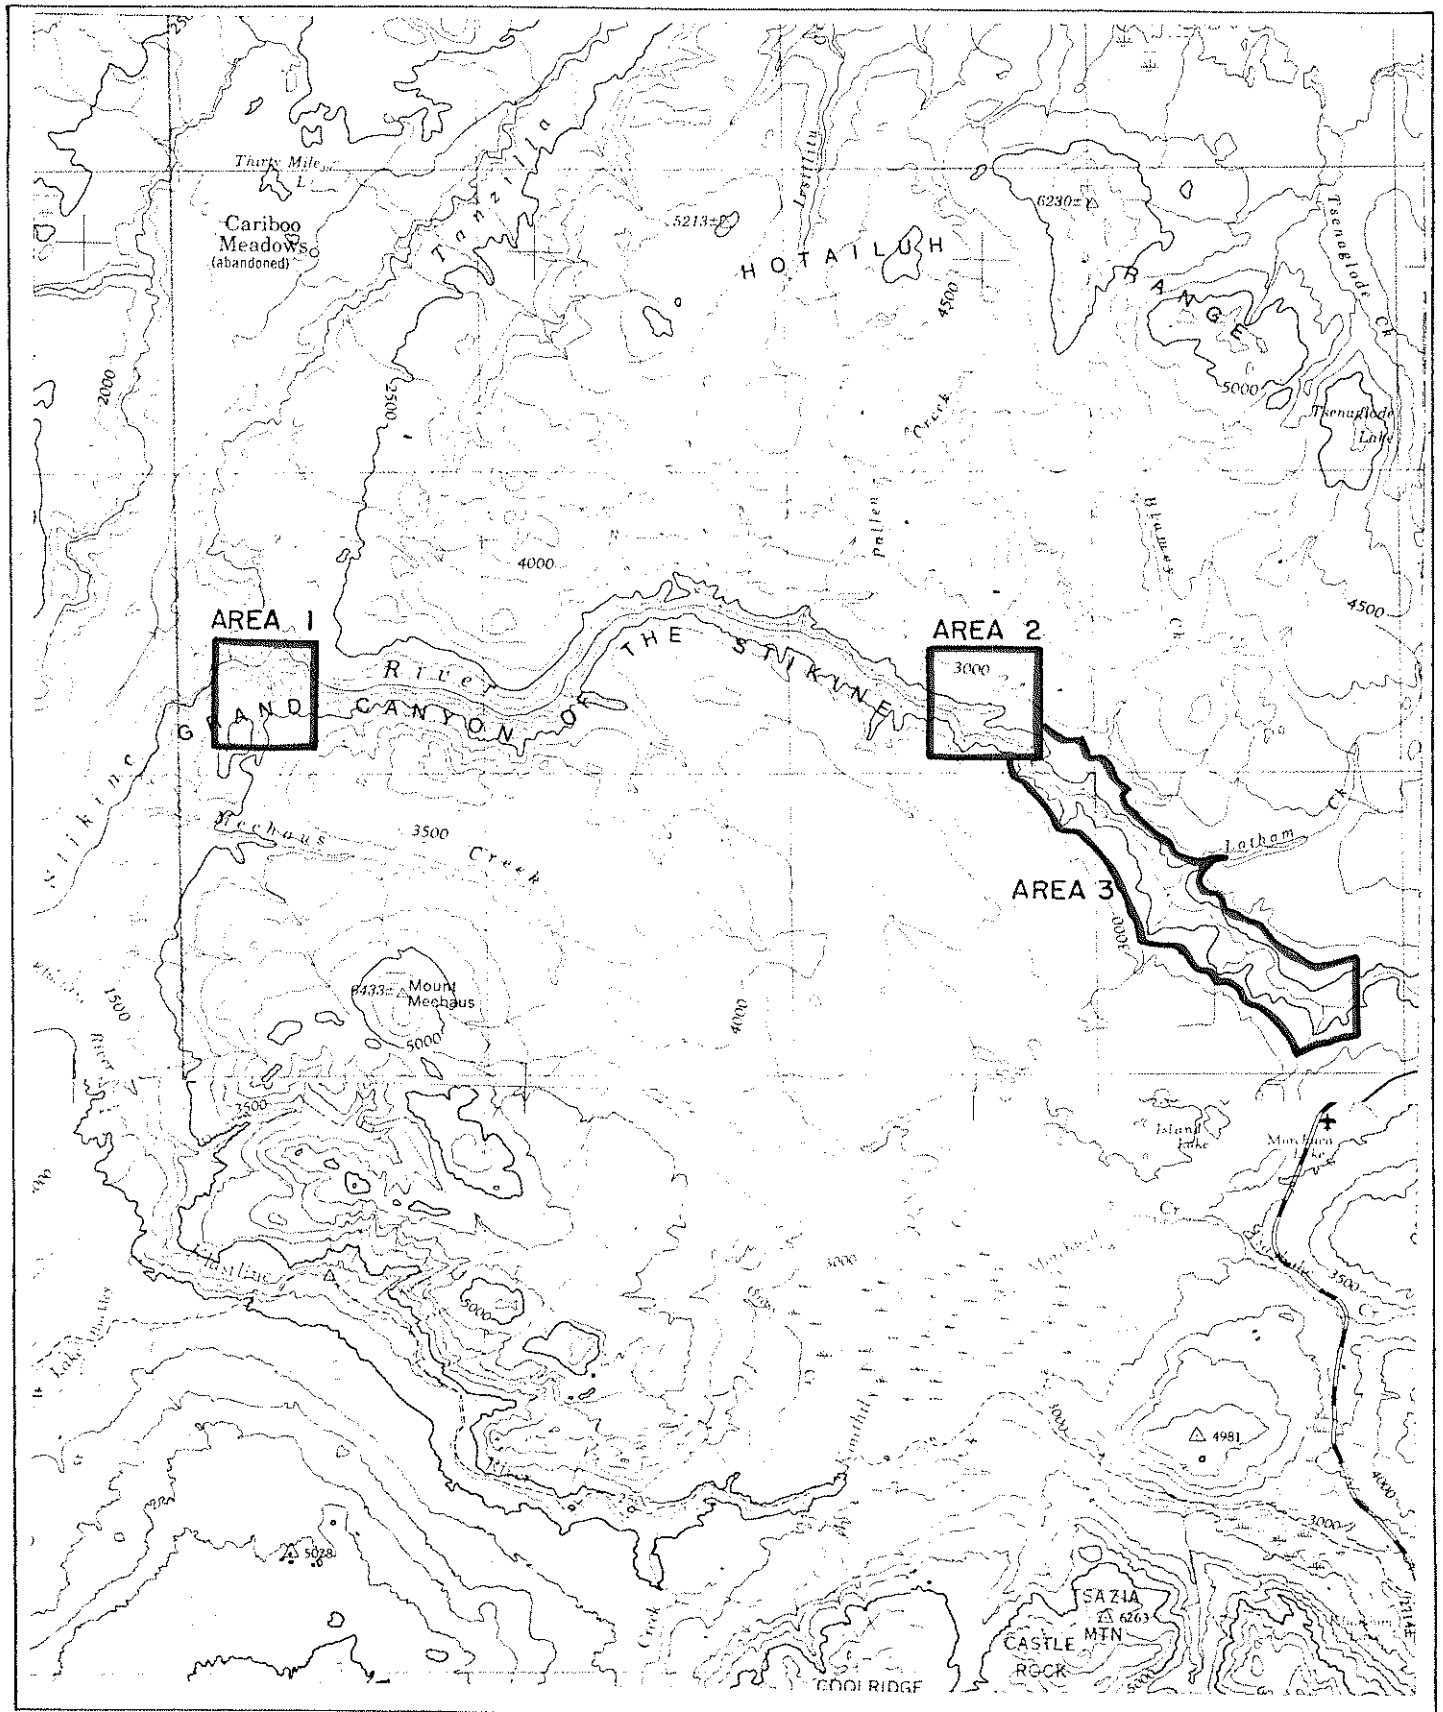

Province of British Columbia
Ministry of Energy, Mines and Petroleum Resources
MINERAL RESOURCES BRANCH-TITLES DIVISION

SCALE- 1 : 250 000

CONTOUR INTERVAL- 500 ft.

MINING DIVISION LIARD	SKETCH PREPARED BY R.LAYFIELD
LAND DISTRICT CASSIAR	MINERAL TITLES DRAUGHTING, VICTORIA B.C.
MAP NO. 104 J / 1E-W, 2E	DATE 80-12-04